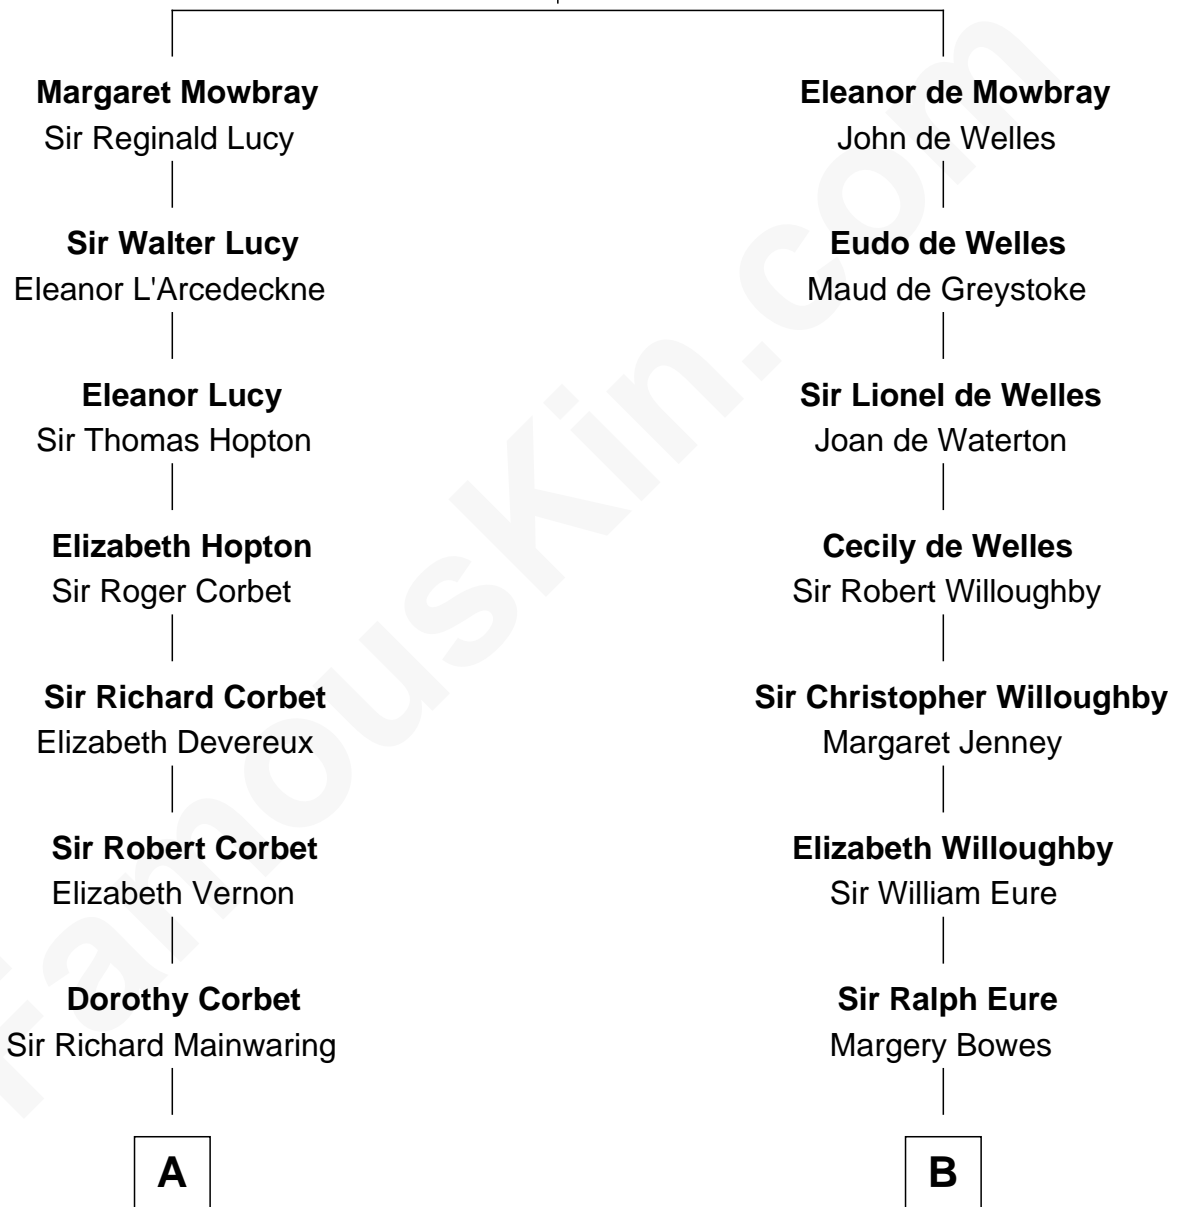

FamousKin.com Relationship Chart of

John Foster Dulles

52nd U.S. Secretary of State

17th cousin 2 times removed of

William Howard Taft

27th U.S. President

John de Mowbray
Elizabeth de Segrave

C

—
Harriet Lathrop Winslow

Rev. John Welsh Dulles

—
Allen Macy Dulles

Edith Foster

—
John Foster Dulles

52nd U.S. Secretary of State

FamousKin.com