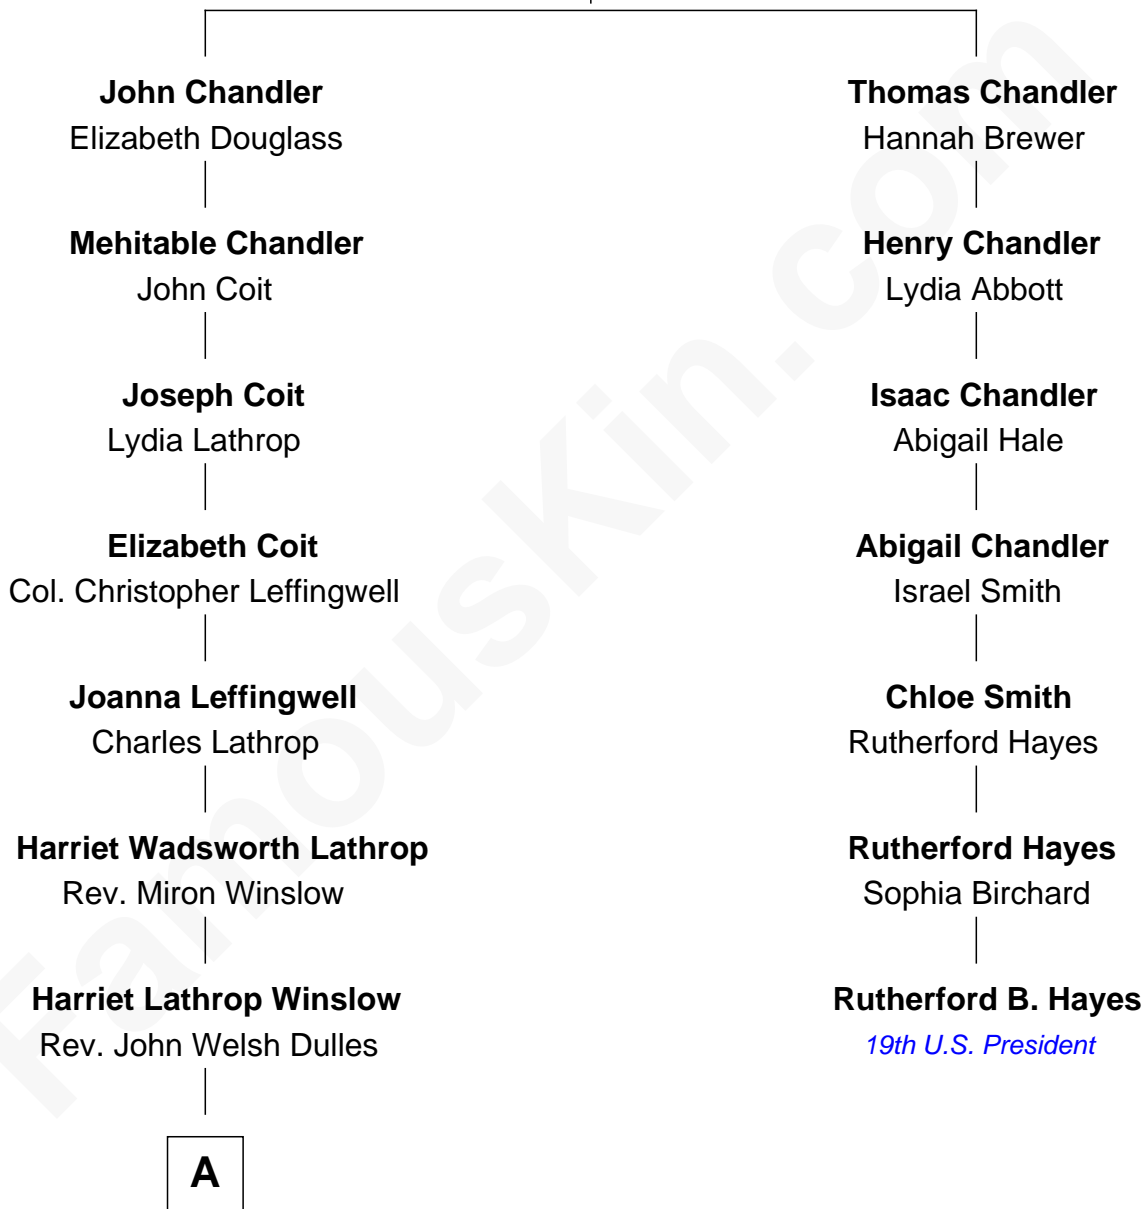

FamousKin.com Relationship Chart of

John Foster Dulles

52nd U.S. Secretary of State

6th cousin 2 times removed of

Rutherford B. Hayes

19th U.S. President

William Chandler

Annis Bayford

A

Allen Macy Dulles

Edith Foster

John Foster Dulles

52nd U.S. Secretary of State

FamousKin.com