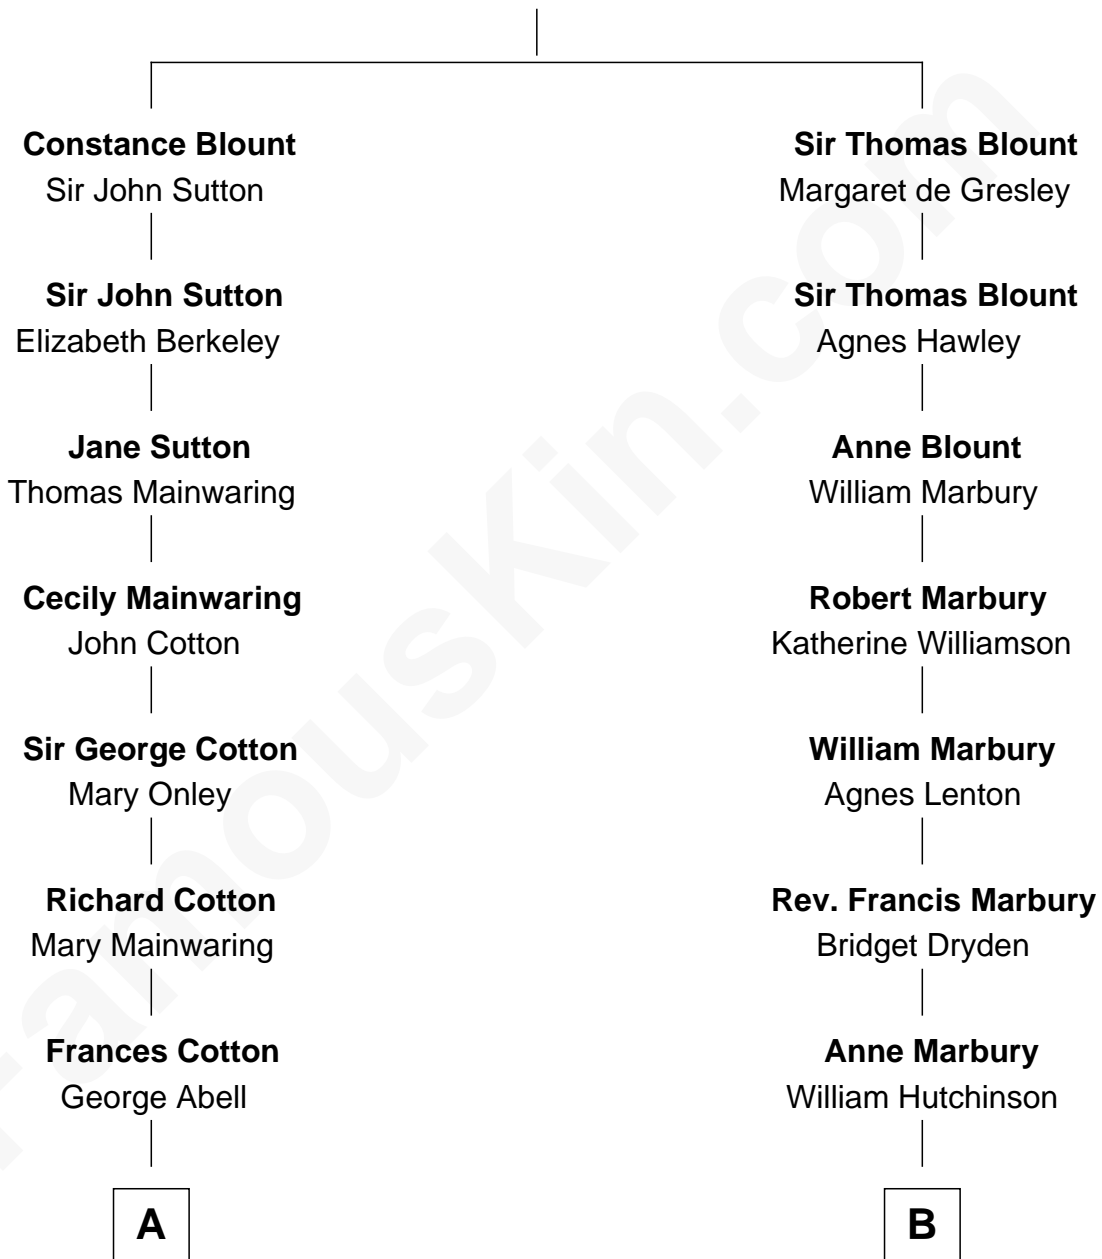

FamousKin.com Relationship Chart of

John Foster Dulles

52nd U.S. Secretary of State

16th cousin 1 time removed of

Mitt Romney

70th Governor of Massachusetts

Sir Walter Blount

Sancha de Ayala

Mitt Romney photo by [Gage Skidmore](#) (CC BY-SA 3.0)