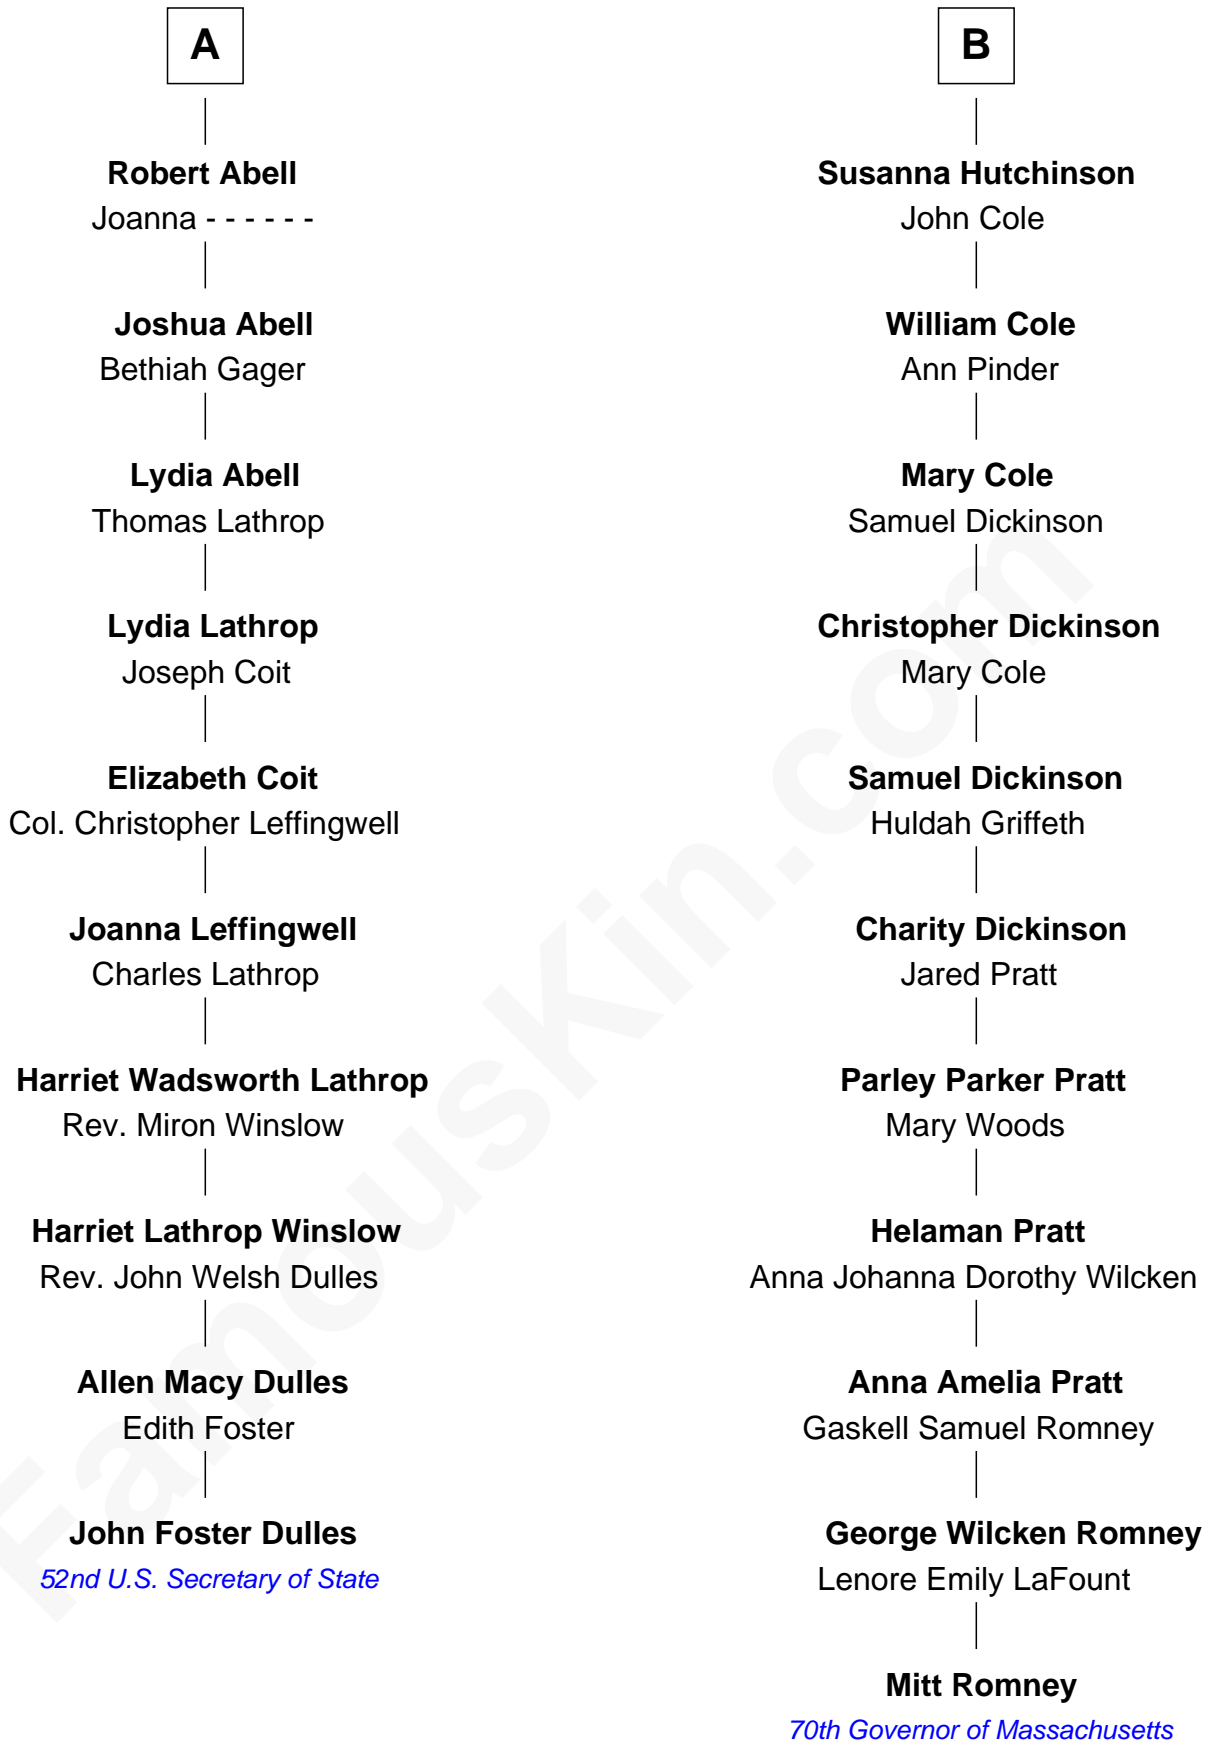

FamousKin.com Relationship Chart of

John Foster Dulles

52nd U.S. Secretary of State

16th cousin 1 time removed of

Mitt Romney

70th Governor of Massachusetts

Sir Walter Blount

Sancha de Ayala

Mitt Romney photo by [Gage Skidmore](#) (CC BY-SA 3.0)