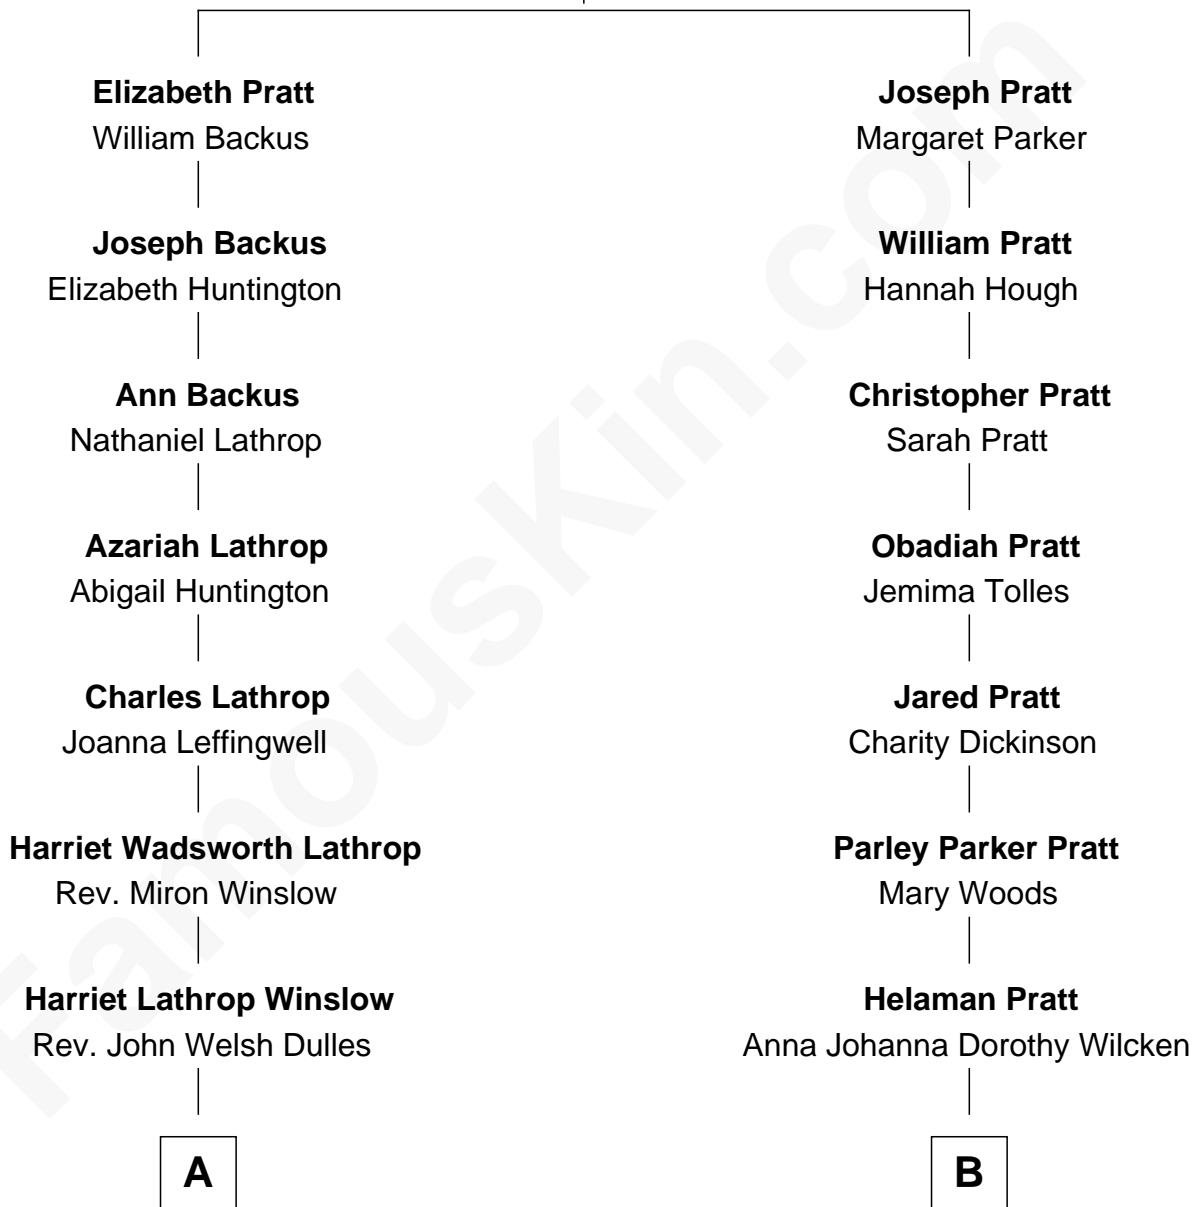

FamousKin.com Relationship Chart of

John Foster Dulles

52nd U.S. Secretary of State

8th cousin 1 time removed of

Mitt Romney

70th Governor of Massachusetts

William Pratt
Elizabeth Clark

A

Allen Macy Dulles

Edith Foster

John Foster Dulles

52nd U.S. Secretary of State

B

Anna Amelia Pratt

Gaskell Samuel Romney

George Wilcken Romney

Lenore Emily LaFount

Mitt Romney

70th Governor of Massachusetts

FamousKin.com