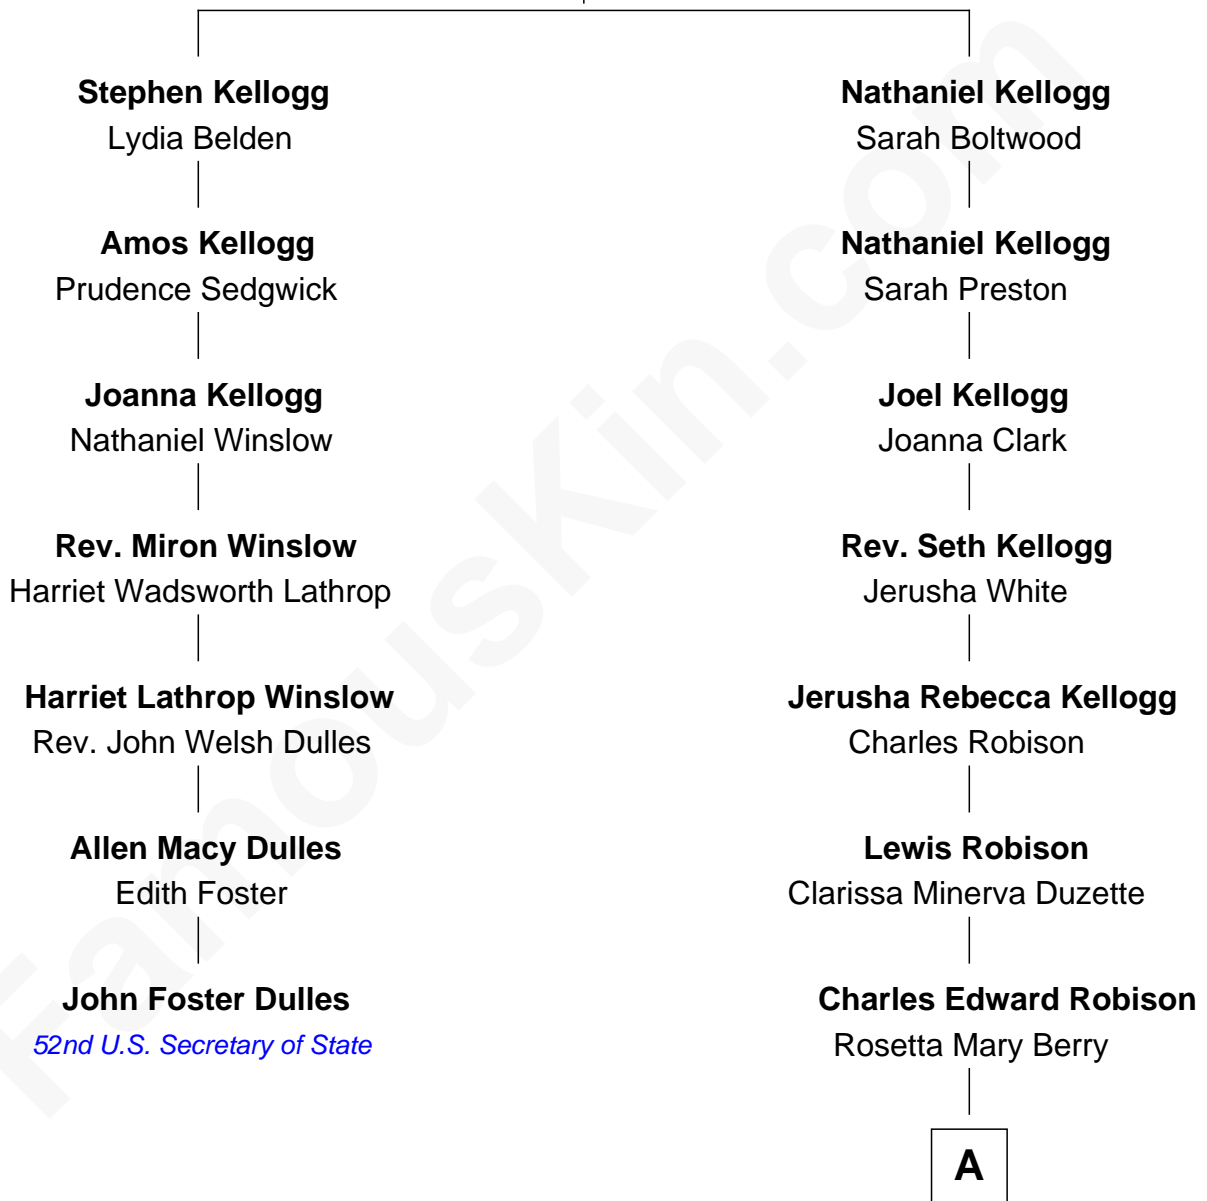

FamousKin.com Relationship Chart of

John Foster Dulles

52nd U.S. Secretary of State

6th cousin 3 times removed of

Mitt Romney

70th Governor of Massachusetts

Joseph Kellogg

Abigail Terry

A

Alma Luella Robison
Harold Arundel LaFount

Lenore Emily LaFount
George Wilcken Romney

Mitt Romney
70th Governor of Massachusetts

FamousKin.com