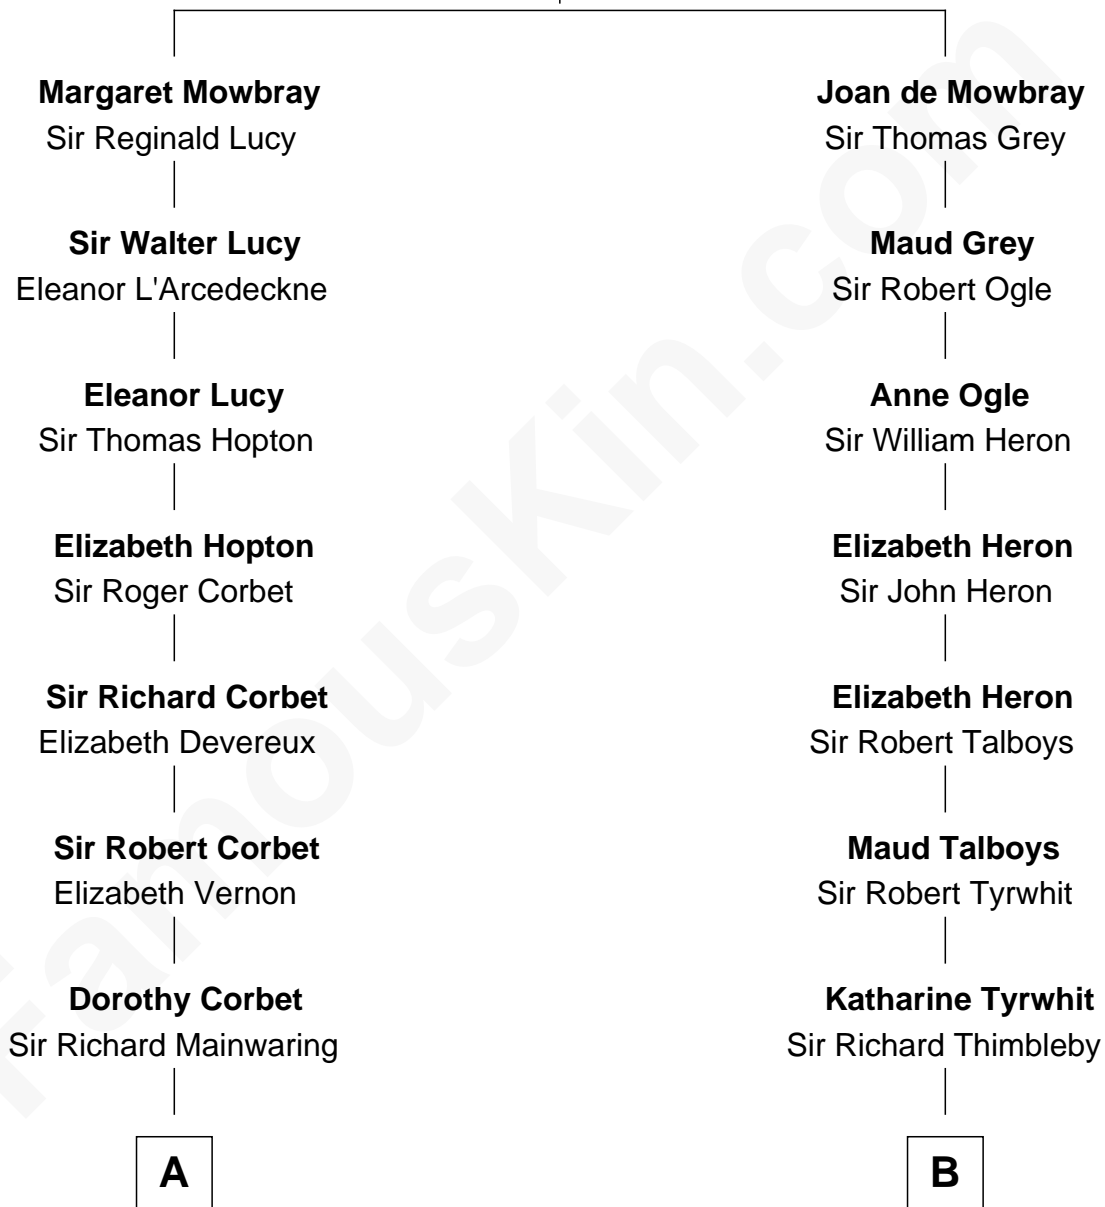

FamousKin.com Relationship Chart of

John Foster Dulles

52nd U.S. Secretary of State

19th cousin of

Mitt Romney

70th Governor of Massachusetts

John de Mowbray
Elizabeth de Segrave

C

Harriet Lathrop Winslow
Rev. John Welsh Dulles

Allen Macy Dulles
Edith Foster

John Foster Dulles
52nd U.S. Secretary of State

D

Alma Luella Robison
Harold Arundel LaFount

Lenore Emily LaFount
George Wilcken Romney

Mitt Romney
70th Governor of Massachusetts

FamousKin.com