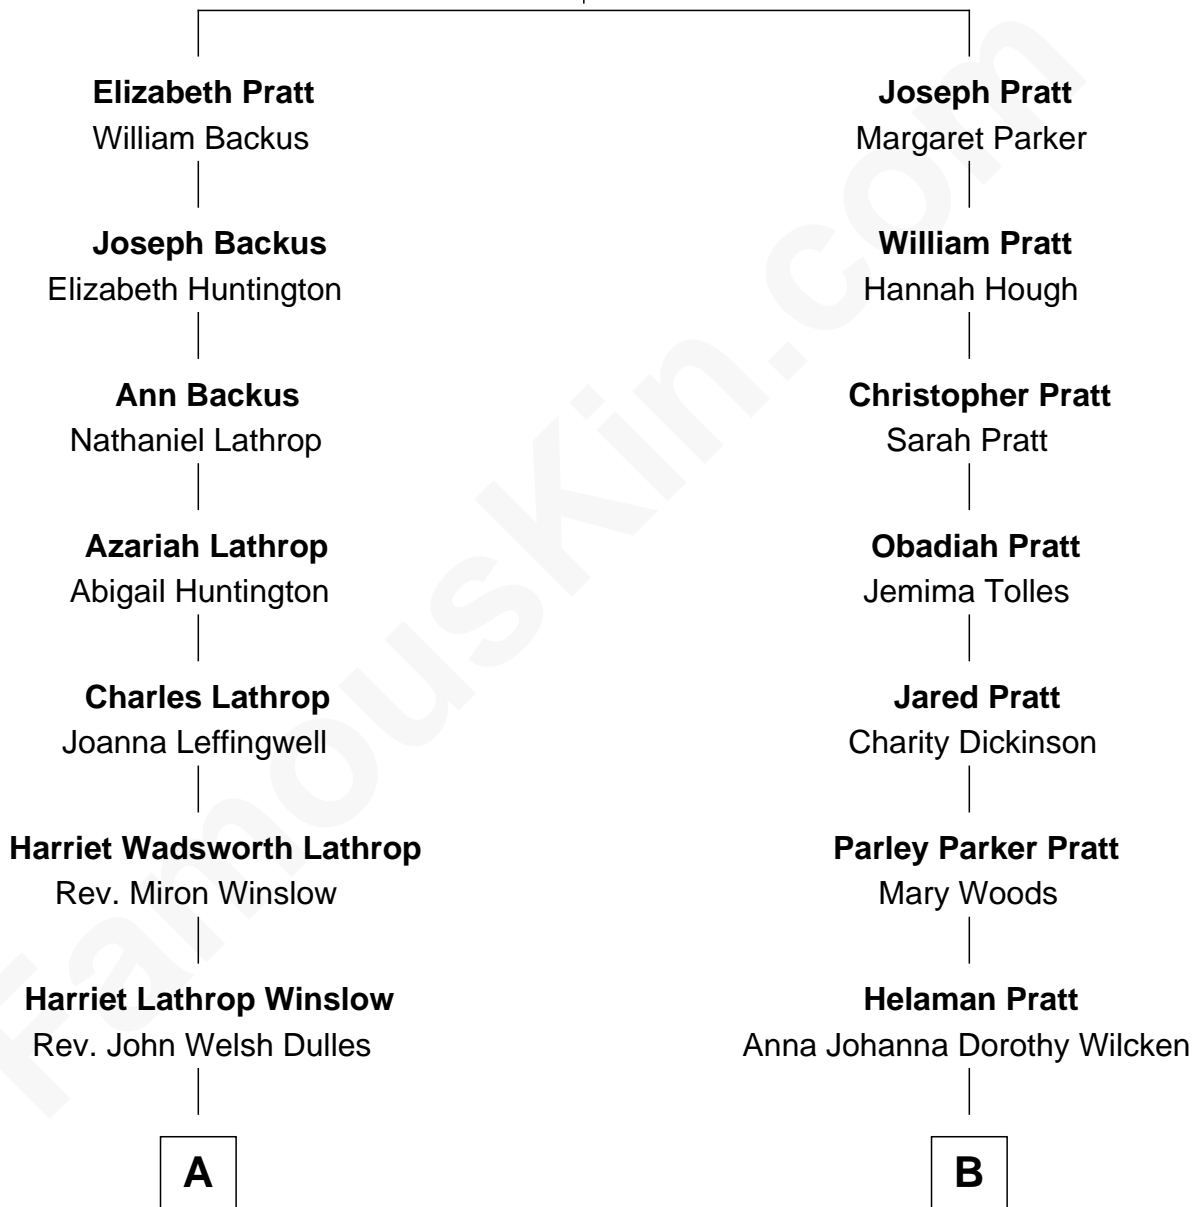

FamousKin.com Relationship Chart of

John Foster Dulles

52nd U.S. Secretary of State

8th cousin of

George Romney

43rd Governor of Michigan

William Pratt
Elizabeth Clark

A

Allen Macy Dulles

Edith Foster

John Foster Dulles

52nd U.S. Secretary of State

B

Anna Amelia Pratt

Gaskell Samuel Romney

George Romney

43rd Governor of Michigan

FamousKin.com