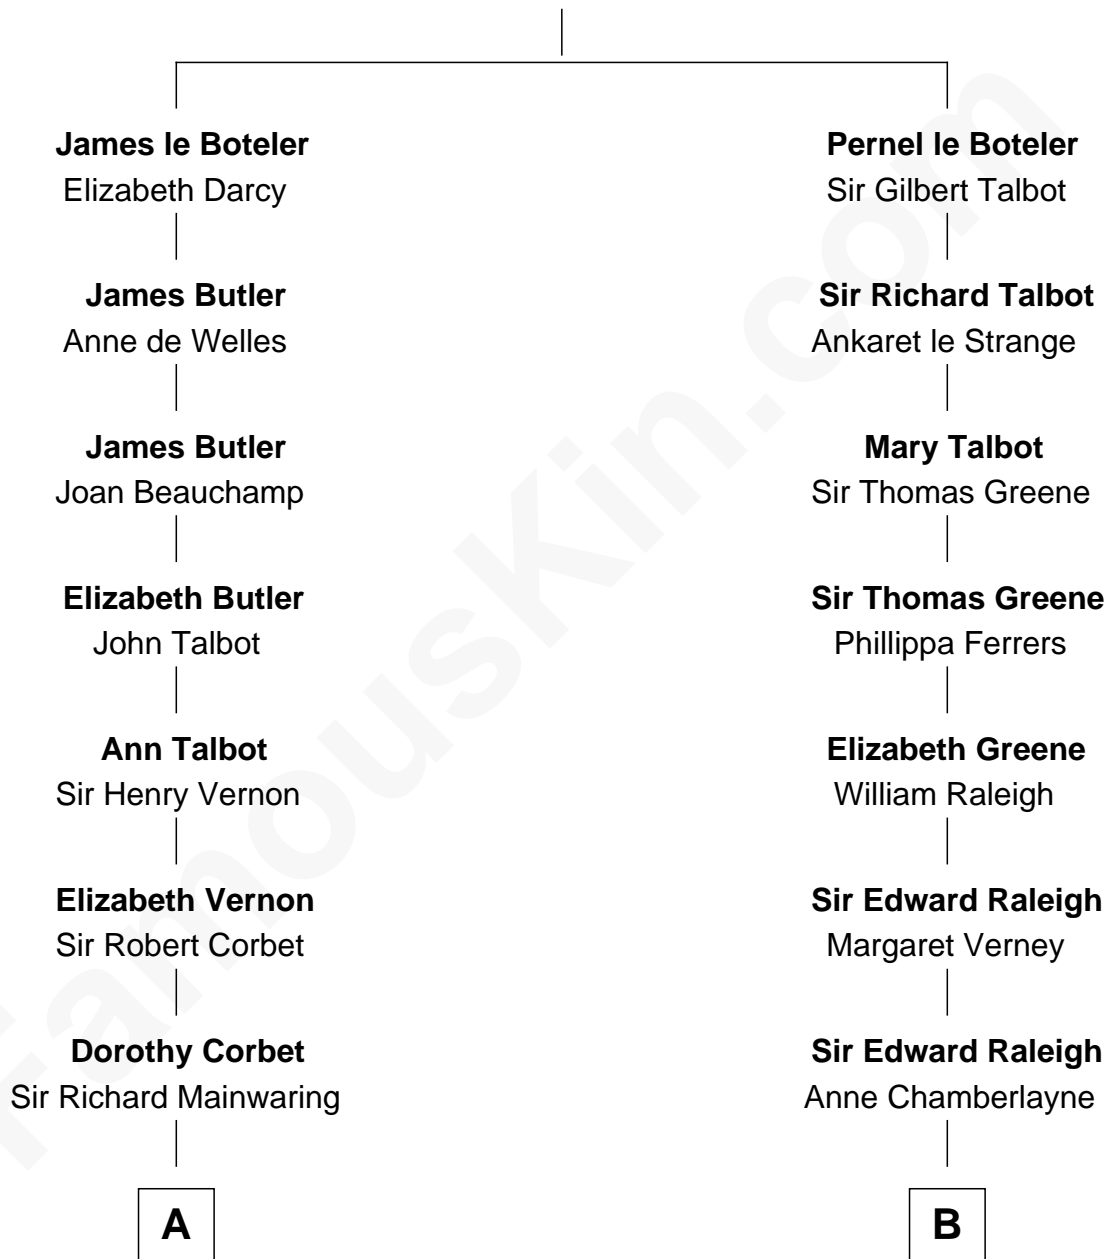

# FamousKin.com Relationship Chart of

**John Foster Dulles**

*52nd U.S. Secretary of State*

19th cousin 2 times removed of

**DuBose Heyward**

*Author of Porgy (Porgy & Bess)*

**Sir James le Boteler**

Eleanor de Bohun

**C**

**Harriet Lathrop Winslow**  
Rev. John Welsh Dulles

**Allen Macy Dulles**  
Edith Foster

**John Foster Dulles**  
*52nd U.S. Secretary of State*

**D**

**Thomas Heyward**  
Ann Eliza Cuthbert

**Thomas Savage Heyward**  
Georgianna Hasell

**Thomas Savage Heyward**  
Louisa Watkins

**Edwin Watkins Heyward**  
Jane Screven DuBose

**DuBose Heyward**  
*American Novelist*

FamousKin.com