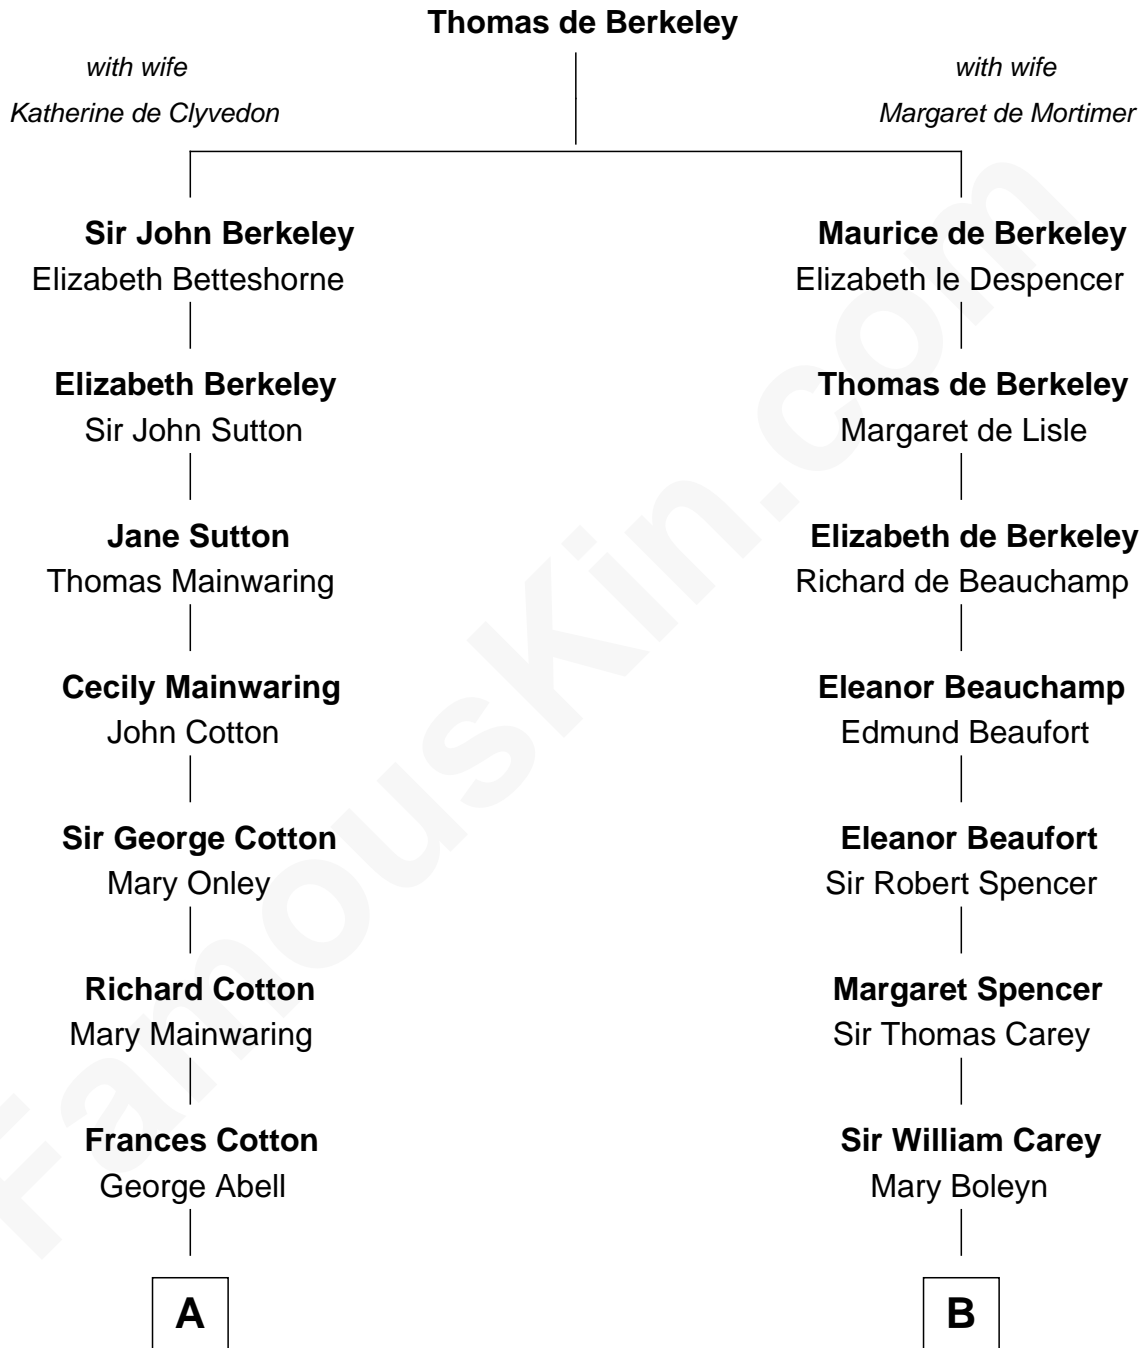

# FamousKin.com Relationship Chart of

**John Foster Dulles**

*52nd U.S. Secretary of State*

16th cousin 4 times removed of

**Nelson Rockefeller**

*41st U.S. Vice-President*

**C**

**William Avery Rockefeller**

Eliza Davison

**John Davison Rockefeller**

Laura Celestia Spelman

**John Davison Rockefeller**

Abby Greene Aldrich

**Nelson Rockefeller**

*41st U.S. Vice-President*

FamousKin.com