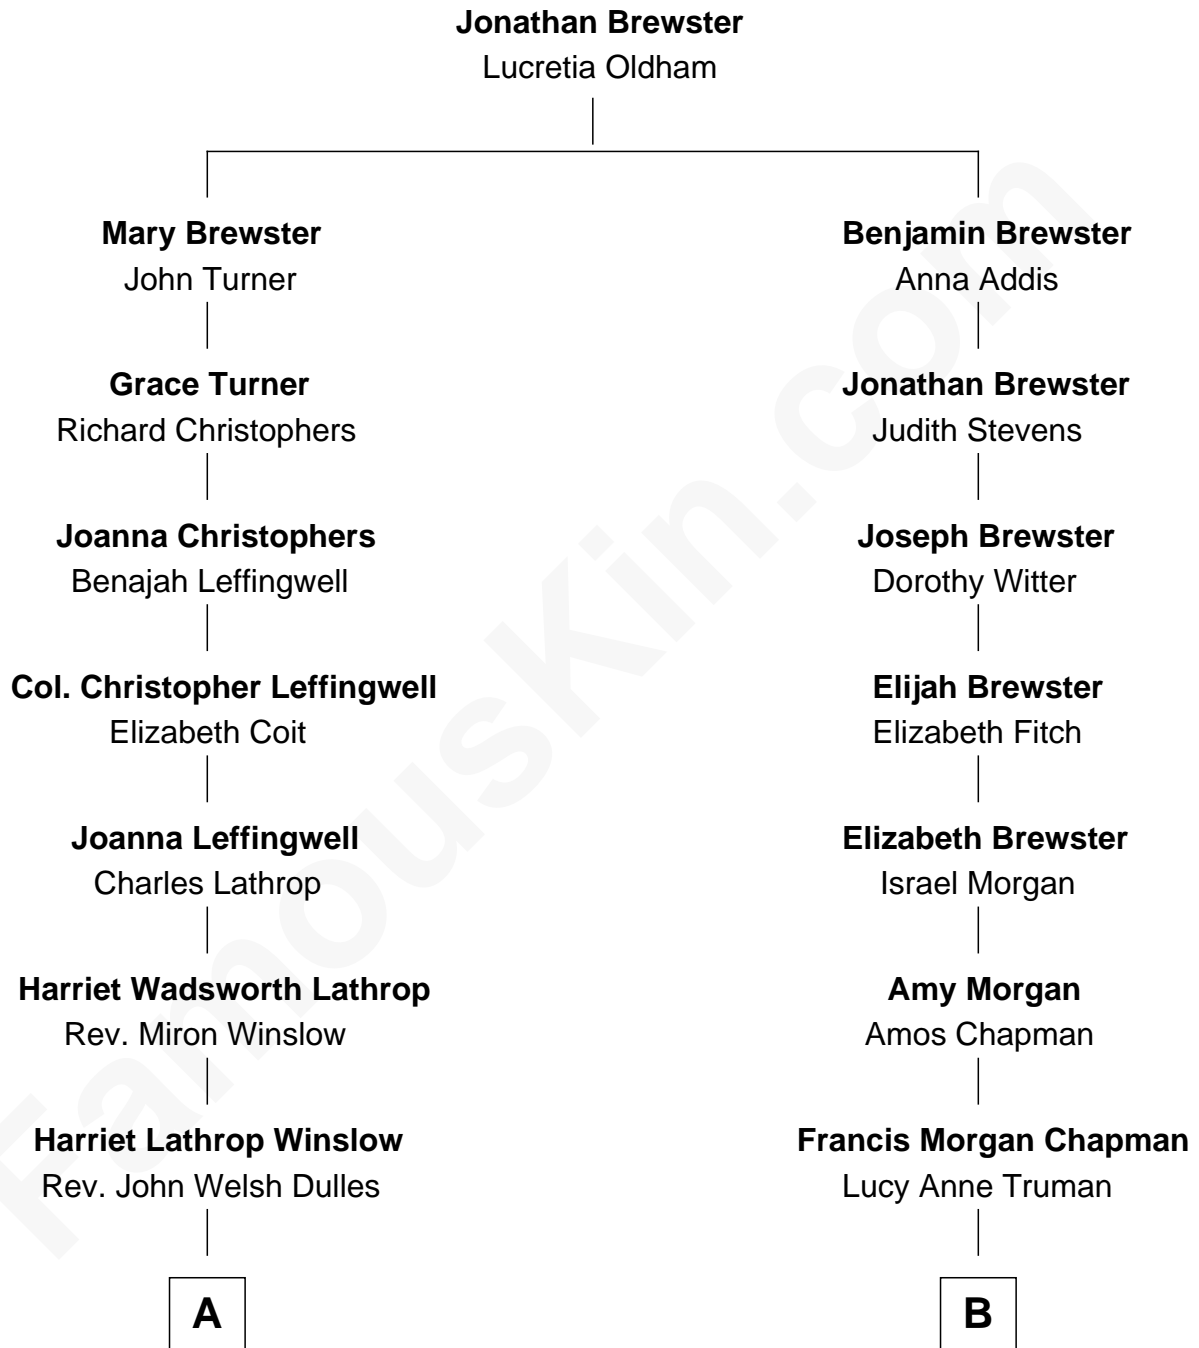

FamousKin.com Relationship Chart of

John Foster Dulles

52nd U.S. Secretary of State

8th cousin 1 time removed of

Nelson Rockefeller

41st U.S. Vice-President

A

Allen Macy Dulles

Edith Foster

John Foster Dulles

52nd U.S. Secretary of State

B

Abby Pearce Truman Chapman

Nelson Wilmarth Aldrich

Abby Greene Aldrich

John Davison Rockefeller

Nelson Rockefeller

41st U.S. Vice-President

FamousKin.com