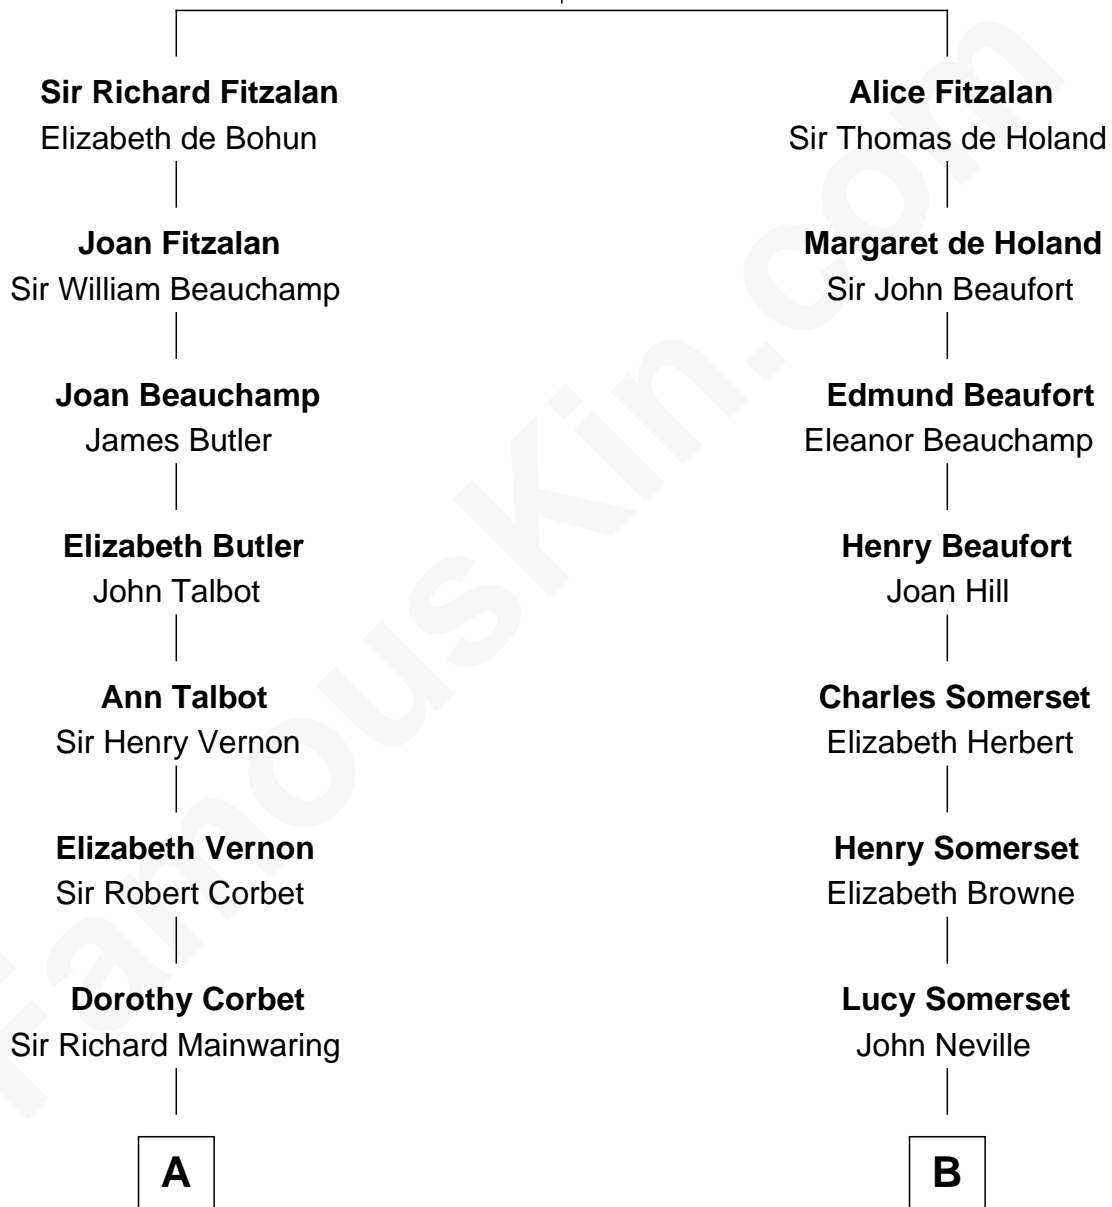

FamousKin.com Relationship Chart of

John Foster Dulles

52nd U.S. Secretary of State

19th cousin of

Camilla Parker Bowles

Queen Consort of the United Kingdom

Richard Fitzalan
Eleanor Plantagenet

C

Harriet Lathrop Winslow
Rev. John Welsh Dulles

Allen Macy Dulles
Edith Foster

John Foster Dulles
52nd U.S. Secretary of State

D

Sonia Rosemary Keppel
Roland Calvert Cubitt

Rosalind Maud Cubitt
Bruce Middleton Hope Shand