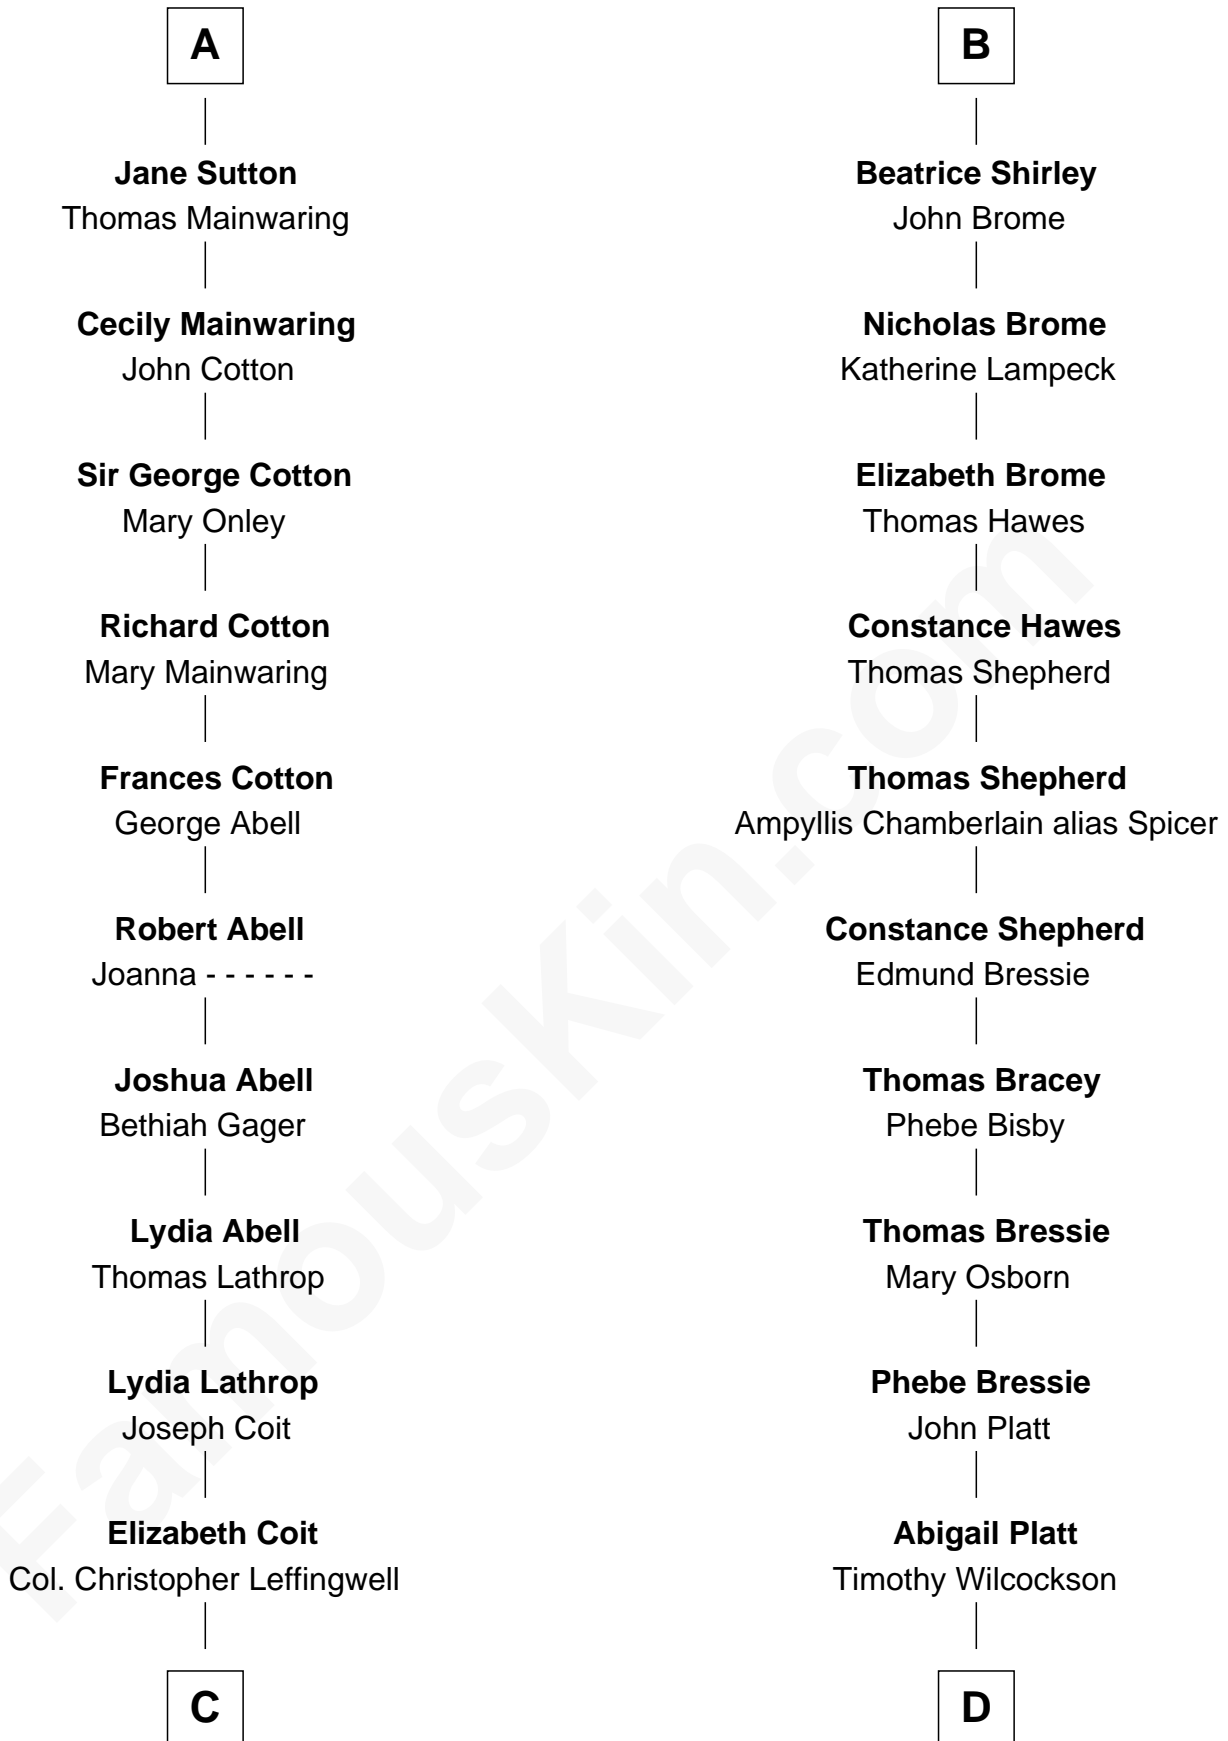

FamousKin.com

Relationship Chart of

John Foster Dulles

52nd U.S. Secretary of State

21st cousin of

Helen (Herron) Taft

First Lady of President William H. Taft

John, King of England