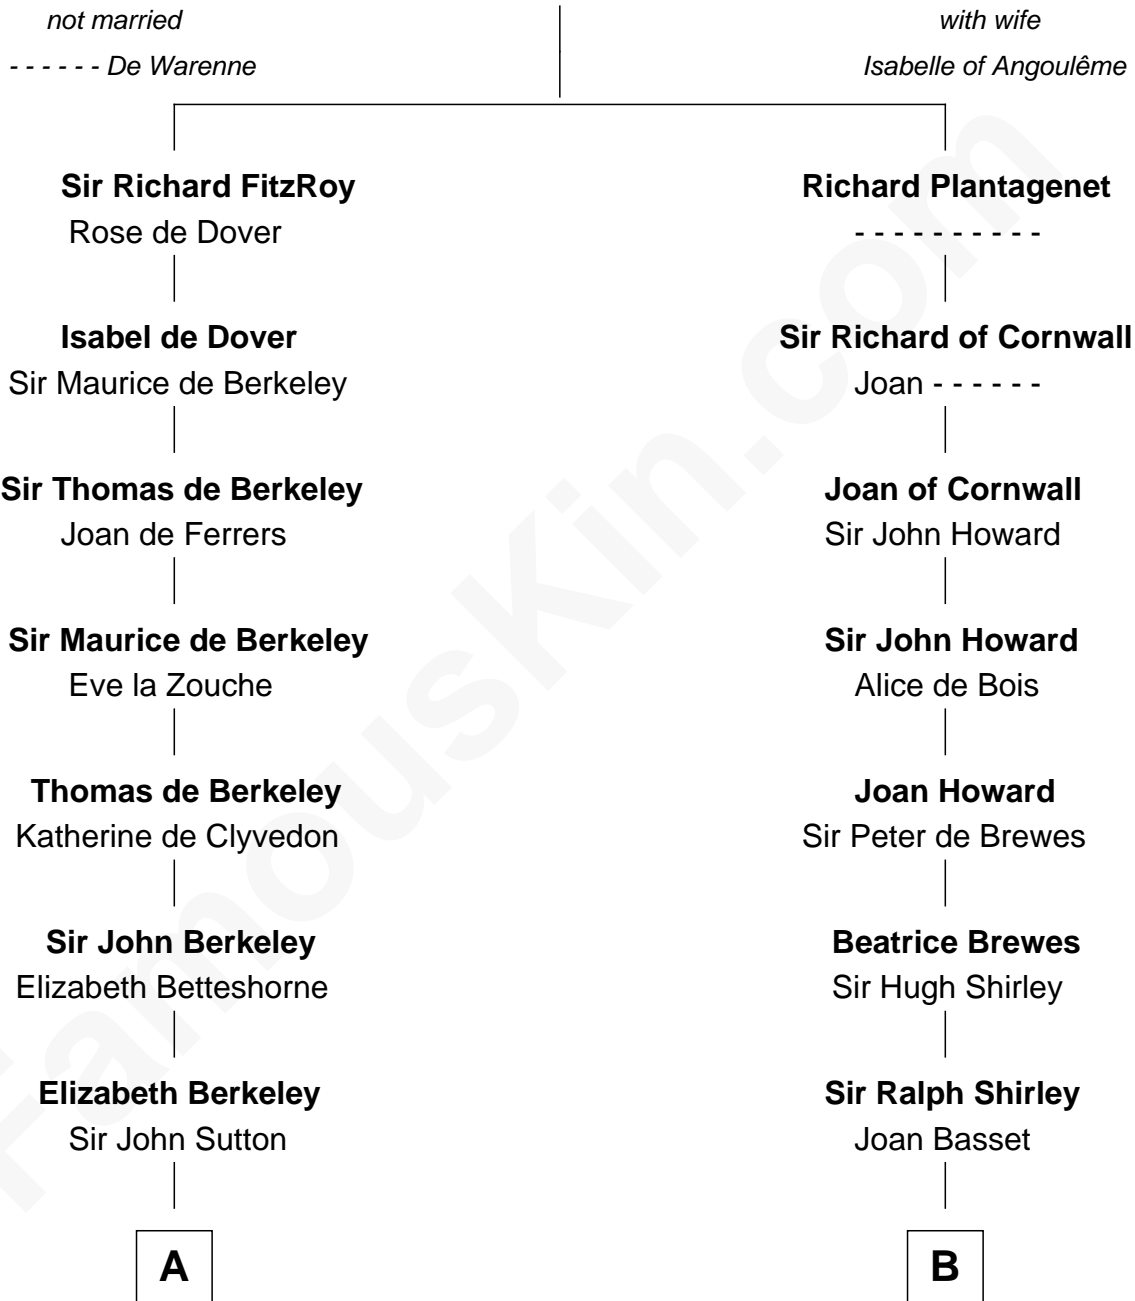

FamousKin.com

Relationship Chart of

John Foster Dulles

52nd U.S. Secretary of State

21st cousin of

Helen (Herron) Taft

First Lady of President William H. Taft

John, King of England