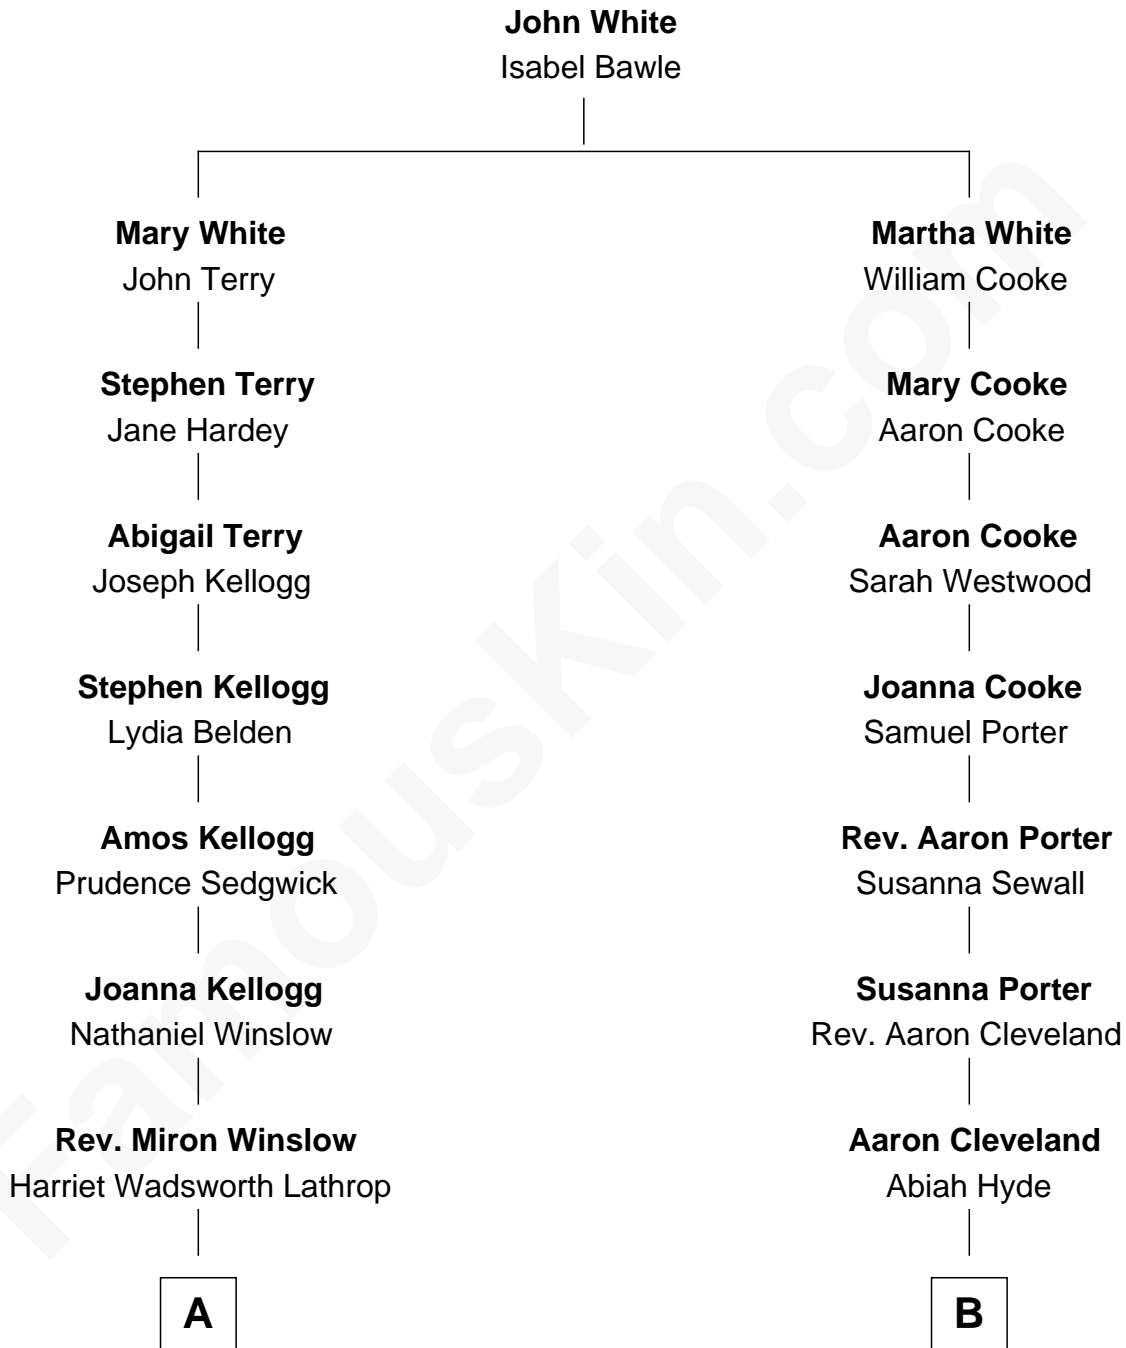

FamousKin.com Relationship Chart of

John Foster Dulles

52nd U.S. Secretary of State

9th cousin of

Grover Cleveland

22nd and 24th U.S. President

FamousKin.com