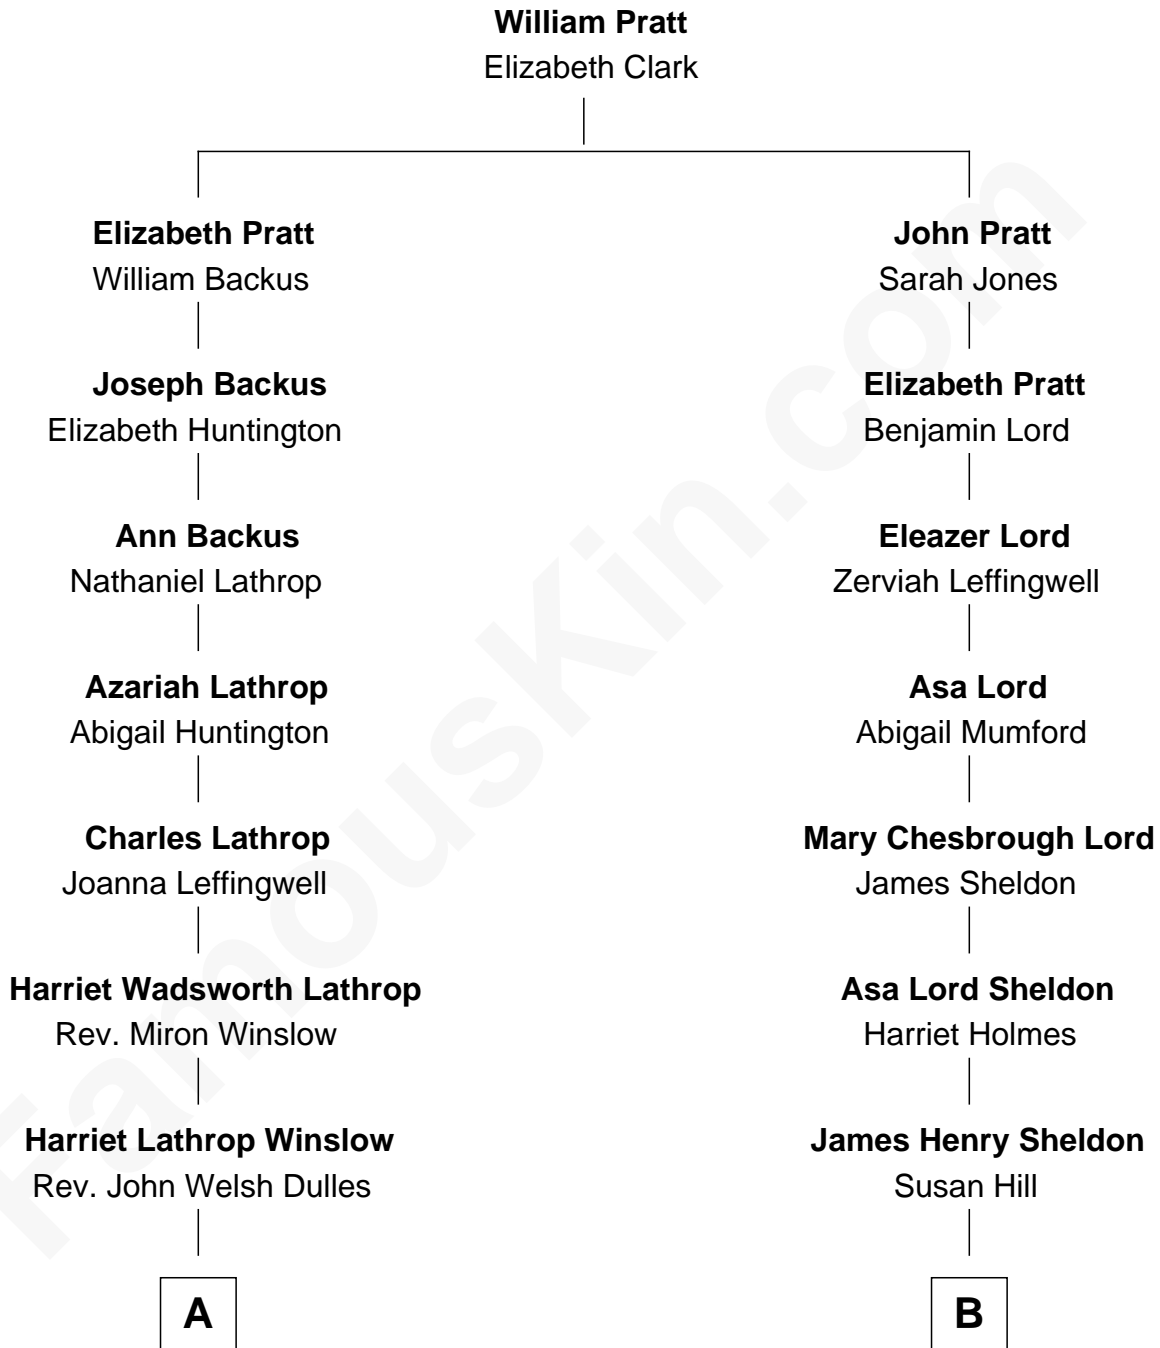

FamousKin.com Relationship Chart of

John Foster Dulles

52nd U.S. Secretary of State

8th cousin 1 time removed of

Mamie (Doud) Eisenhower

First Lady of President Dwight Eisenhower

A

Allen Macy Dulles

Edith Foster

John Foster Dulles

52nd U.S. Secretary of State

B

Mary Cornelia Sheldon

Royal Houghton Doud

John Sheldon Doud

Elivera Mathilda Carlson

Mamie (Doud) Eisenhower

First Lady of Dwight Eisenhower

FamousKin.com