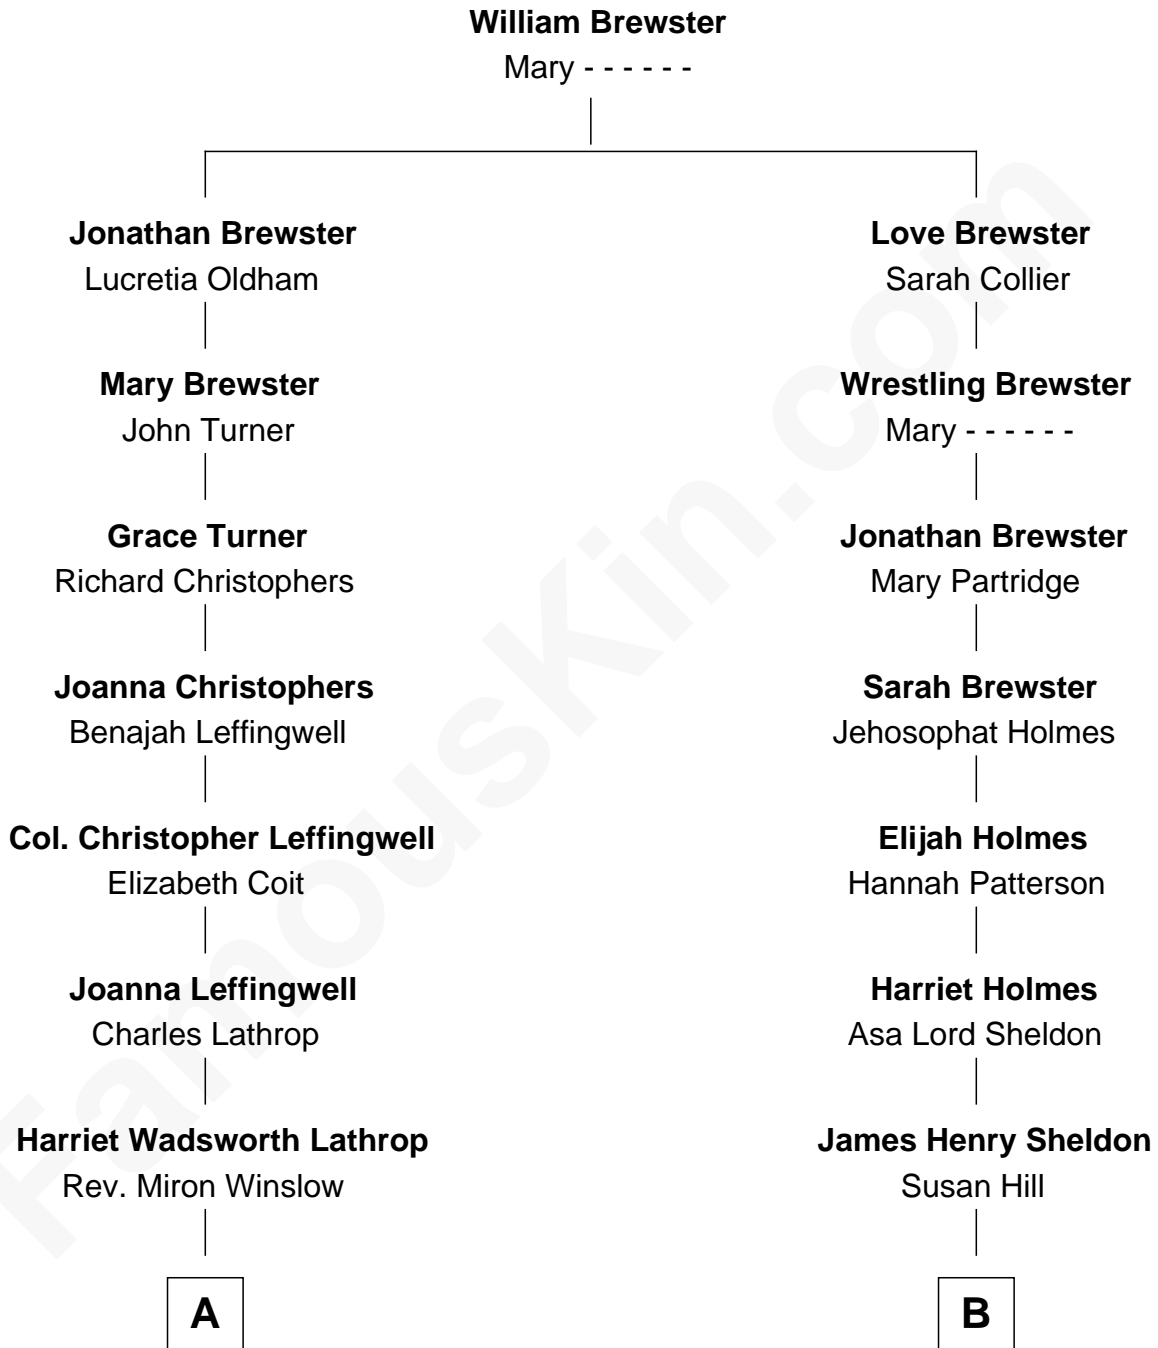

FamousKin.com Relationship Chart of

John Foster Dulles

52nd U.S. Secretary of State

9th cousin of

Mamie (Doud) Eisenhower

First Lady of President Dwight Eisenhower

A

Harriet Lathrop Winslow
Rev. John Welsh Dulles

Allen Macy Dulles
Edith Foster

John Foster Dulles
52nd U.S. Secretary of State

B

Mary Cornelia Sheldon
Royal Houghton Doud

John Sheldon Doud
Elivera Mathilda Carlson

Mamie (Doud) Eisenhower
First Lady of Dwight Eisenhower