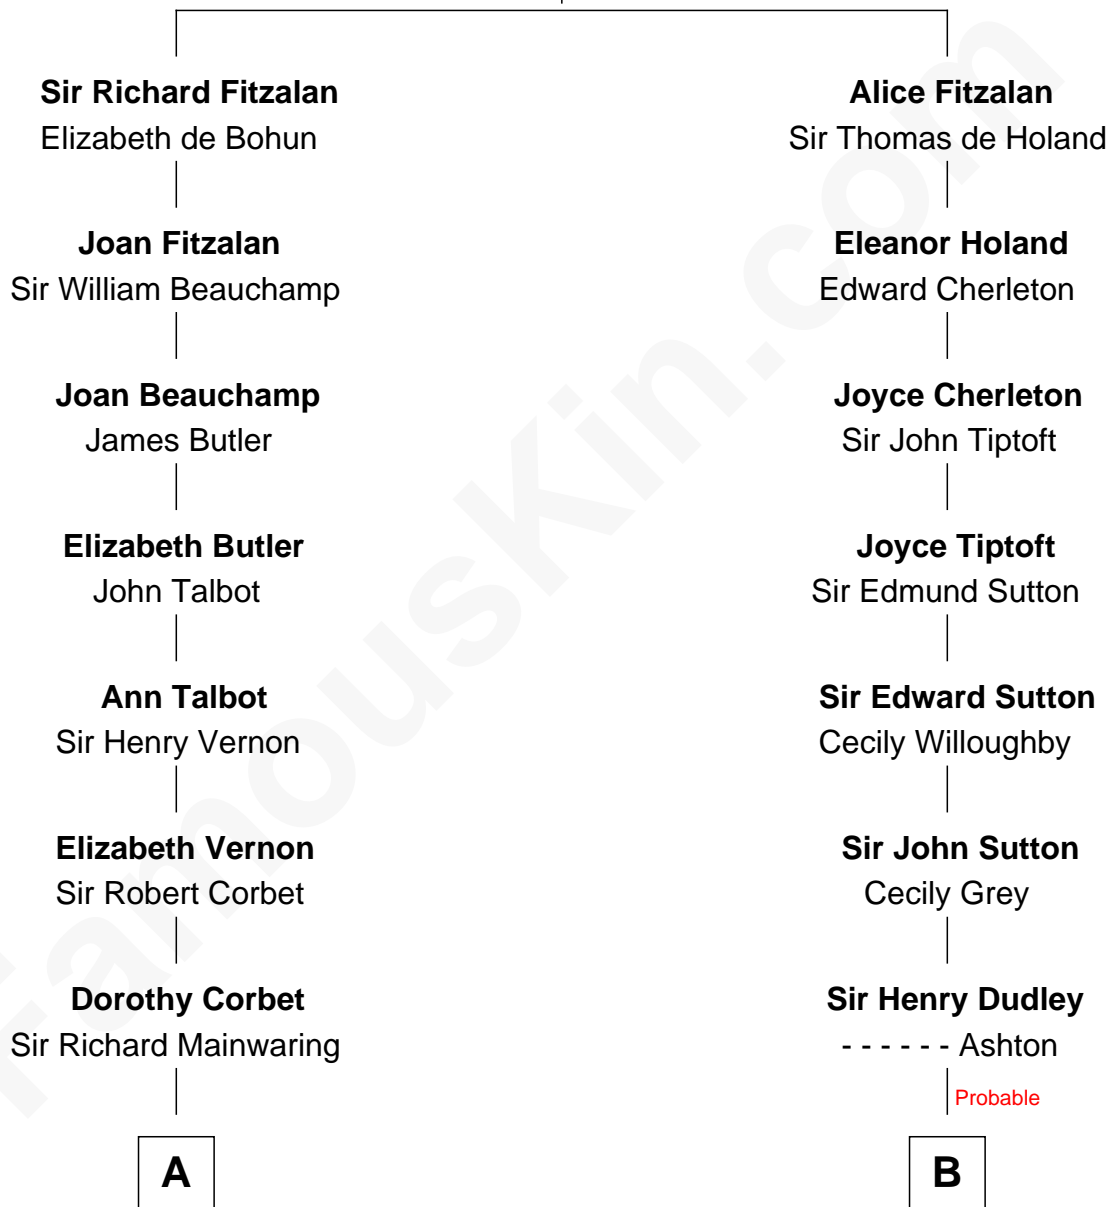

FamousKin.com Relationship Chart of

John Foster Dulles

52nd U.S. Secretary of State

19th cousin of

Herbert Hoover

31st U.S. President

Richard Fitzalan
Eleanor Plantagenet

C

Harriet Lathrop Winslow
Rev. John Welsh Dulles

Allen Macy Dulles
Edith Foster

John Foster Dulles
52nd U.S. Secretary of State

D

Theodore Minthorn
Mary Wasley

Hulda Randall Minthorn
Jessie Clark Hoover

Herbert Hoover
31st U.S. President