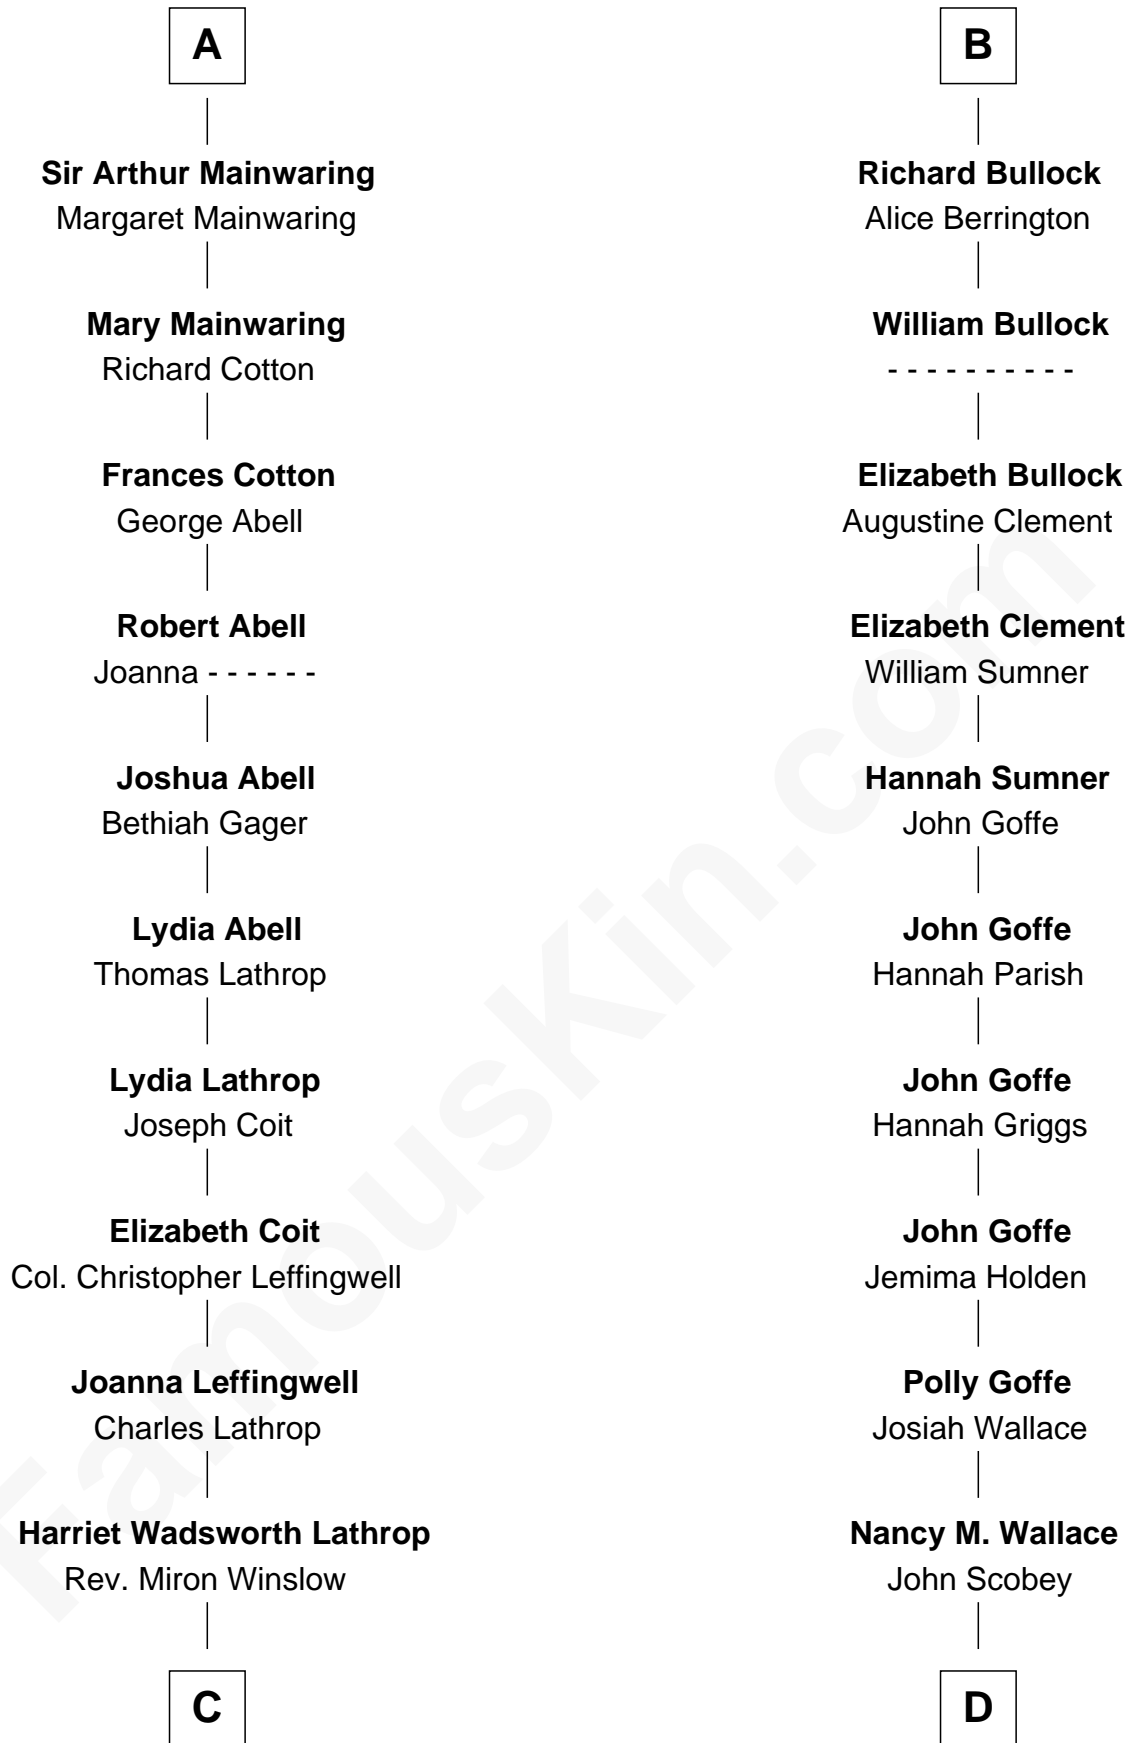

FamousKin.com Relationship Chart of

John Foster Dulles

52nd U.S. Secretary of State

19th cousin of

Lou (Henry) Hoover

First Lady of President Herbert Hoover

C

Harriet Lathrop Winslow
Rev. John Welsh Dulles

Allen Macy Dulles
Edith Foster

John Foster Dulles
52nd U.S. Secretary of State

D

Philomelia Sophia Scobey
Phineas Weed

Florence Ida Weed
Charles Delano Henry

Lou (Henry) Hoover
First Lady of Herbert Hoover