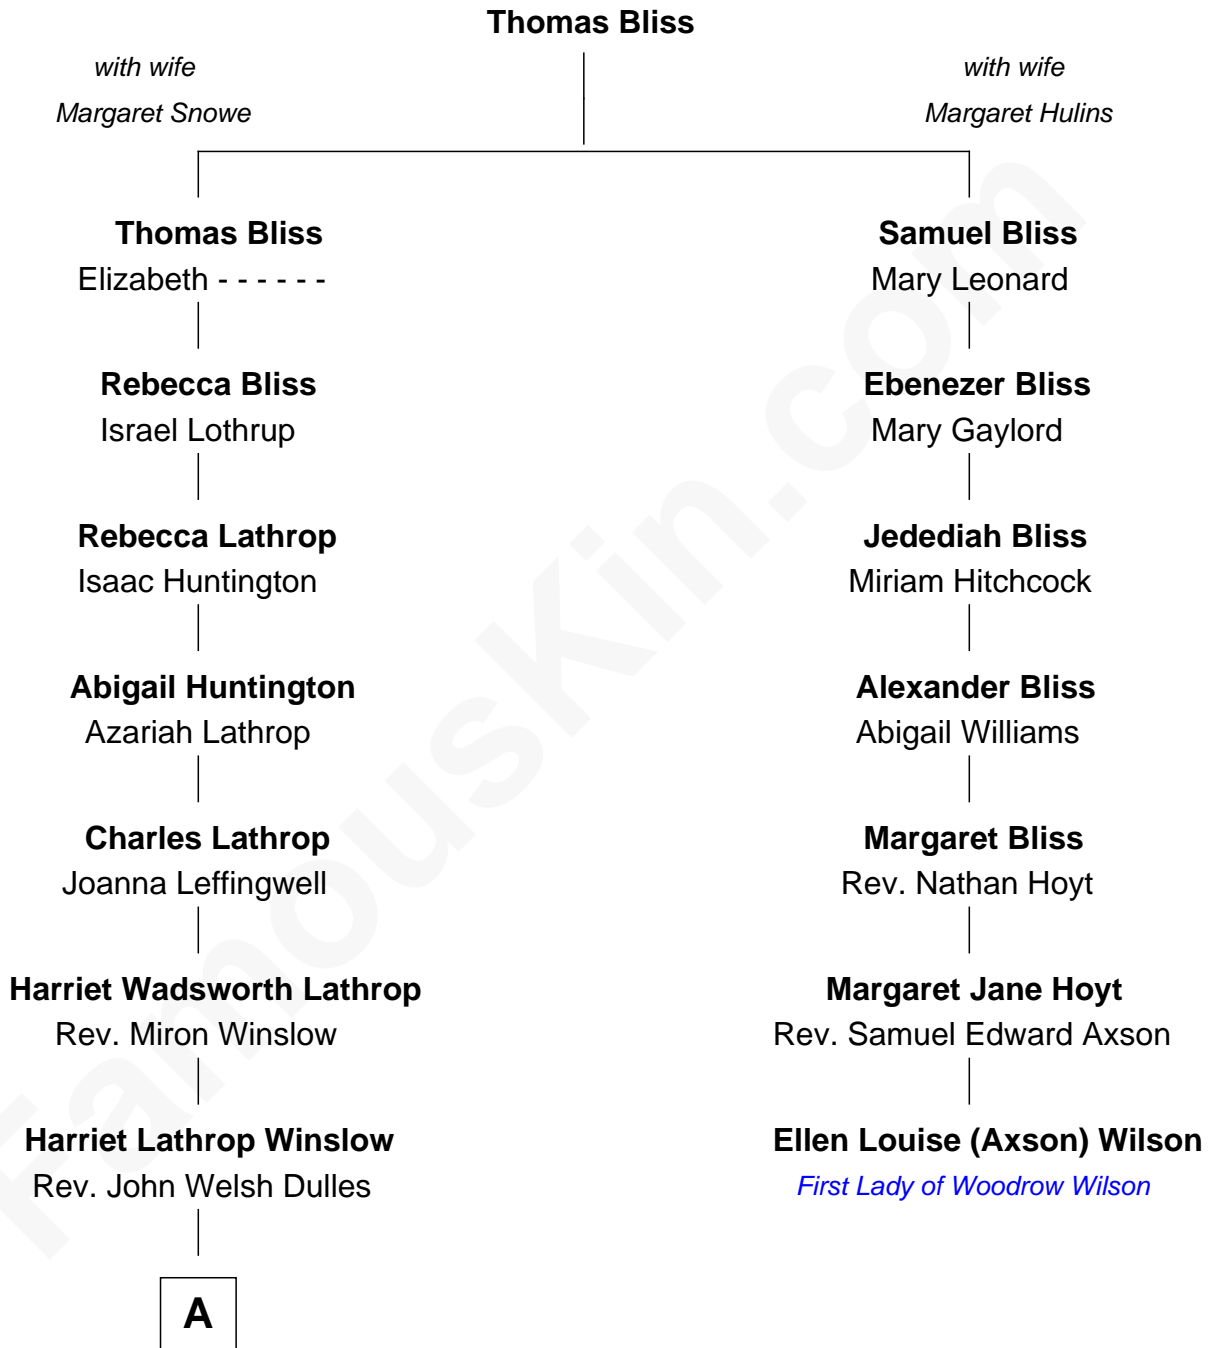

FamousKin.com Relationship Chart of

John Foster Dulles

52nd U.S. Secretary of State

6th cousin 2 times removed of

Ellen Louise (Axson) Wilson

First Lady of President Woodrow Wilson

A

Allen Macy Dulles

Edith Foster

John Foster Dulles

52nd U.S. Secretary of State

FamousKin.com