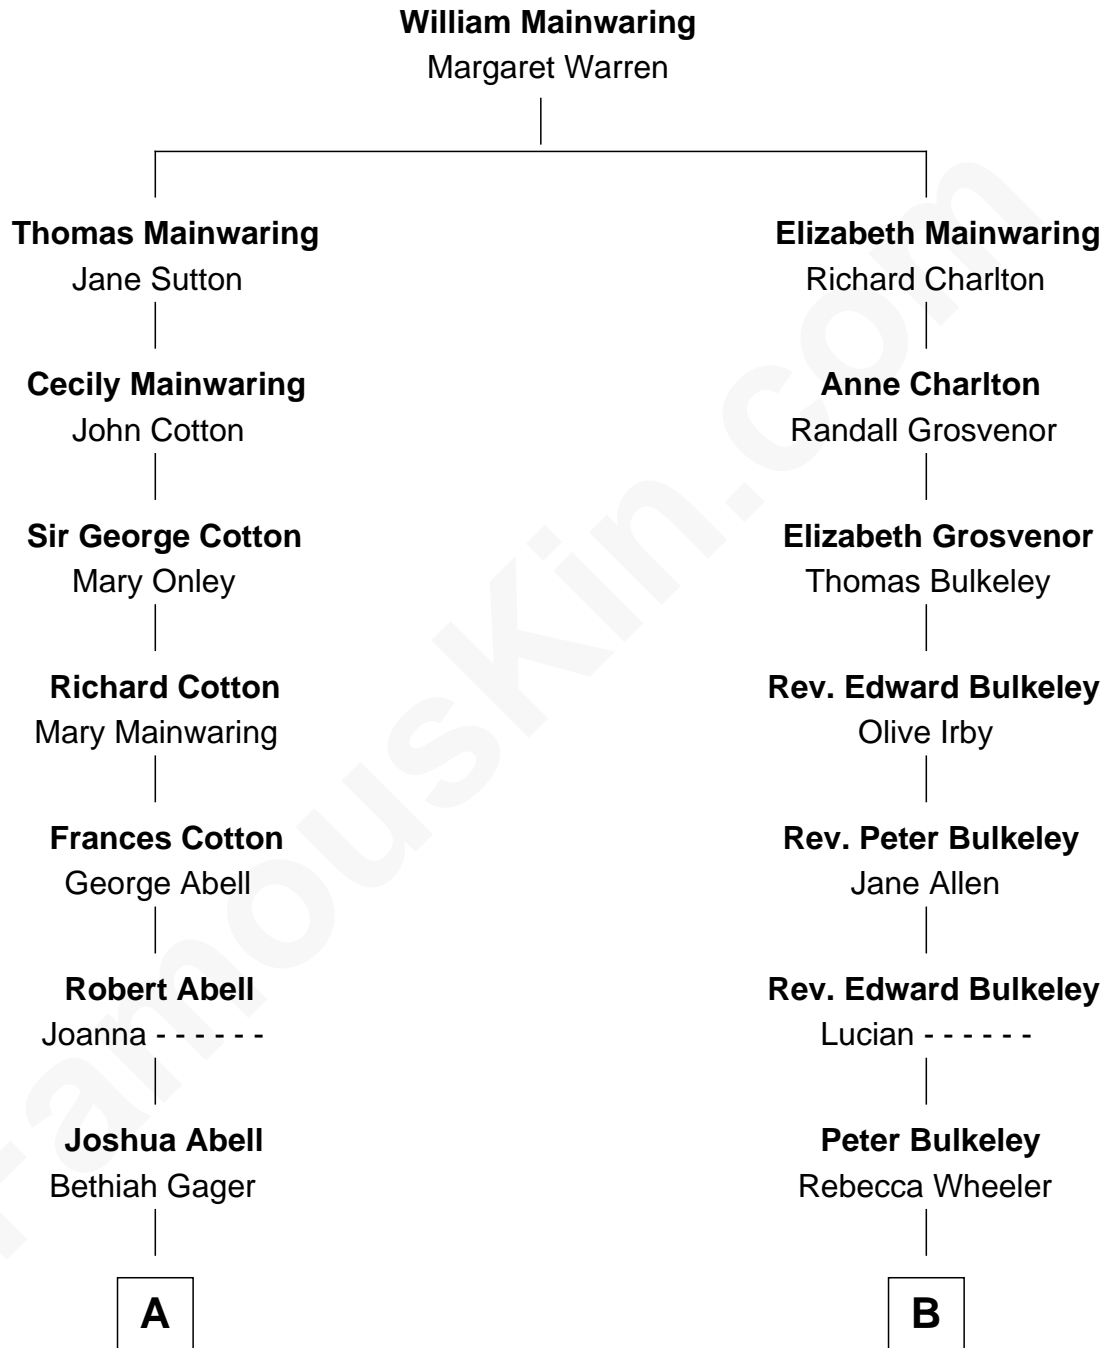

FamousKin.com Relationship Chart of

John Foster Dulles

52nd U.S. Secretary of State

9th cousin 5 times removed of

Samuel Prescott

Completed Paul Revere's Midnight Ride

A

Lydia Abell

Thomas Lathrop

Lydia Lathrop

Joseph Coit

Elizabeth Coit

Col. Christopher Leffingwell

Joanna Leffingwell

Charles Lathrop

Harriet Wadsworth Lathrop