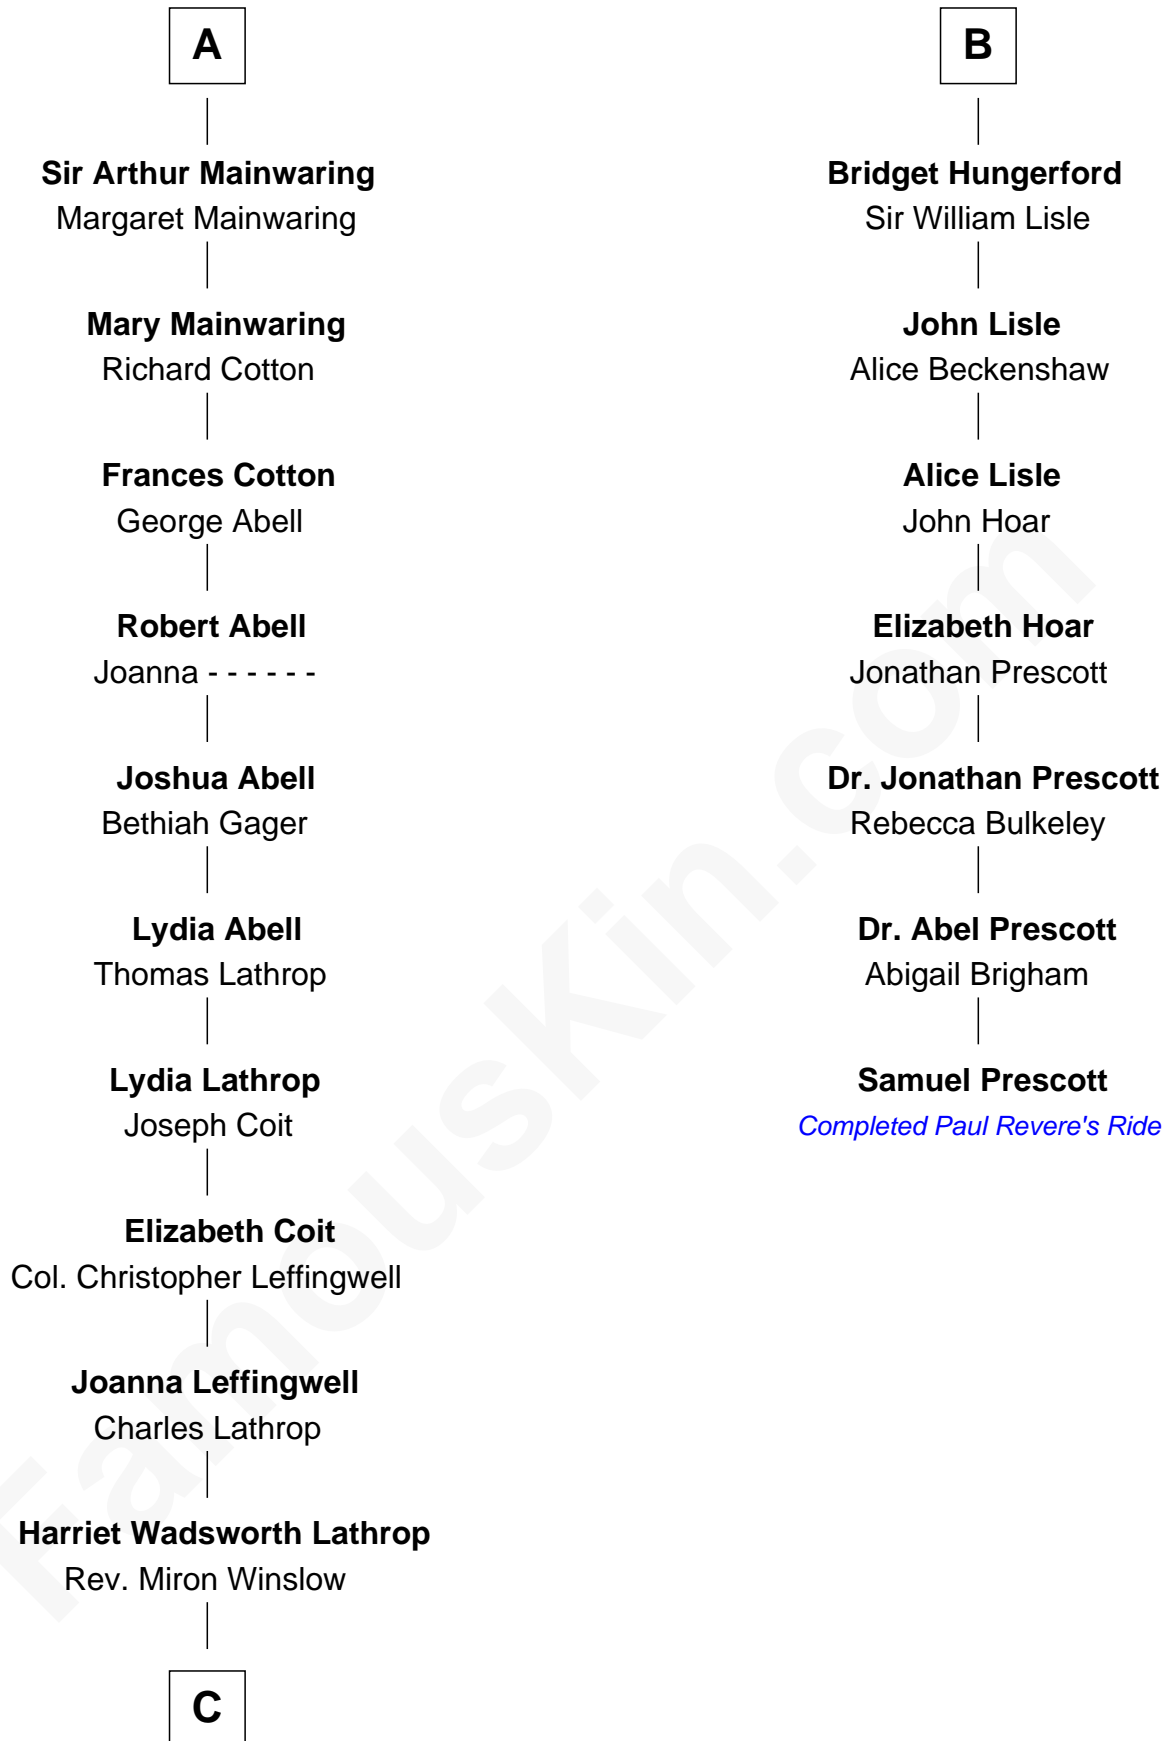

# FamousKin.com Relationship Chart of

**John Foster Dulles**

*52nd U.S. Secretary of State*

13th cousin 6 times removed of

**Samuel Prescott**

*Completed Paul Revere's Midnight Ride*

**C**

—  
**Harriet Lathrop Winslow**

Rev. John Welsh Dulles

—  
**Allen Macy Dulles**

Edith Foster

—  
**John Foster Dulles**

*52nd U.S. Secretary of State*

FamousKin.com