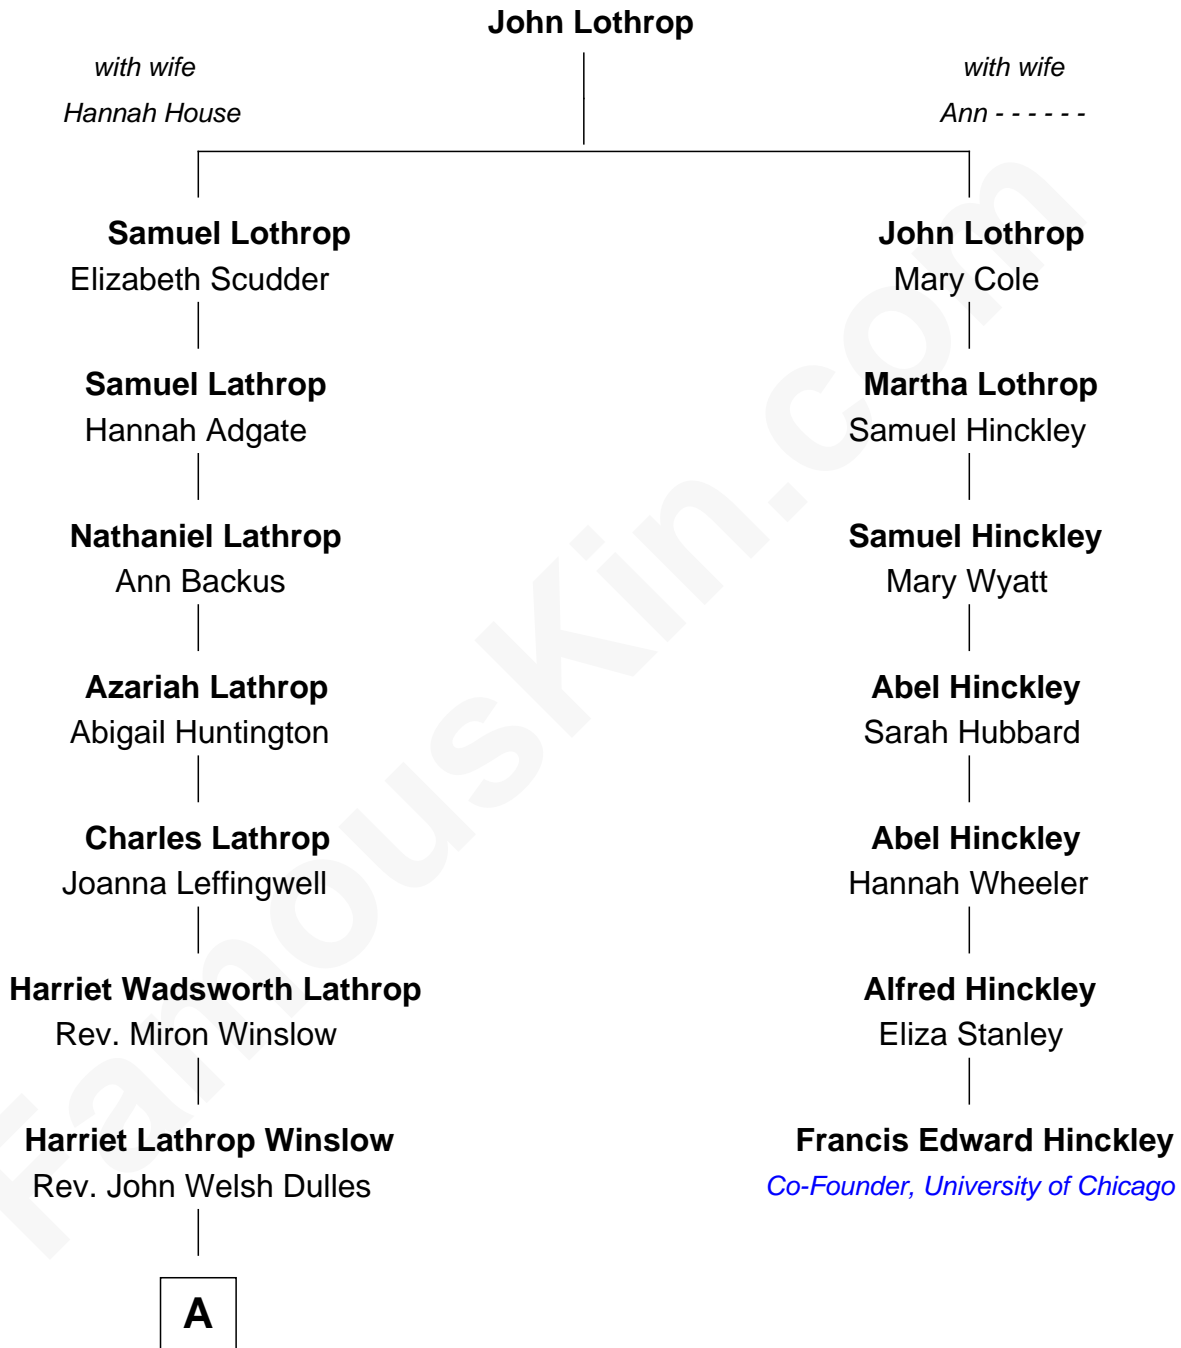

FamousKin.com Relationship Chart of

John Foster Dulles

52nd U.S. Secretary of State

6th cousin 2 times removed of

Francis Edward Hinckley

Co-Founder, University of Chicago

University of Chicago

A

Allen Macy Dulles

Edith Foster

John Foster Dulles

52nd U.S. Secretary of State

FamousKin.com