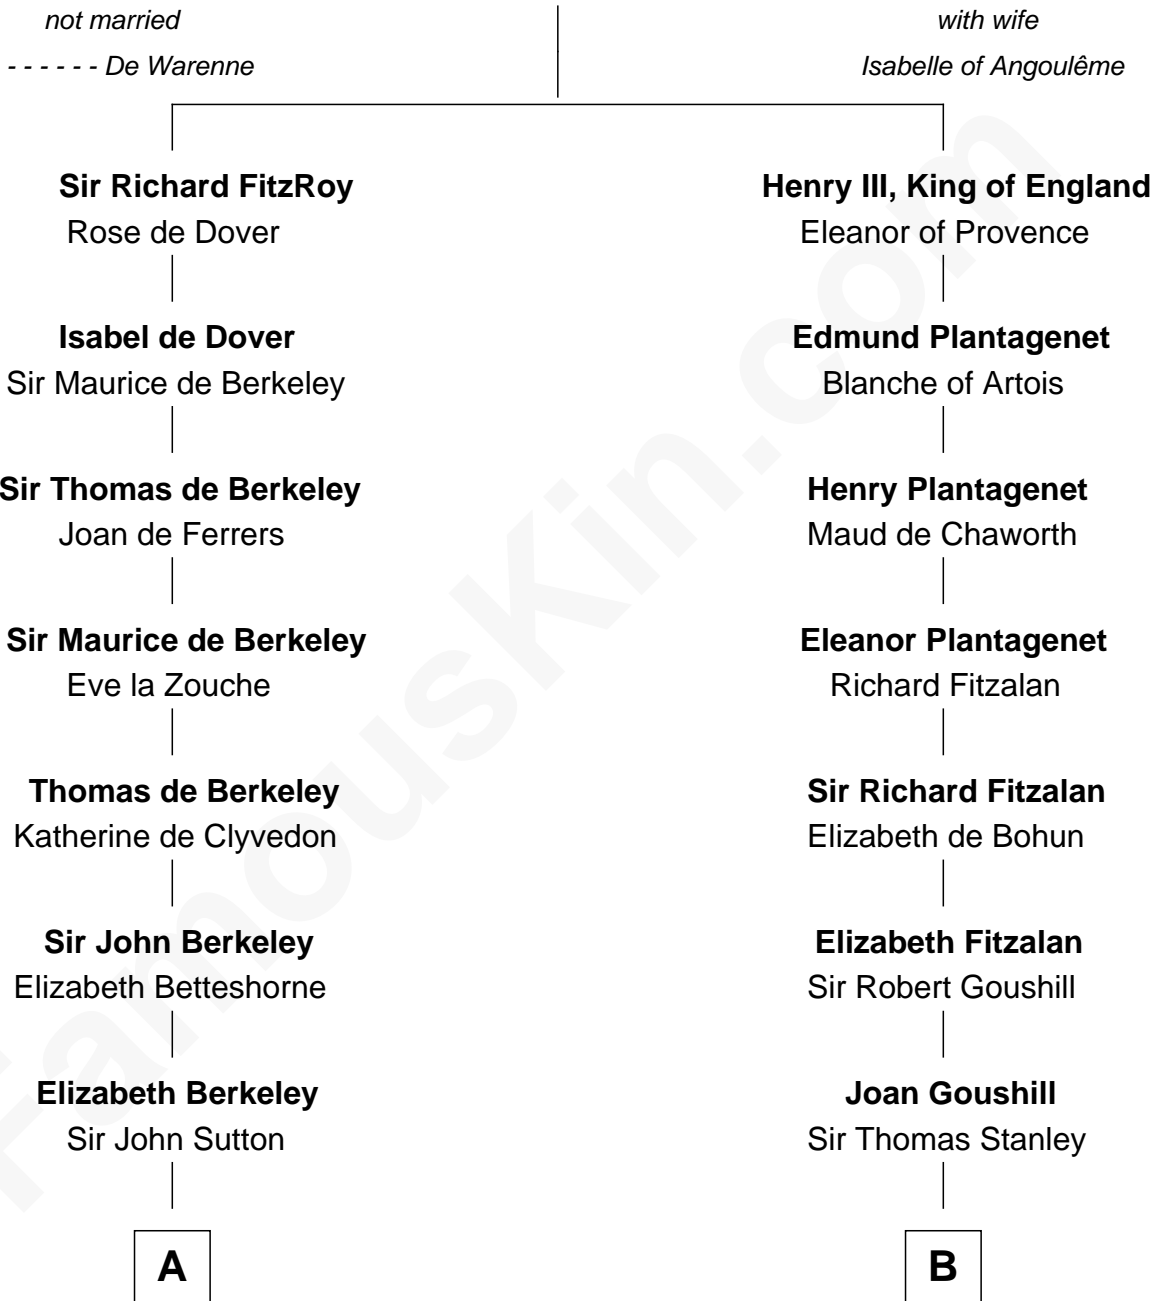

FamousKin.com Relationship Chart of

John Foster Dulles

52nd U.S. Secretary of State

21st cousin of

Juliette Gordon Low

Founder of the Girl Scouts

John, King of England

C

Joanna Leffingwell

Charles Lathrop

Harriet Wadsworth Lathrop

Rev. Miron Winslow

Harriet Lathrop Winslow

Rev. John Welsh Dulles

Allen Macy Dulles

Edith Foster