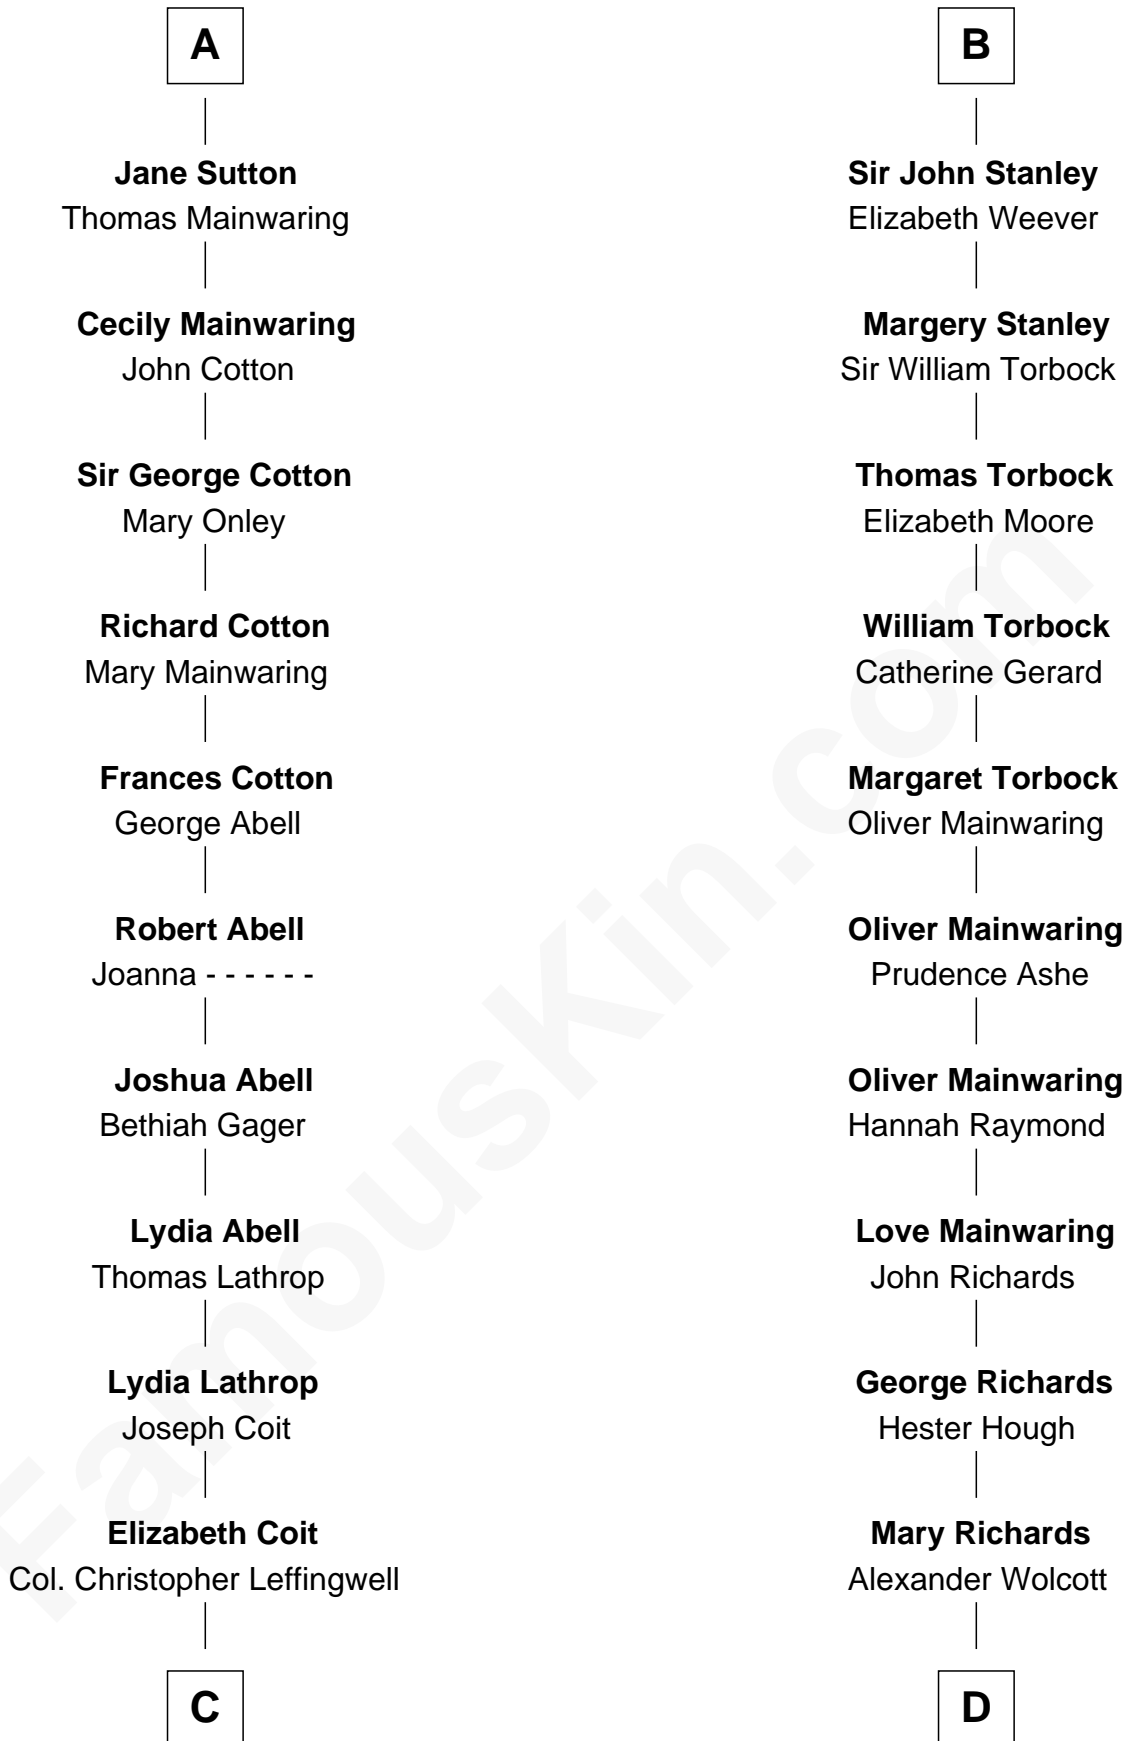

FamousKin.com Relationship Chart of

John Foster Dulles

52nd U.S. Secretary of State

21st cousin of

Juliette Gordon Low

Founder of the Girl Scouts

John, King of England

C

Joanna Leffingwell

Charles Lathrop

Harriet Wadsworth Lathrop

Rev. Miron Winslow

Harriet Lathrop Winslow

Rev. John Welsh Dulles

Allen Macy Dulles

Edith Foster