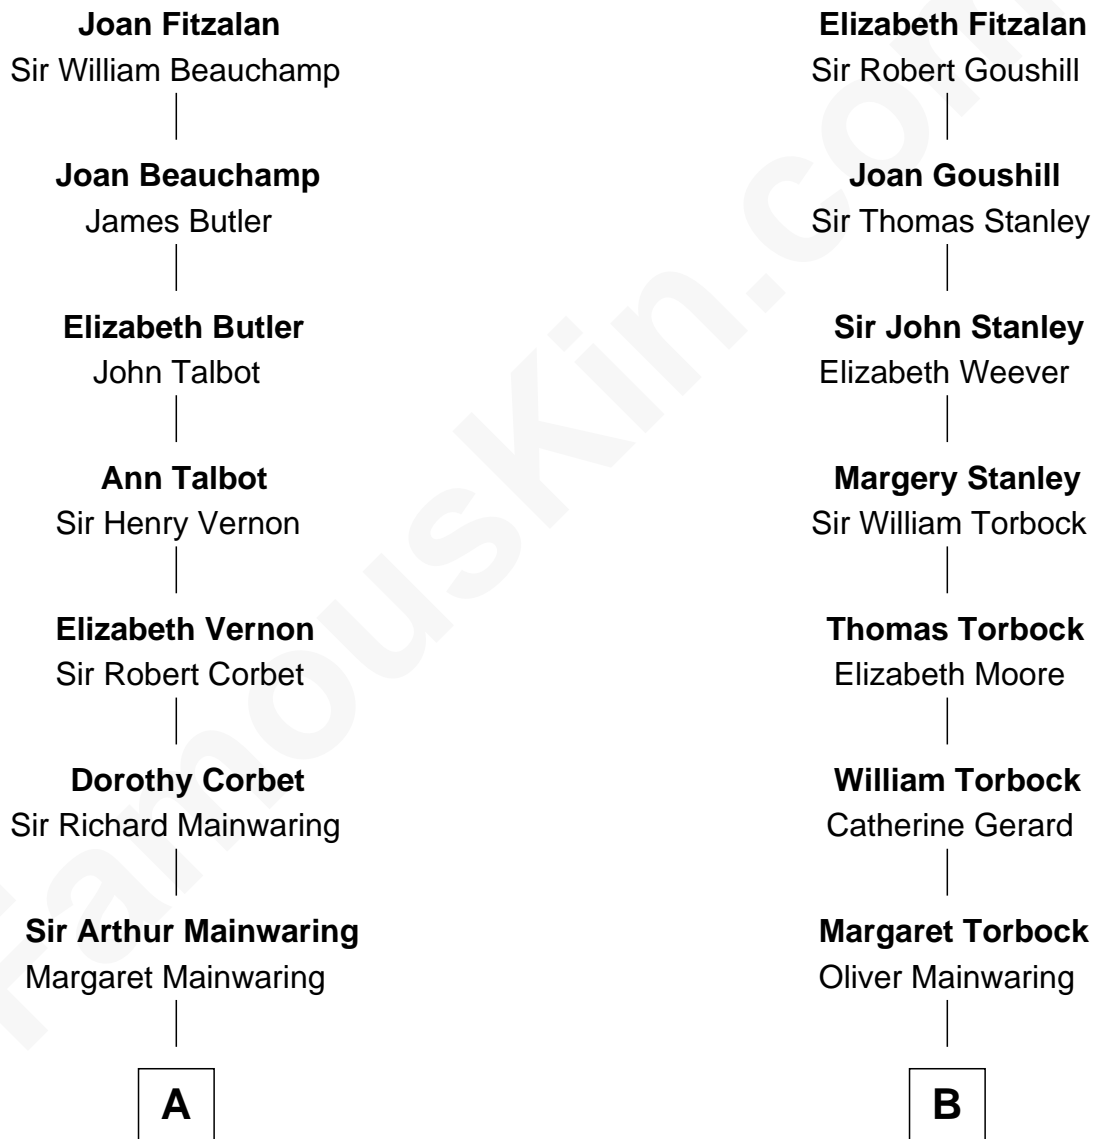

FamousKin.com Relationship Chart of

John Foster Dulles

52nd U.S. Secretary of State

16th cousin 2 times removed of

Juliette Gordon Low

Founder of the Girl Scouts

Sir Richard Fitzalan

Elizabeth de Bohun