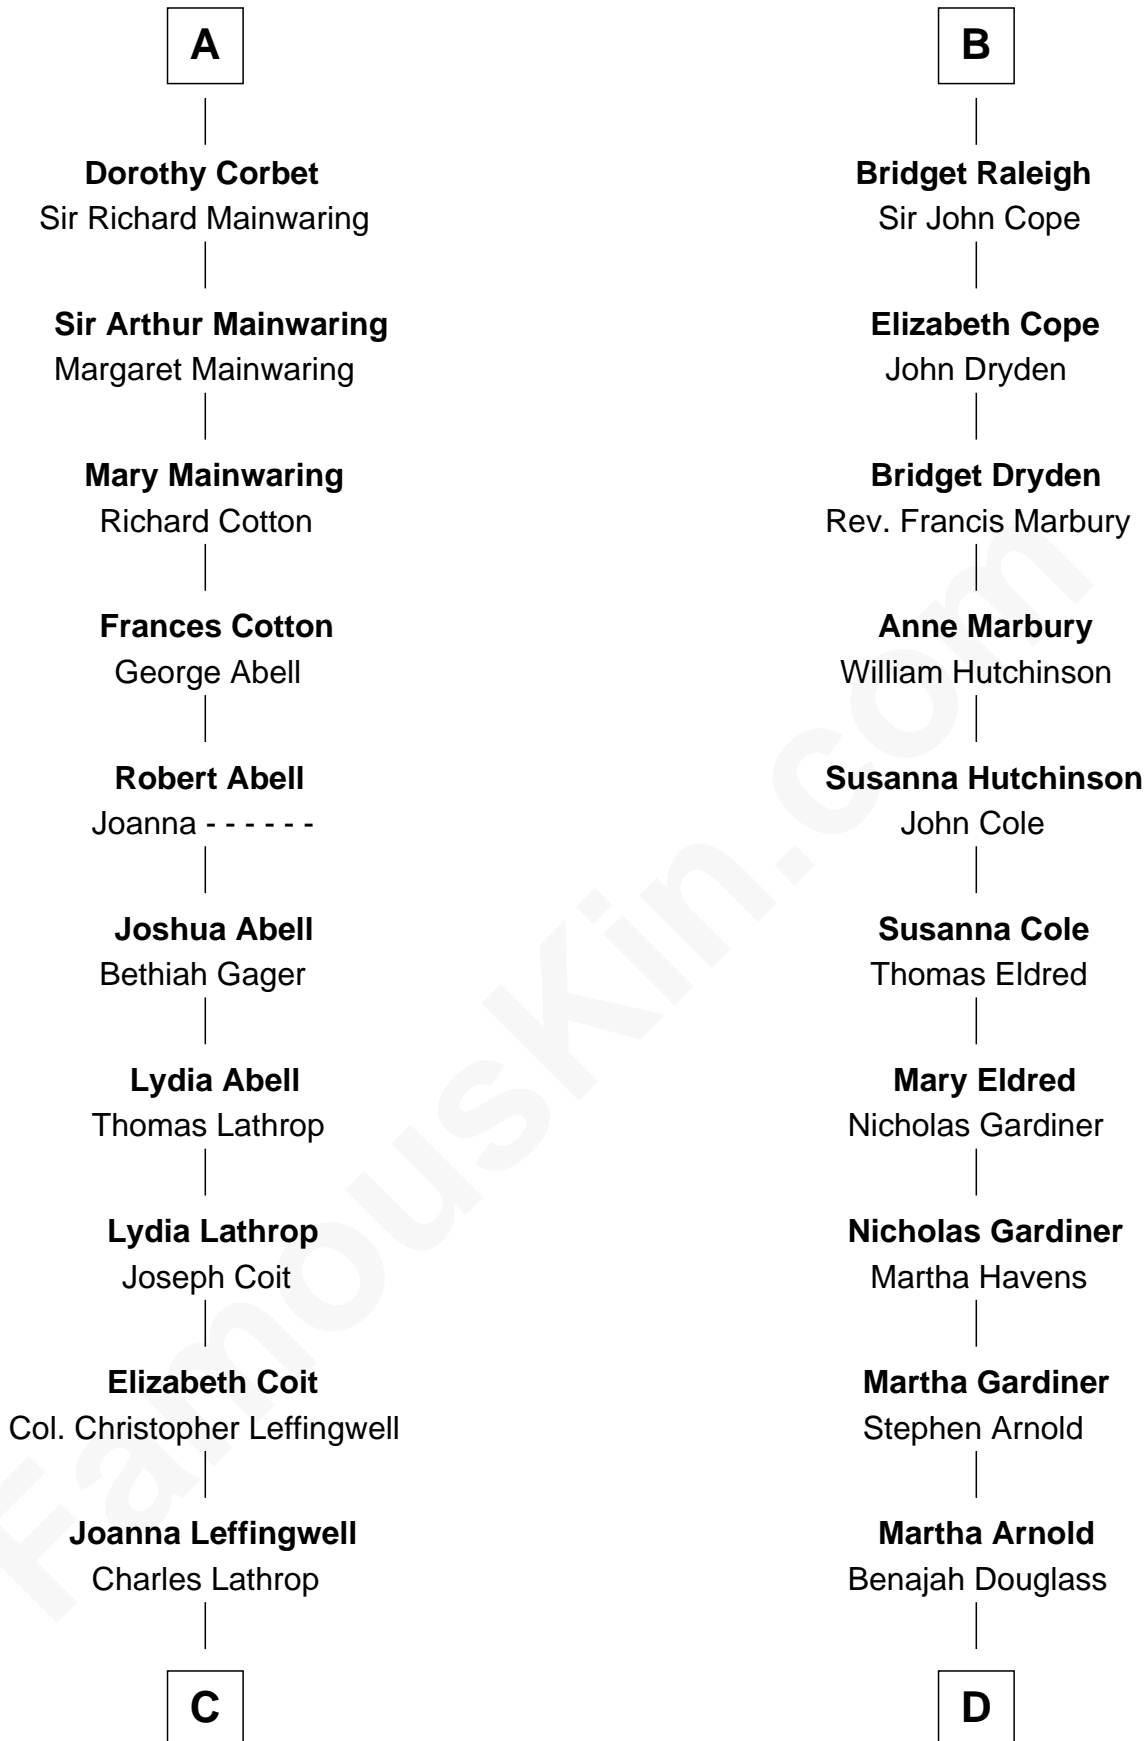

FamousKin.com Relationship Chart of

John Foster Dulles

52nd U.S. Secretary of State

18th cousin 2 times removed of

Stephen A. Douglas

Participated in Lincoln-Douglas Debates

Edmund Fitzalan

Alice de Warenne

FamousKin.com