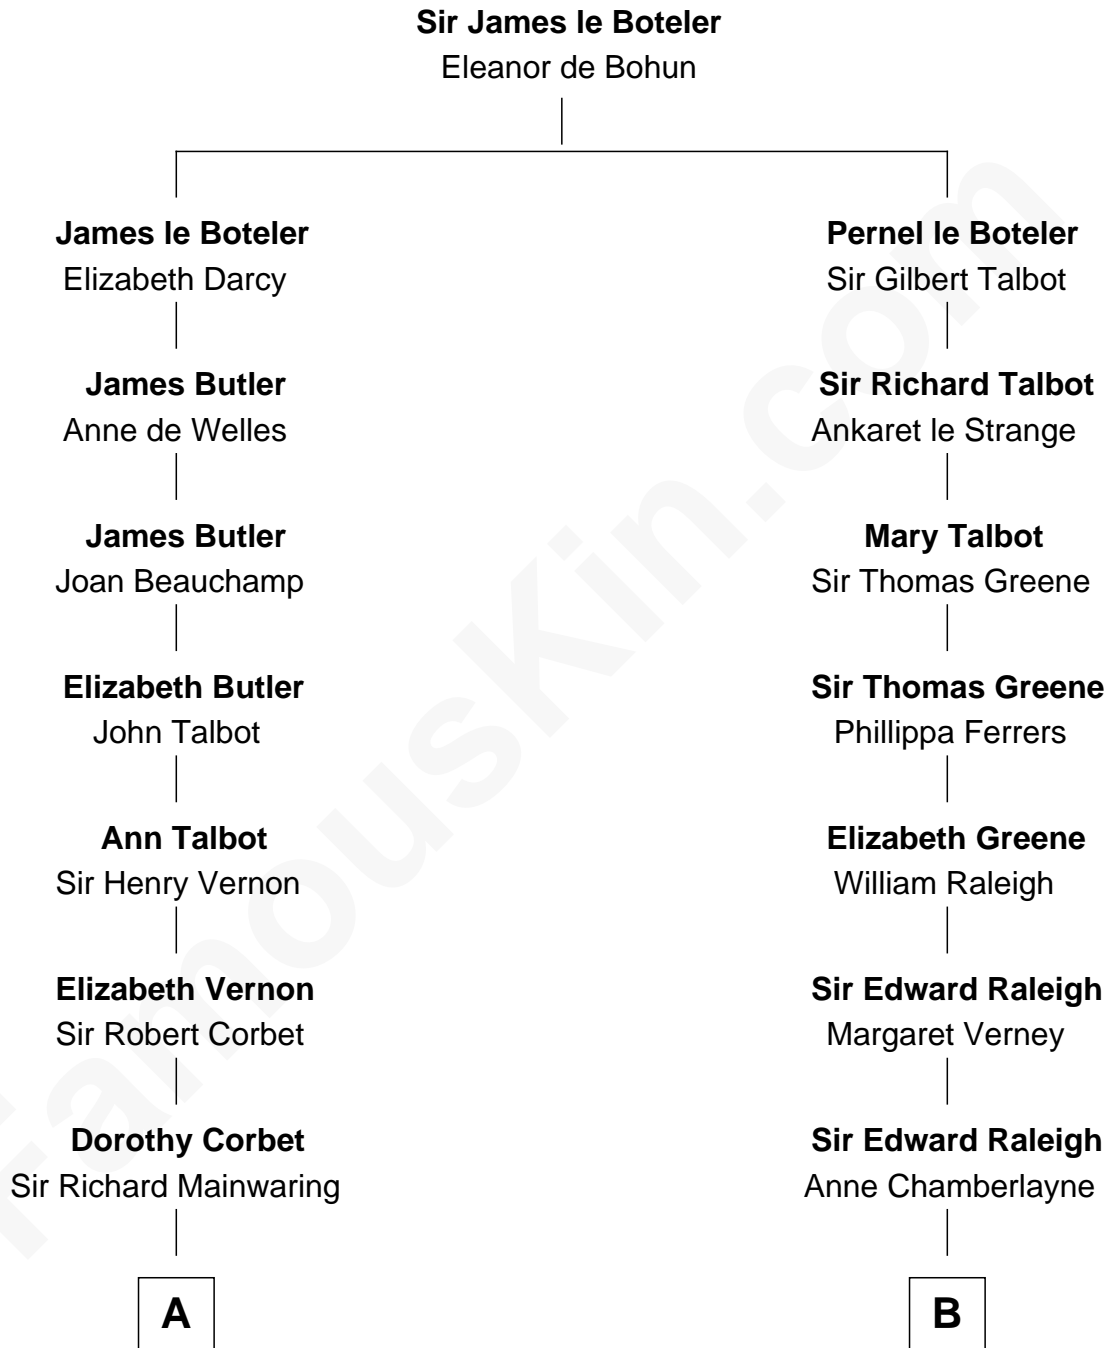

FamousKin.com Relationship Chart of

John Foster Dulles

52nd U.S. Secretary of State

18th cousin 1 time removed of

Stephen A. Douglas

Participated in Lincoln-Douglas Debates

C

Harriet Lathrop Winslow
Rev. John Welsh Dulles

Allen Macy Dulles
Edith Foster

John Foster Dulles
52nd U.S. Secretary of State

D

Dr. Stephen Arnold Douglass
Sarah Fiske

Stephen A. Douglas
The Lincoln-Douglas Debates

FamousKin.com