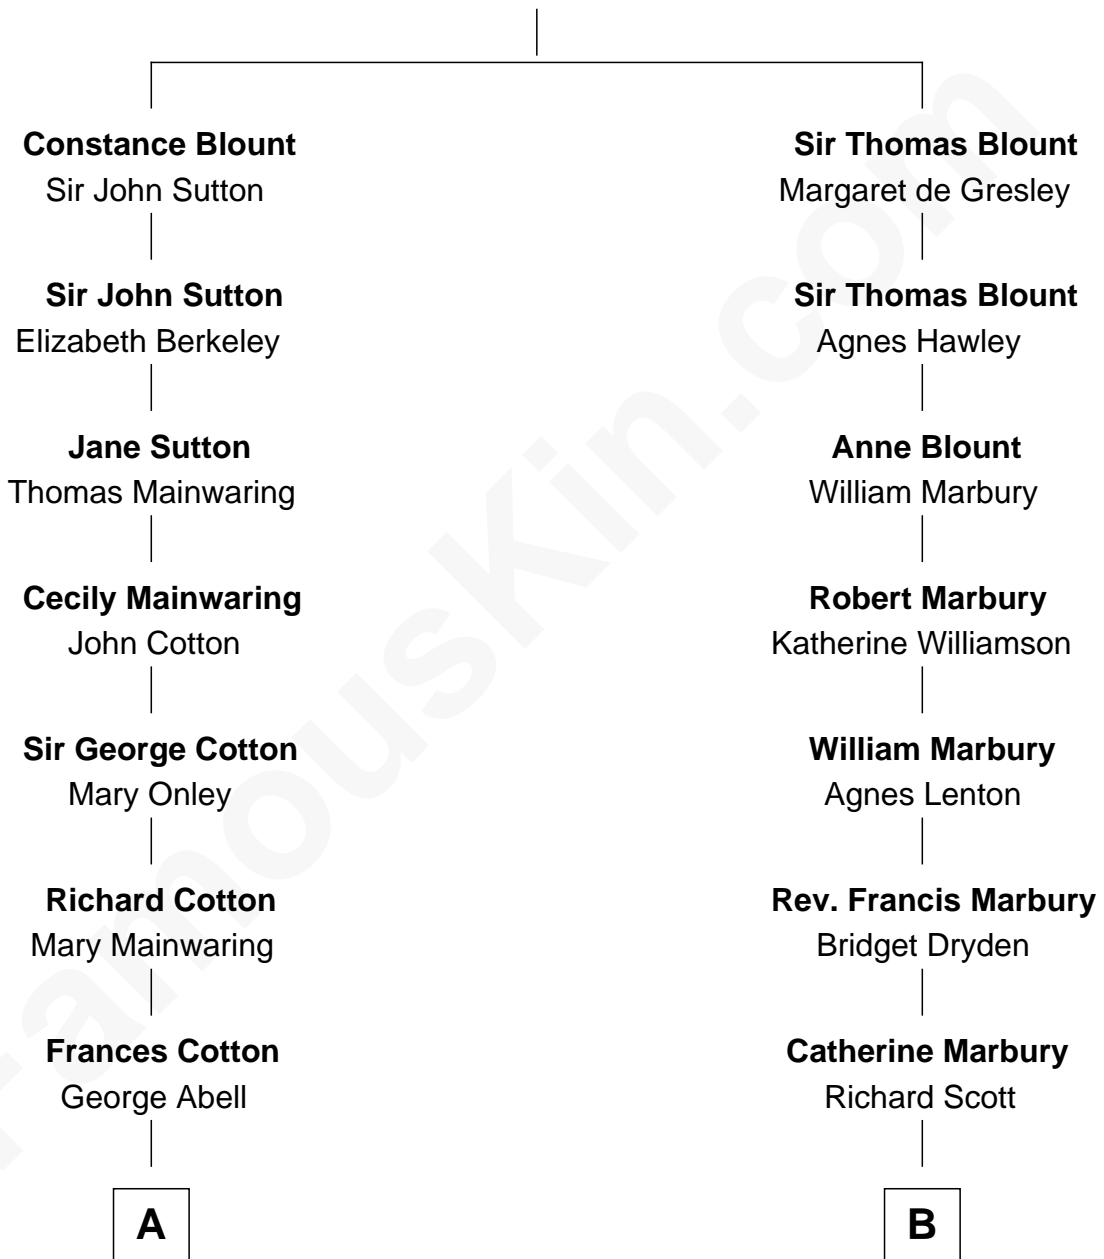

FamousKin.com Relationship Chart of

John Foster Dulles

52nd U.S. Secretary of State

16th cousin 3 times removed of

Britney Spears

Singer, Entertainer

Sir Walter Blount

Sancha de Ayala