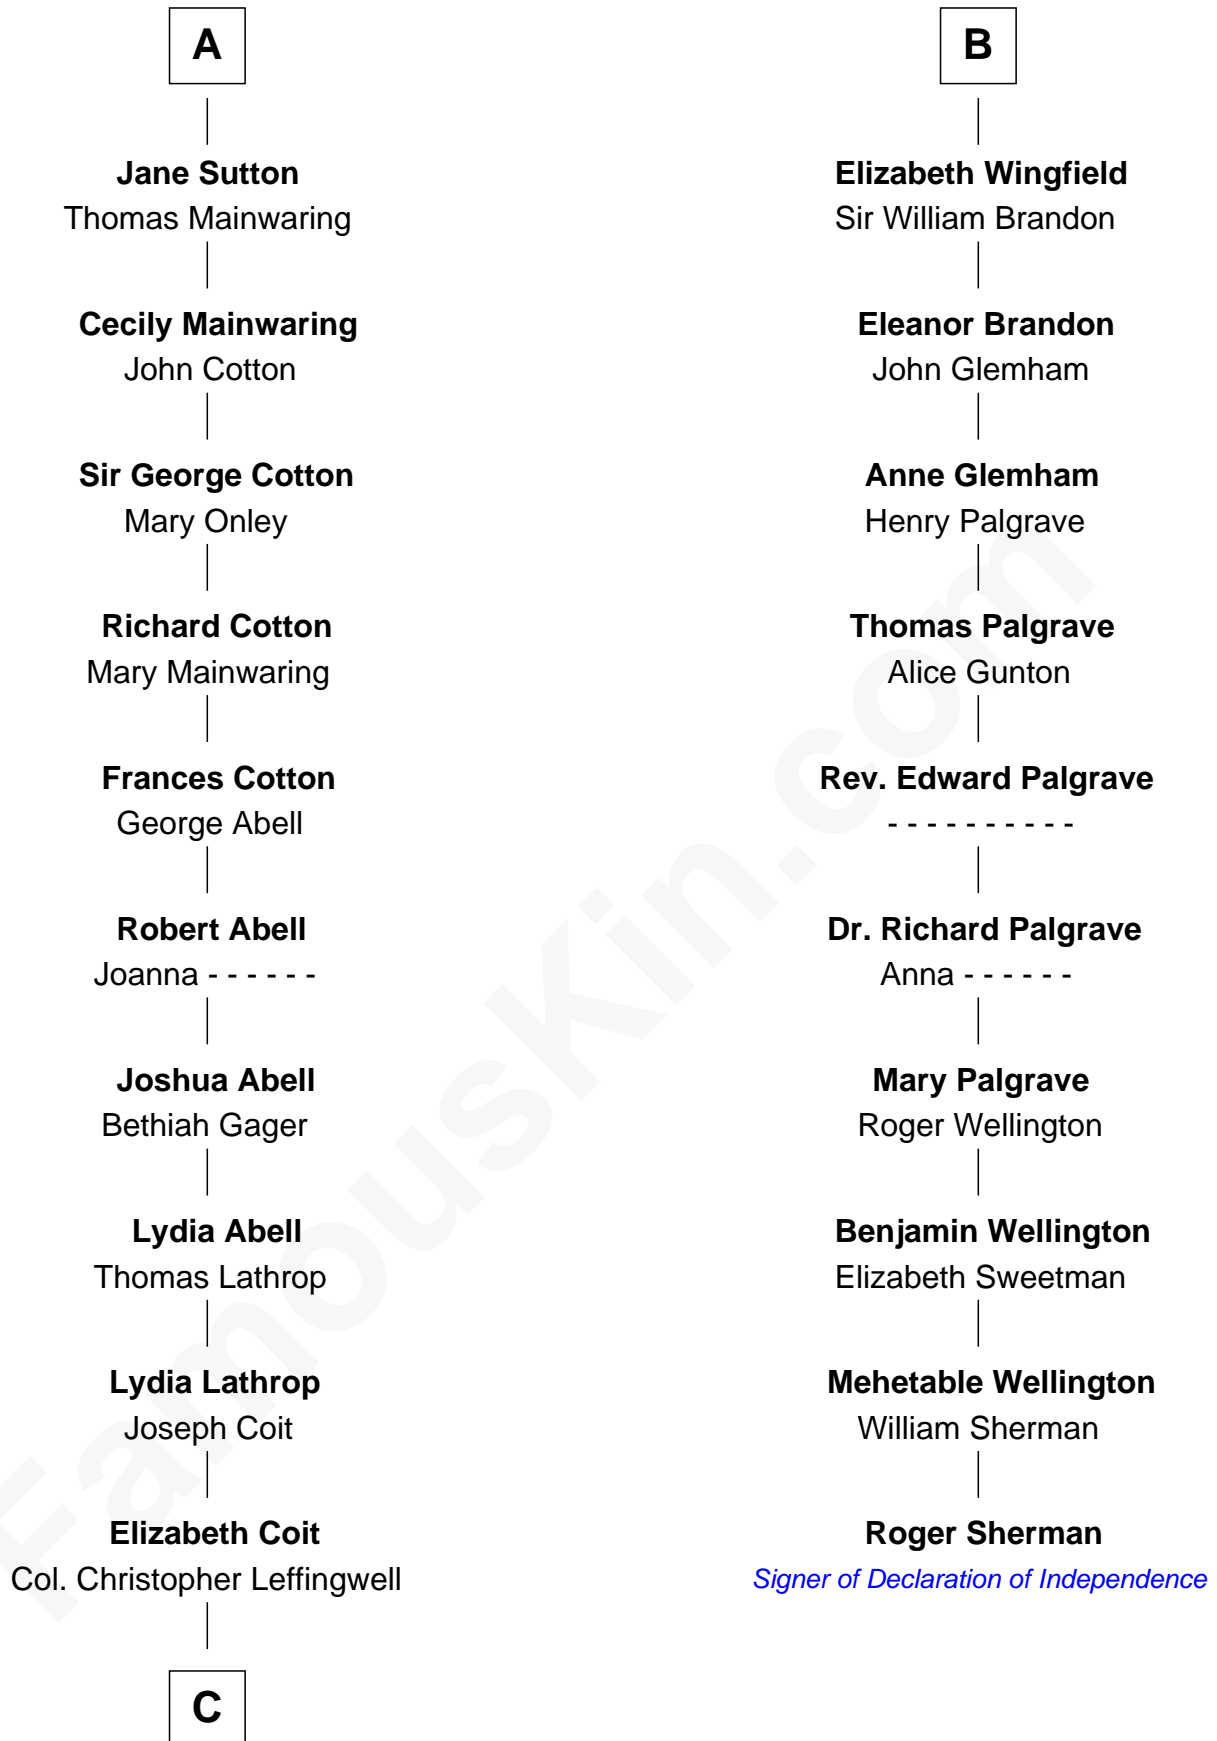

FamousKin.com Relationship Chart of

John Foster Dulles

52nd U.S. Secretary of State

16th cousin 5 times removed of

Roger Sherman

Signer of the Declaration of Independence

C

Joanna Leffingwell

Charles Lathrop

Harriet Wadsworth Lathrop

Rev. Miron Winslow

Harriet Lathrop Winslow

Rev. John Welsh Dulles

Allen Macy Dulles

Edith Foster

John Foster Dulles