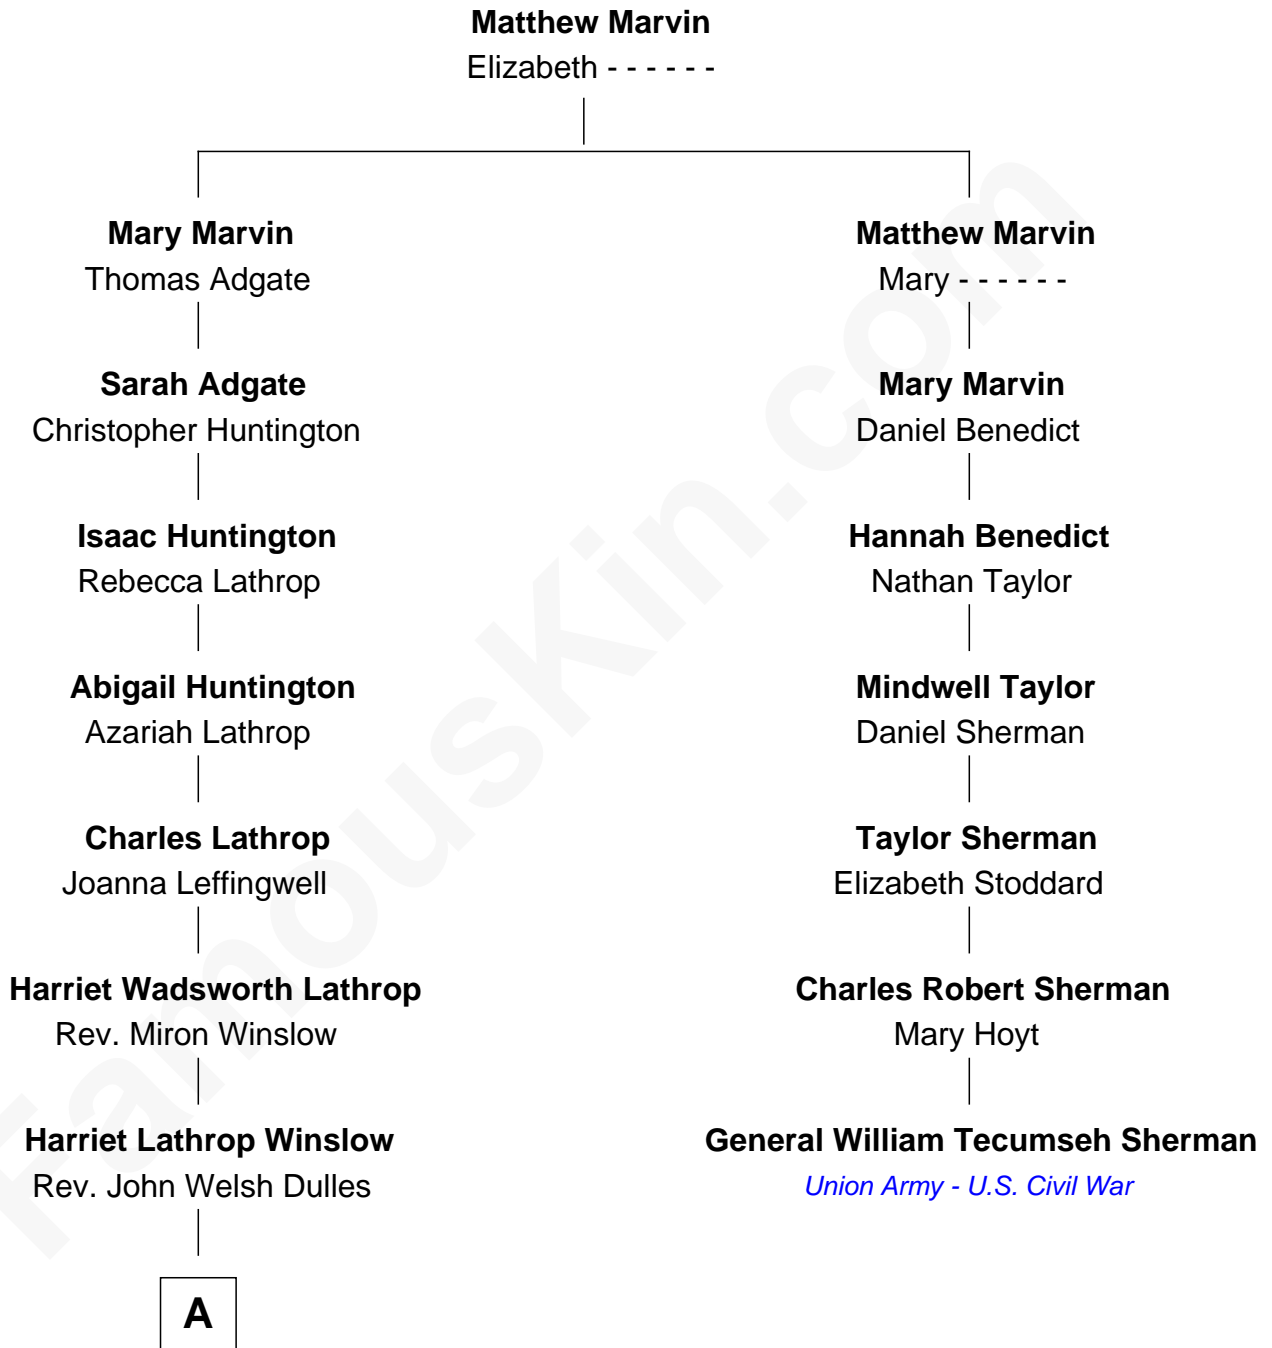

# FamousKin.com Relationship Chart of

**John Foster Dulles**

*52nd U.S. Secretary of State*

6th cousin 2 times removed of

**General William Tecumseh Sherman**

*Union Army - U.S. Civil War*

**A**

Allen Macy Dulles

Edith Foster

John Foster Dulles

*52nd U.S. Secretary of State*

FamousKin.com