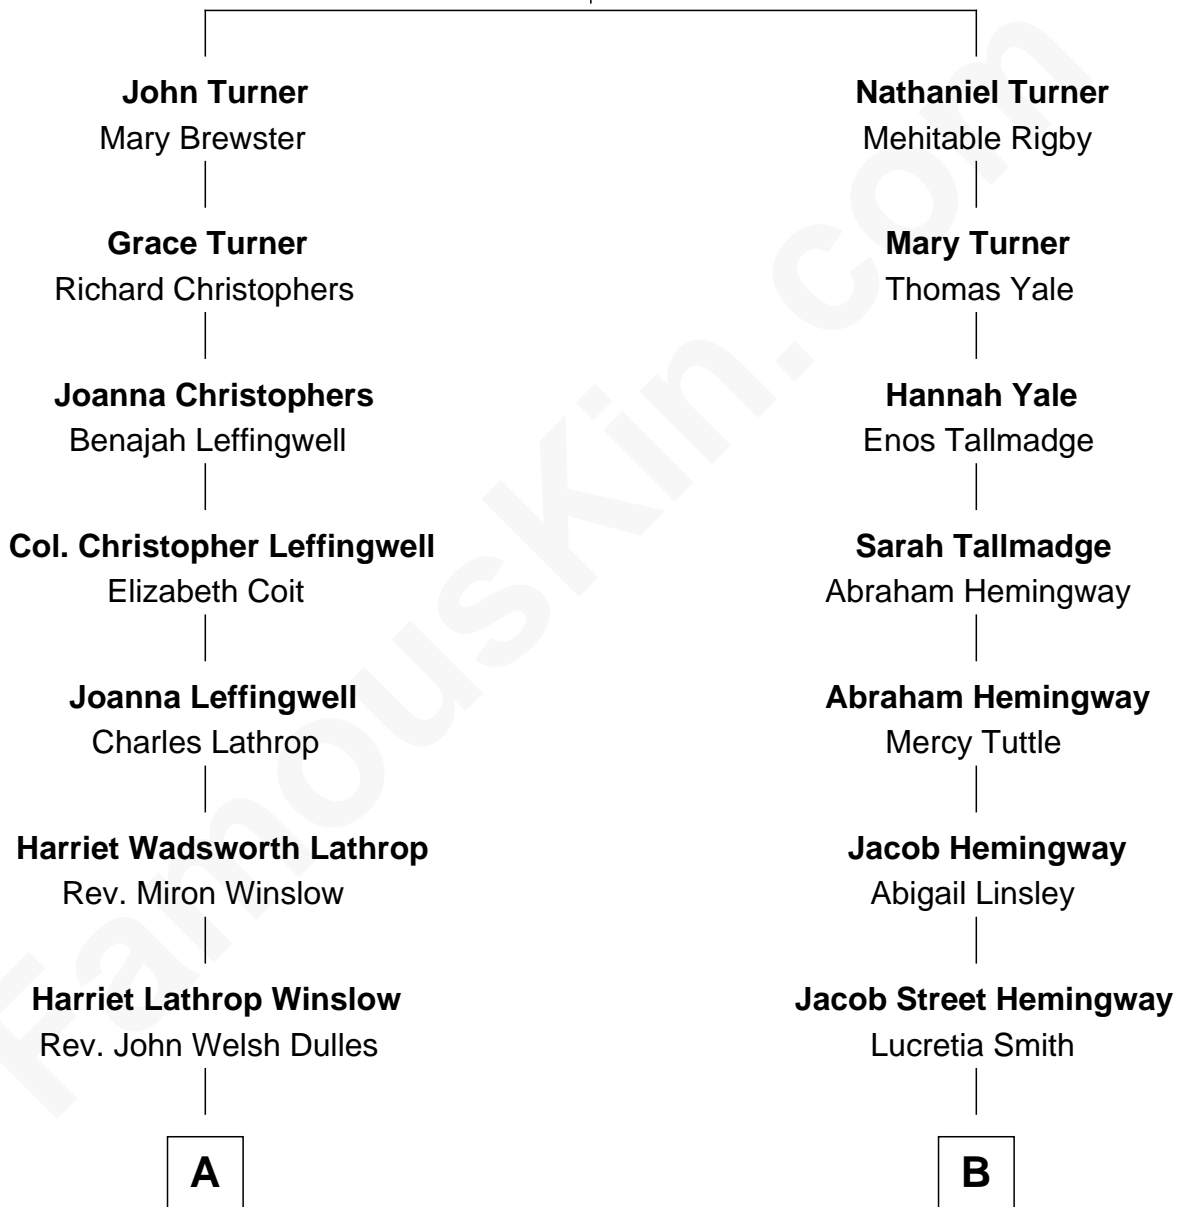

FamousKin.com Relationship Chart of

John Foster Dulles

52nd U.S. Secretary of State

8th cousin 2 times removed of

Ernest Hemingway

Author of The Sun Also Rises

Humphrey Turner

Lydia - - - - -

A

Allen Macy Dulles

Edith Foster

John Foster Dulles

52nd U.S. Secretary of State

B

Allen Hemingway

Harriet Louisa Tyler