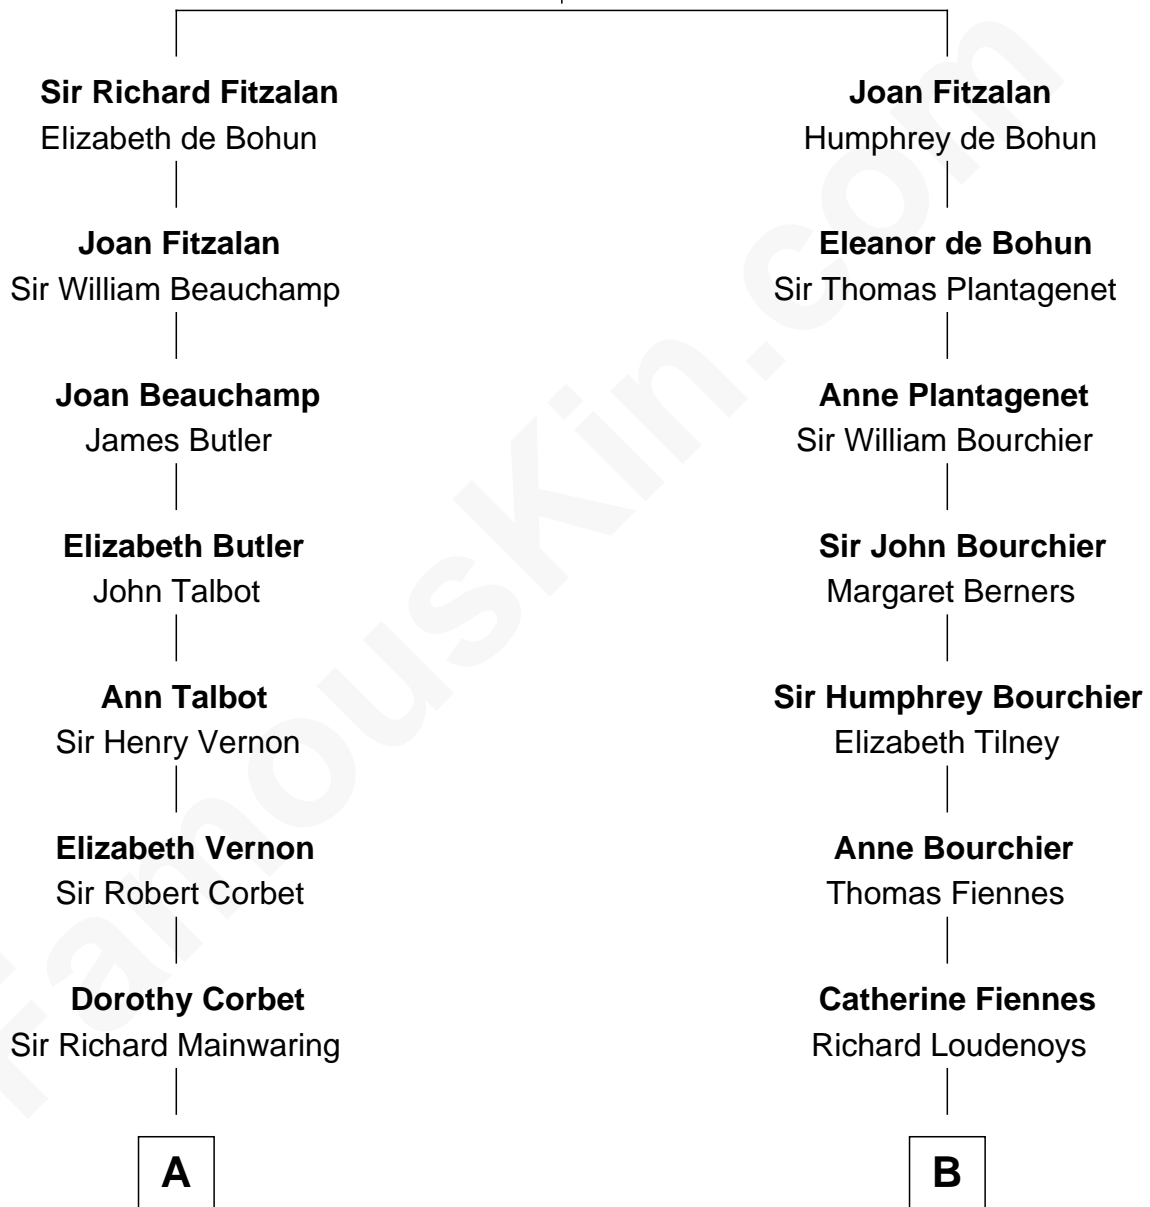

FamousKin.com Relationship Chart of

John Foster Dulles

52nd U.S. Secretary of State

19th cousin of

Frank Lloyd Wright

American Architect

Richard Fitzalan
Eleanor Plantagenet

C

Harriet Lathrop Winslow
Rev. John Welsh Dulles

Allen Macy Dulles
Edith Foster

John Foster Dulles
52nd U.S. Secretary of State

D

Rev. David Wright
Abigail Goddard

William Carey Wright
Anna Lloyd Jones

Frank Lloyd Wright
American Architect