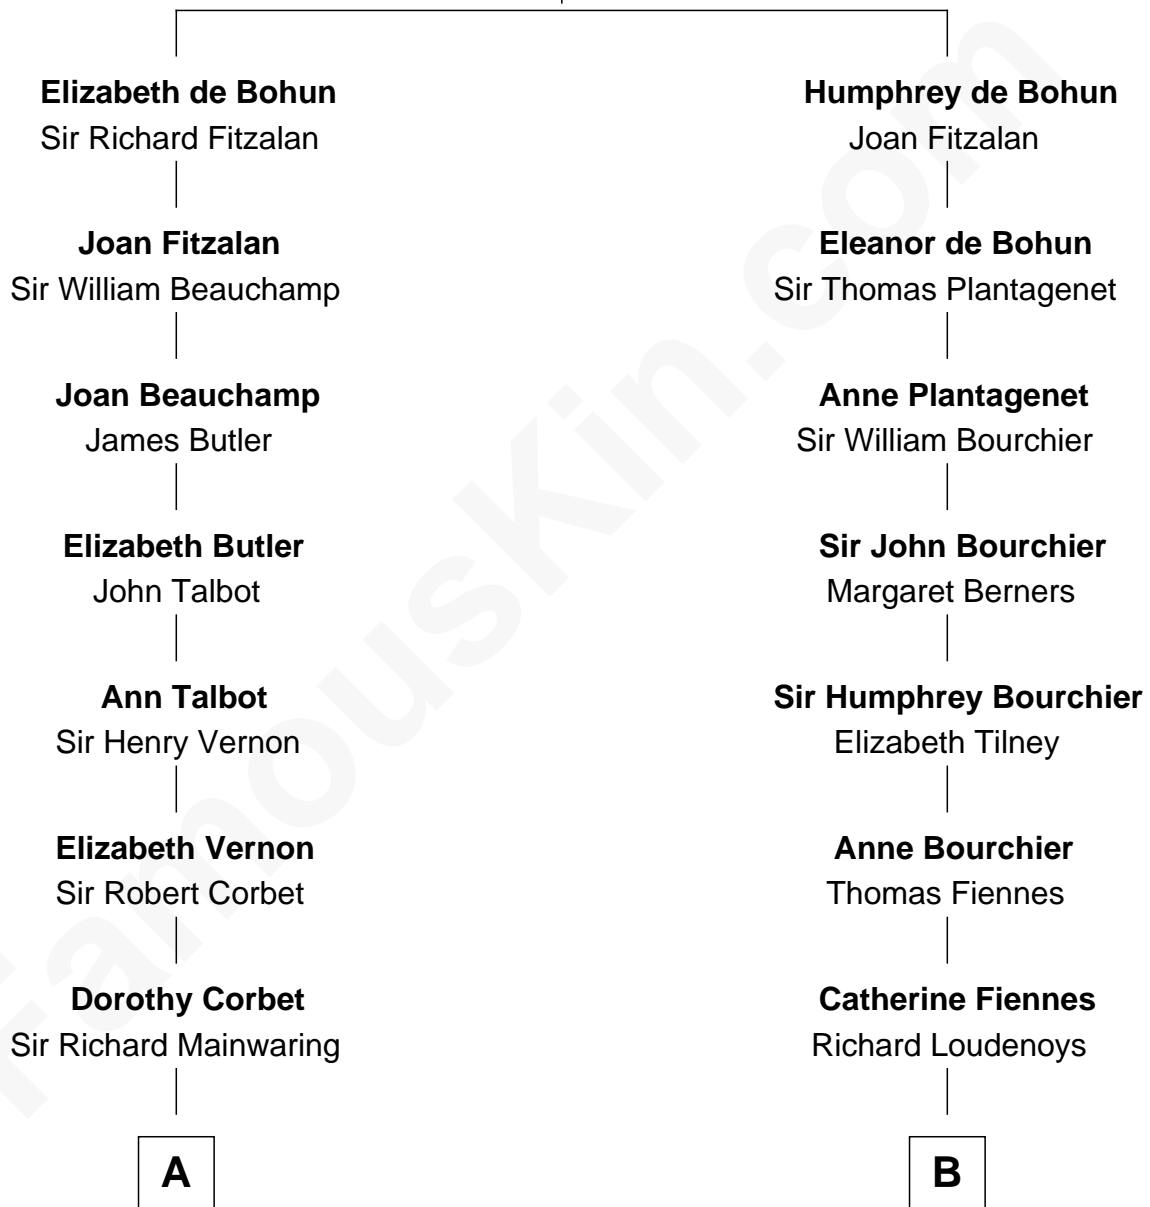

FamousKin.com Relationship Chart of

John Foster Dulles

52nd U.S. Secretary of State

19th cousin of

Frank Lloyd Wright

American Architect

Sir William de Bohun
Elizabeth de Badlesmere

C

Harriet Lathrop Winslow
Rev. John Welsh Dulles

Allen Macy Dulles
Edith Foster

John Foster Dulles
52nd U.S. Secretary of State

D

Rev. David Wright
Abigail Goddard

William Carey Wright
Anna Lloyd Jones

Frank Lloyd Wright
American Architect