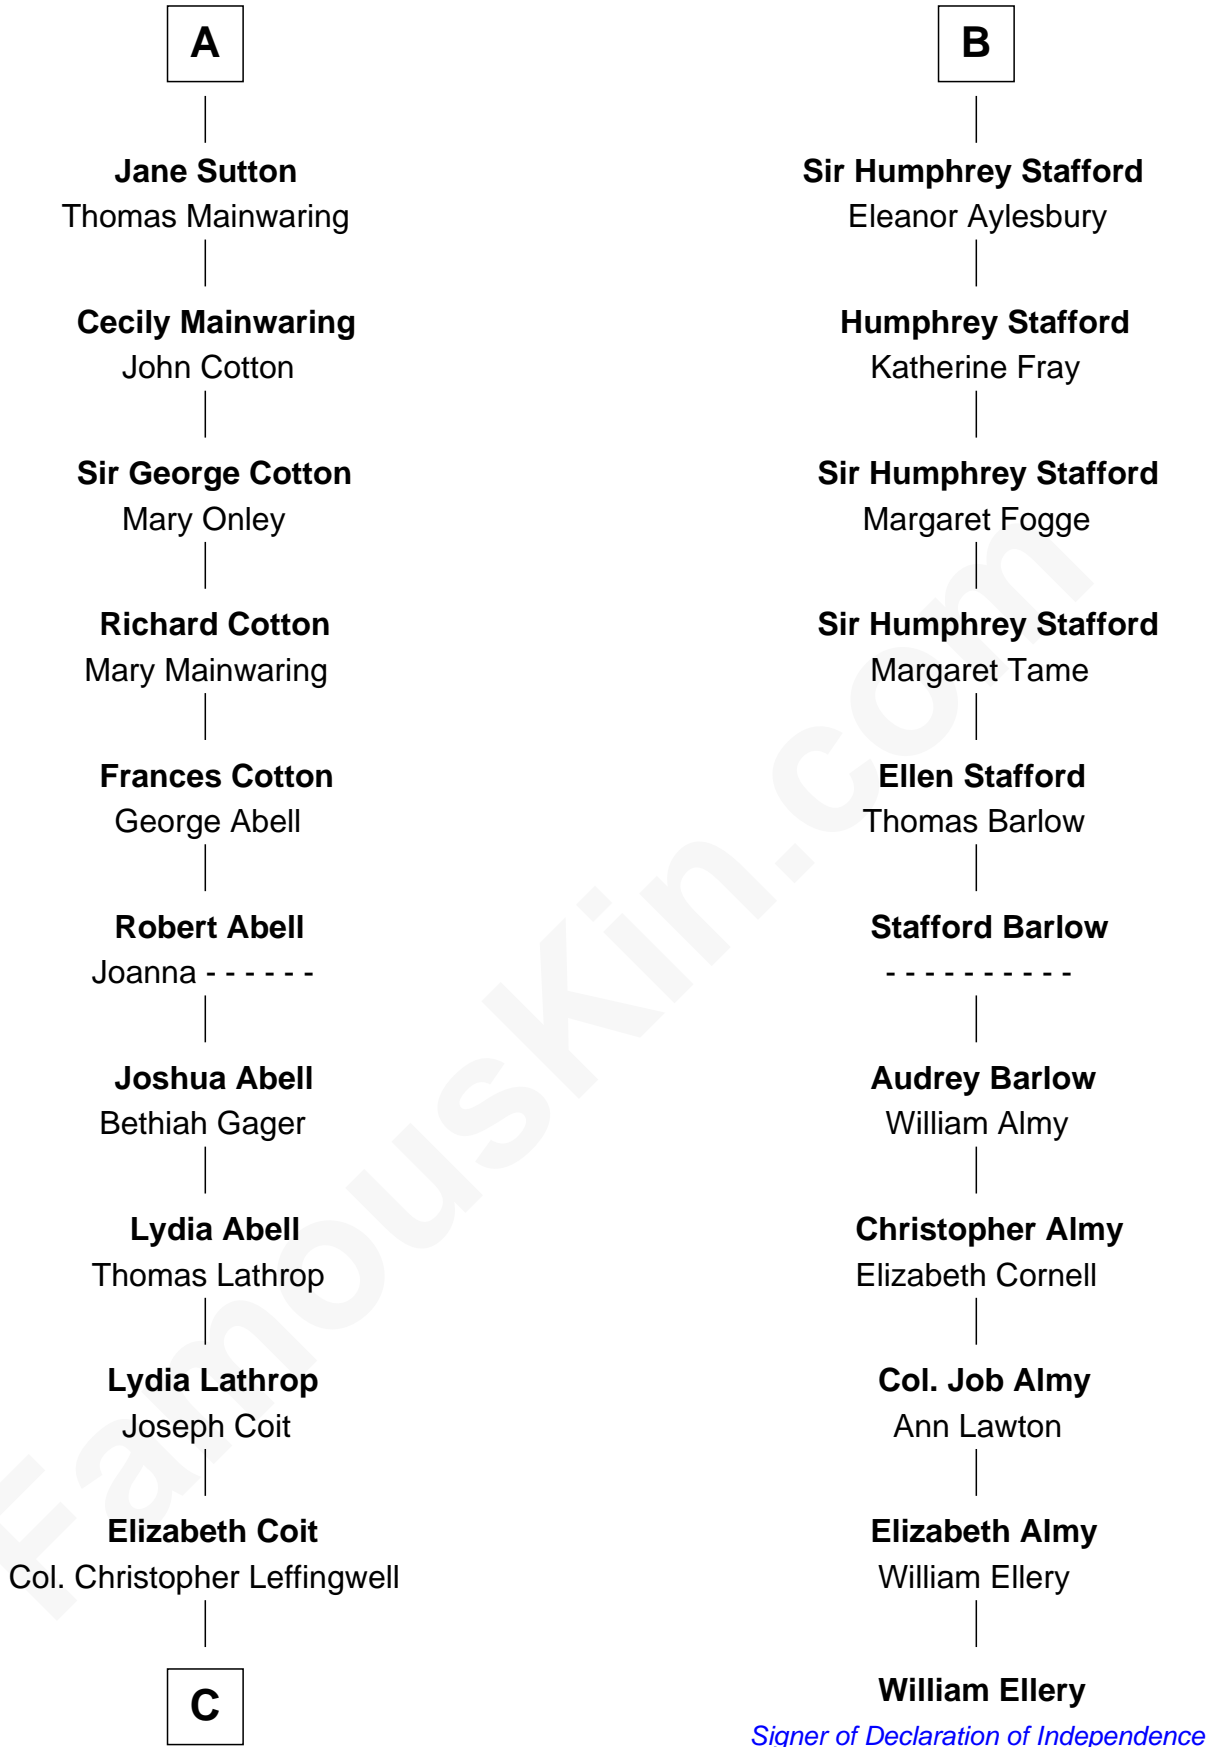

FamousKin.com Relationship Chart of

John Foster Dulles

52nd U.S. Secretary of State

17th cousin 4 times removed of

William Ellery

Signer of the Declaration of Independence

C

—
Joanna Leffingwell

Charles Lathrop

—
Harriet Wadsworth Lathrop

Rev. Miron Winslow

—
Harriet Lathrop Winslow

Rev. John Welsh Dulles

—
Allen Macy Dulles

Edith Foster

—
John Foster Dulles

52nd U.S. Secretary of State