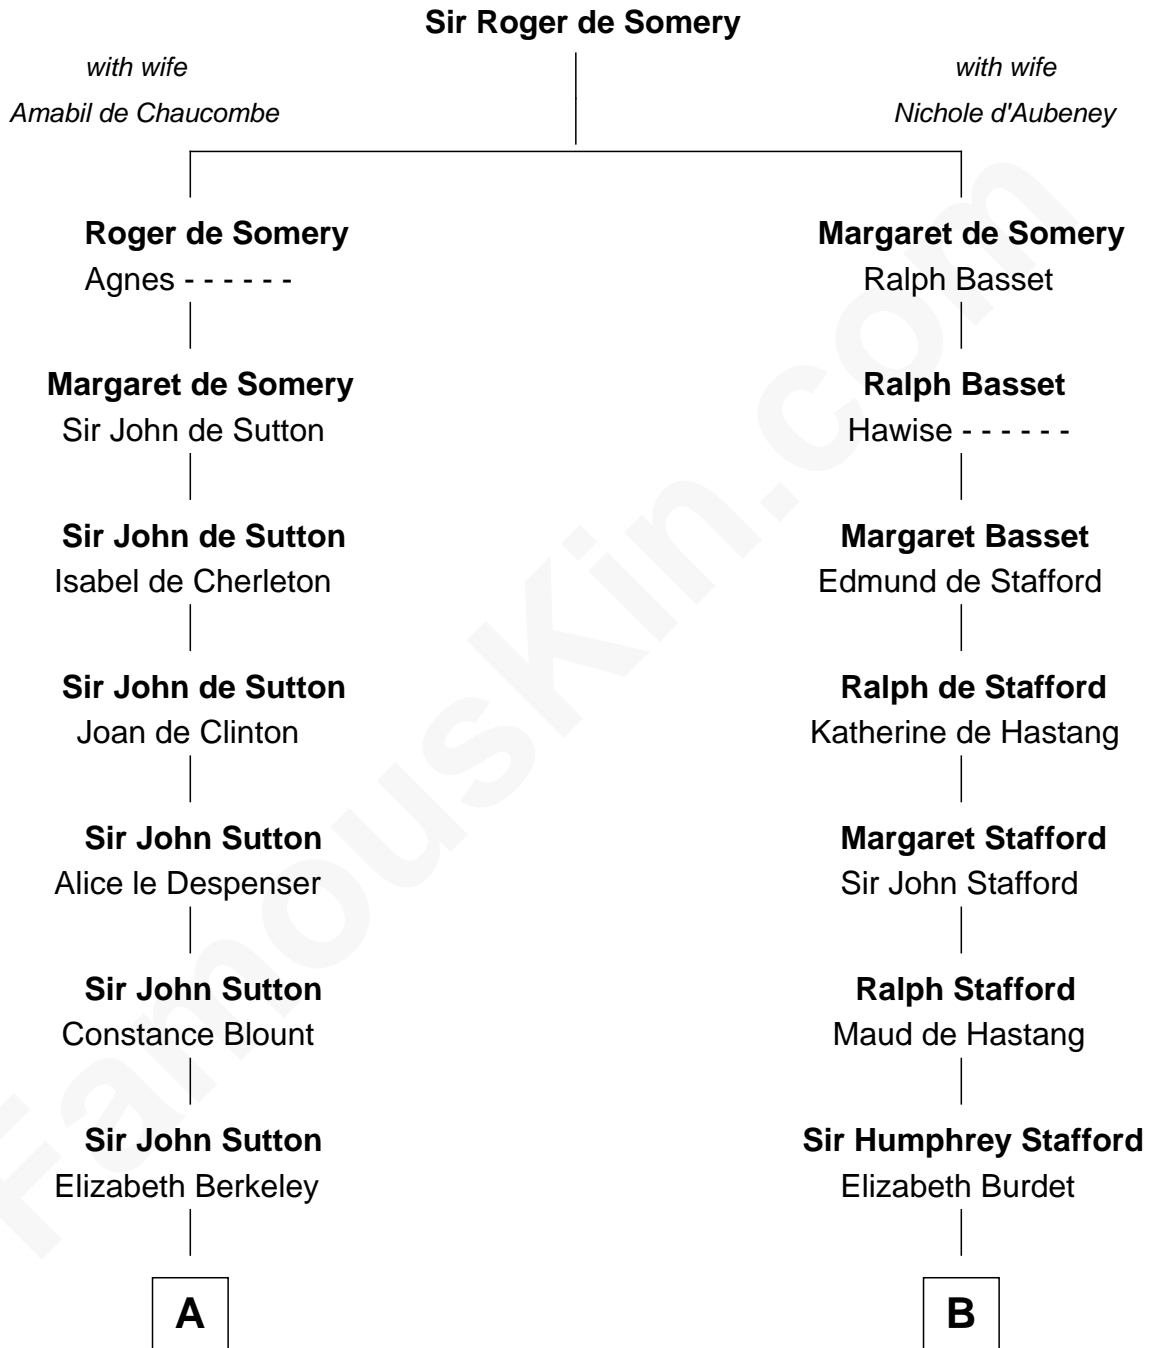

FamousKin.com Relationship Chart of

John Foster Dulles

52nd U.S. Secretary of State

17th cousin 4 times removed of

William Ellery

Signer of the Declaration of Independence

C

—
Joanna Leffingwell

Charles Lathrop

—
Harriet Wadsworth Lathrop

Rev. Miron Winslow

—
Harriet Lathrop Winslow

Rev. John Welsh Dulles

—
Allen Macy Dulles

Edith Foster

—
John Foster Dulles

52nd U.S. Secretary of State