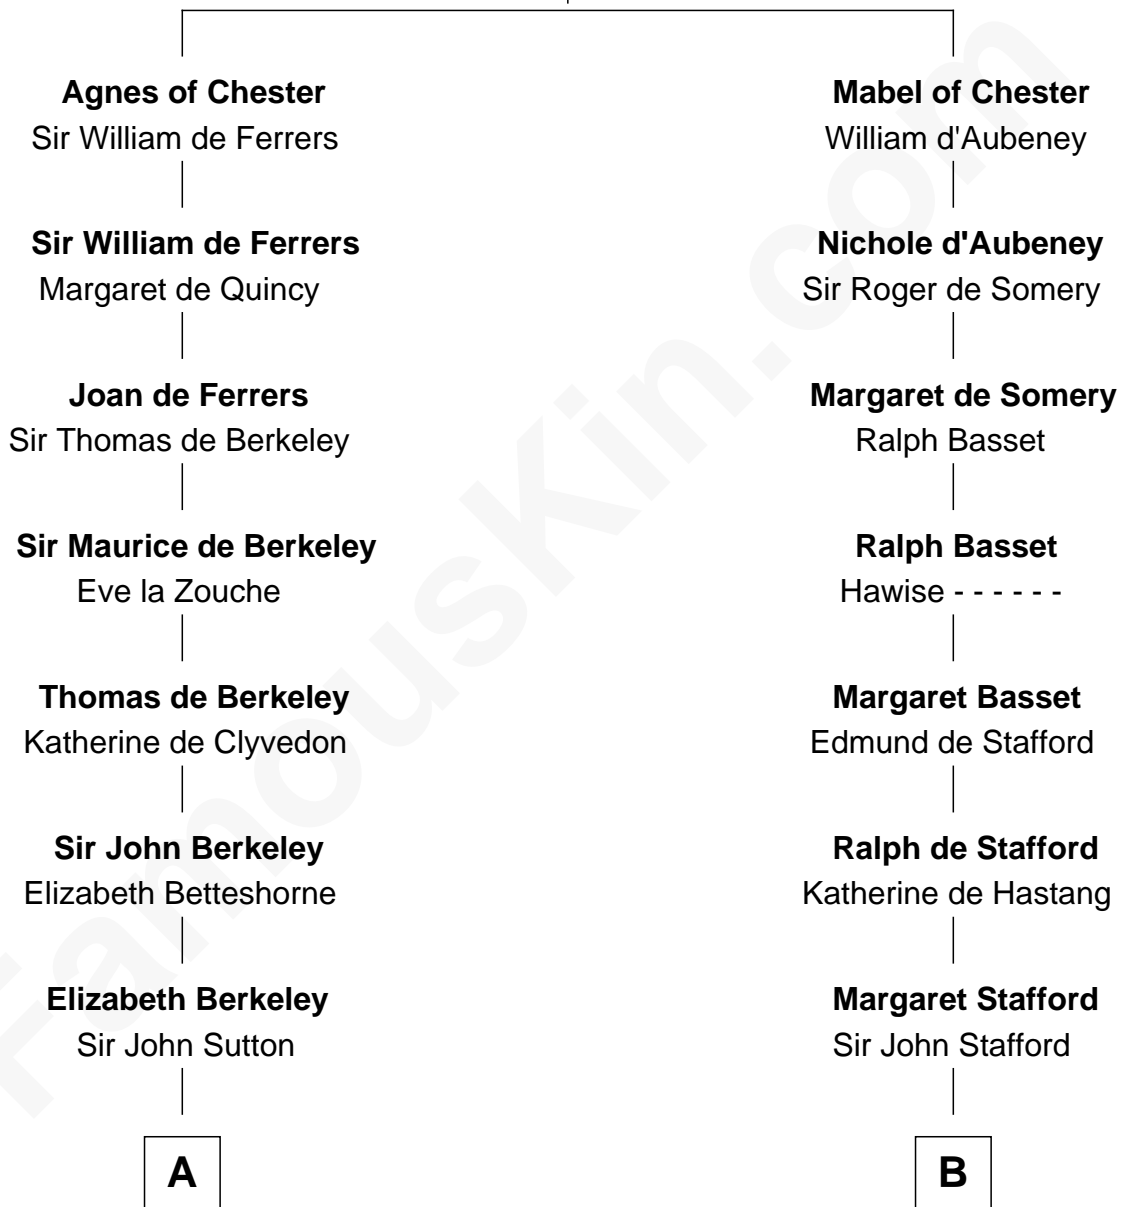

FamousKin.com Relationship Chart of

John Foster Dulles

52nd U.S. Secretary of State

19th cousin 2 times removed of

William Ellery

Signer of the Declaration of Independence

Hugh de Kevelioc
Bertrade de Montfort

C

Joanna Leffingwell

Charles Lathrop

Harriet Wadsworth Lathrop

Rev. Miron Winslow

Harriet Lathrop Winslow

Rev. John Welsh Dulles

Allen Macy Dulles

Edith Foster

John Foster Dulles

52nd U.S. Secretary of State

D

Col. Job Almy

Ann Lawton

Elizabeth Almy

William Ellery