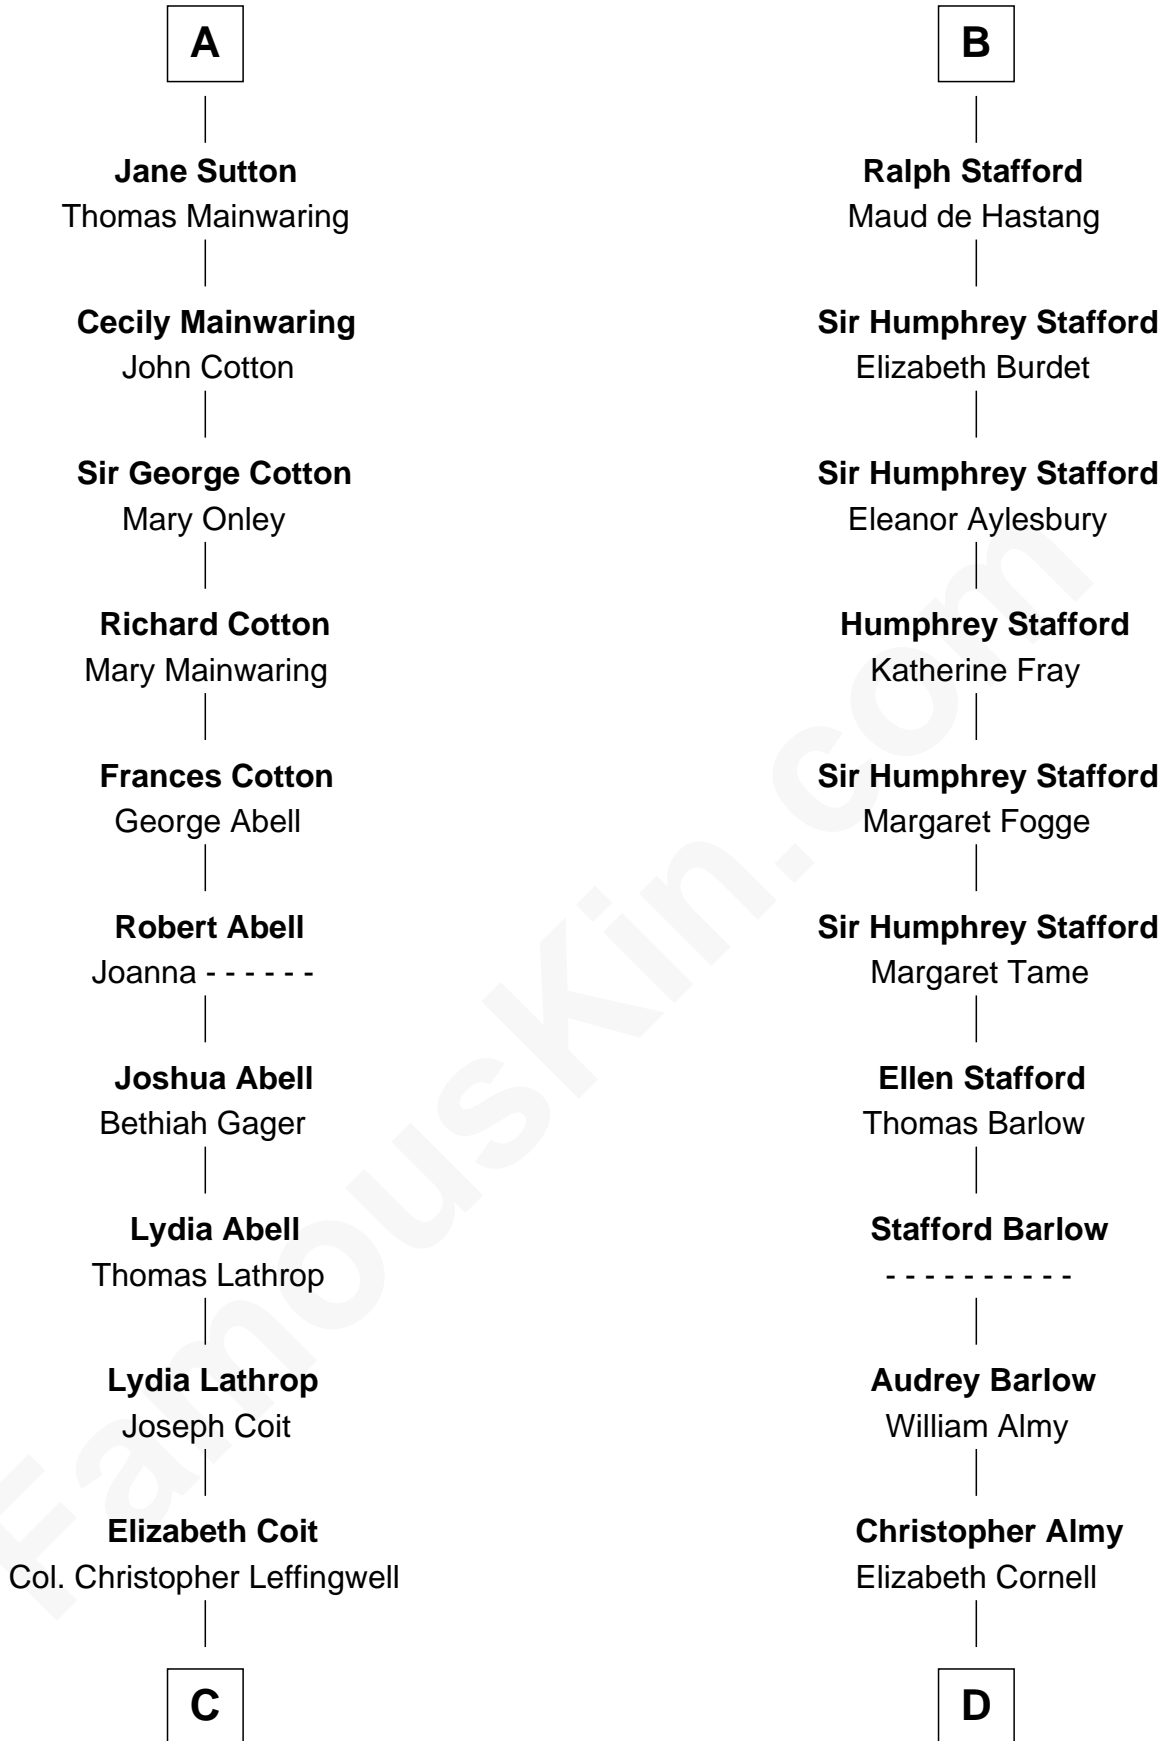

FamousKin.com Relationship Chart of

John Foster Dulles

52nd U.S. Secretary of State

19th cousin 2 times removed of

William Ellery

Signer of the Declaration of Independence

Hugh de Kevelioc
Bertrade de Montfort