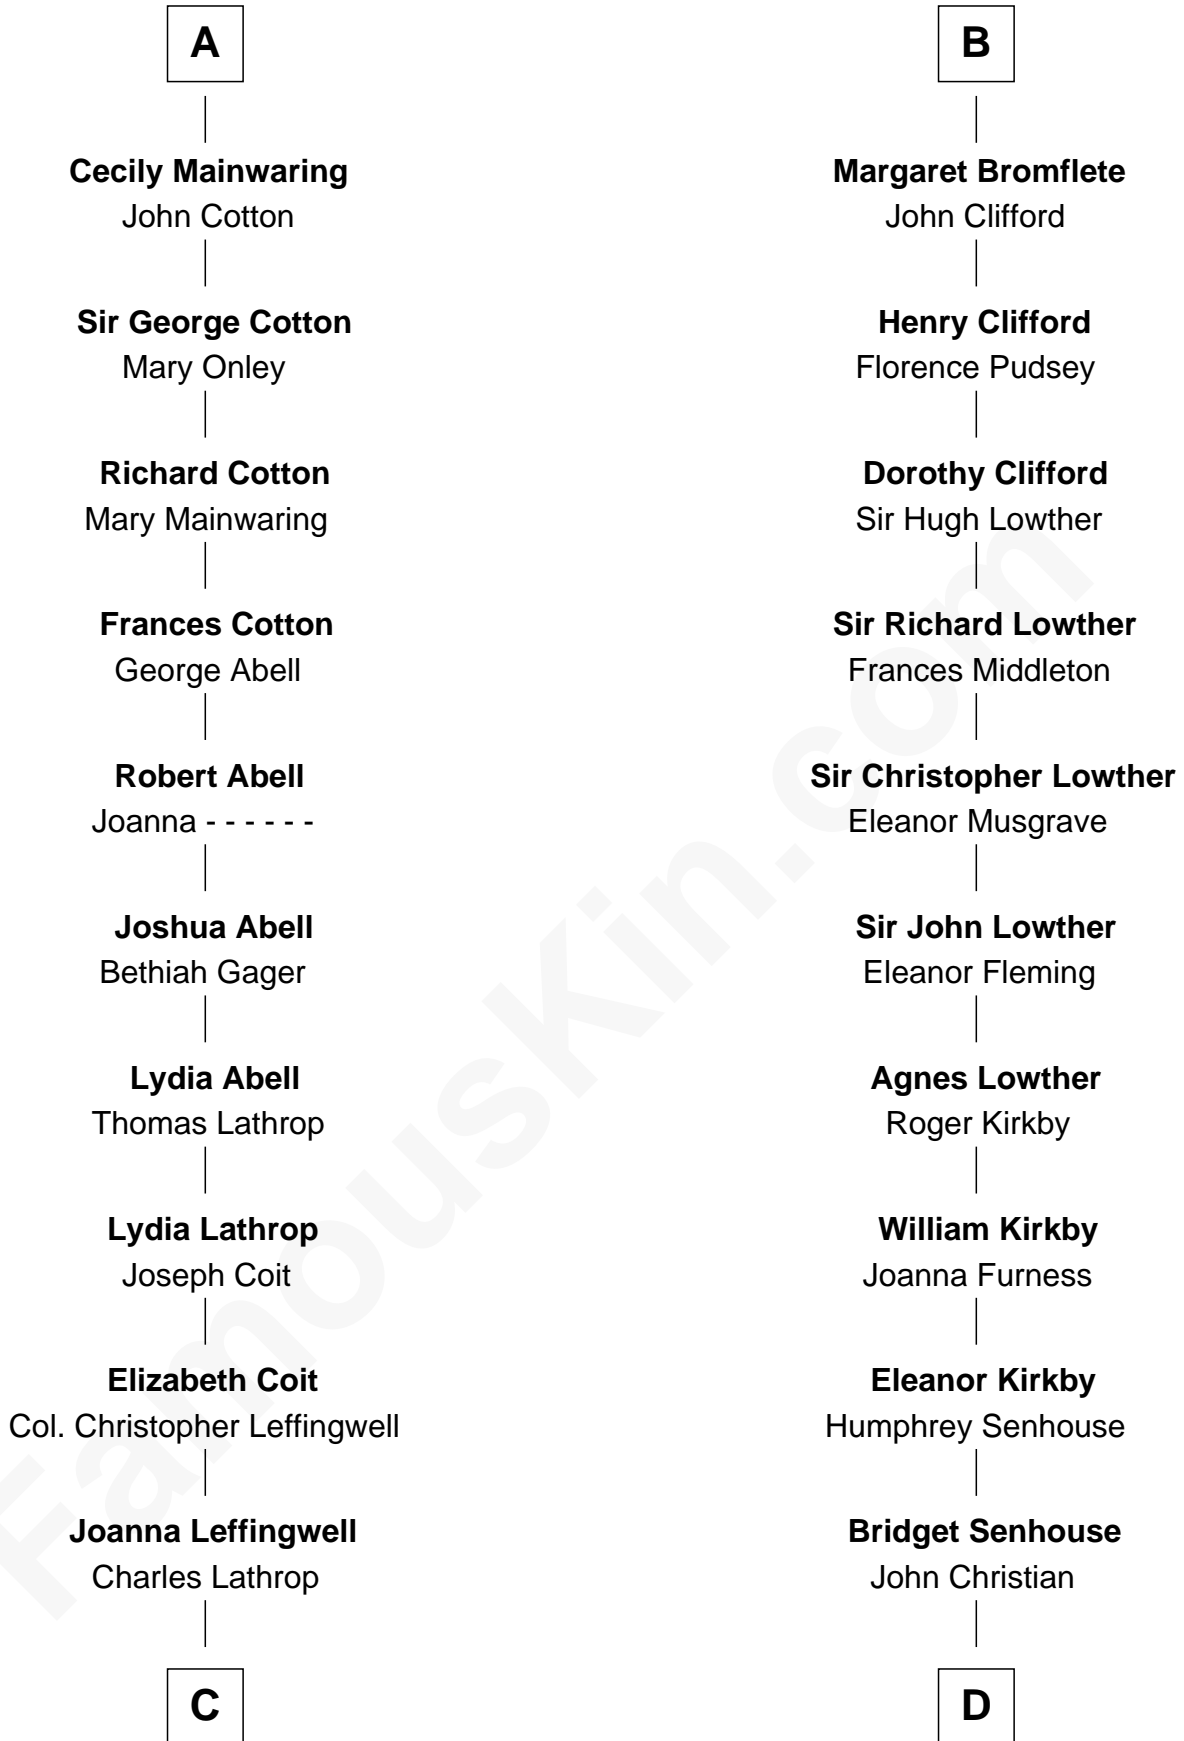

FamousKin.com Relationship Chart of

John Foster Dulles

52nd U.S. Secretary of State

18th cousin 2 times removed of

Fletcher Christian

Leader of the mutiny on the Bounty

Sir Richard FitzRoy

Rose de Dover

FamousKin.com