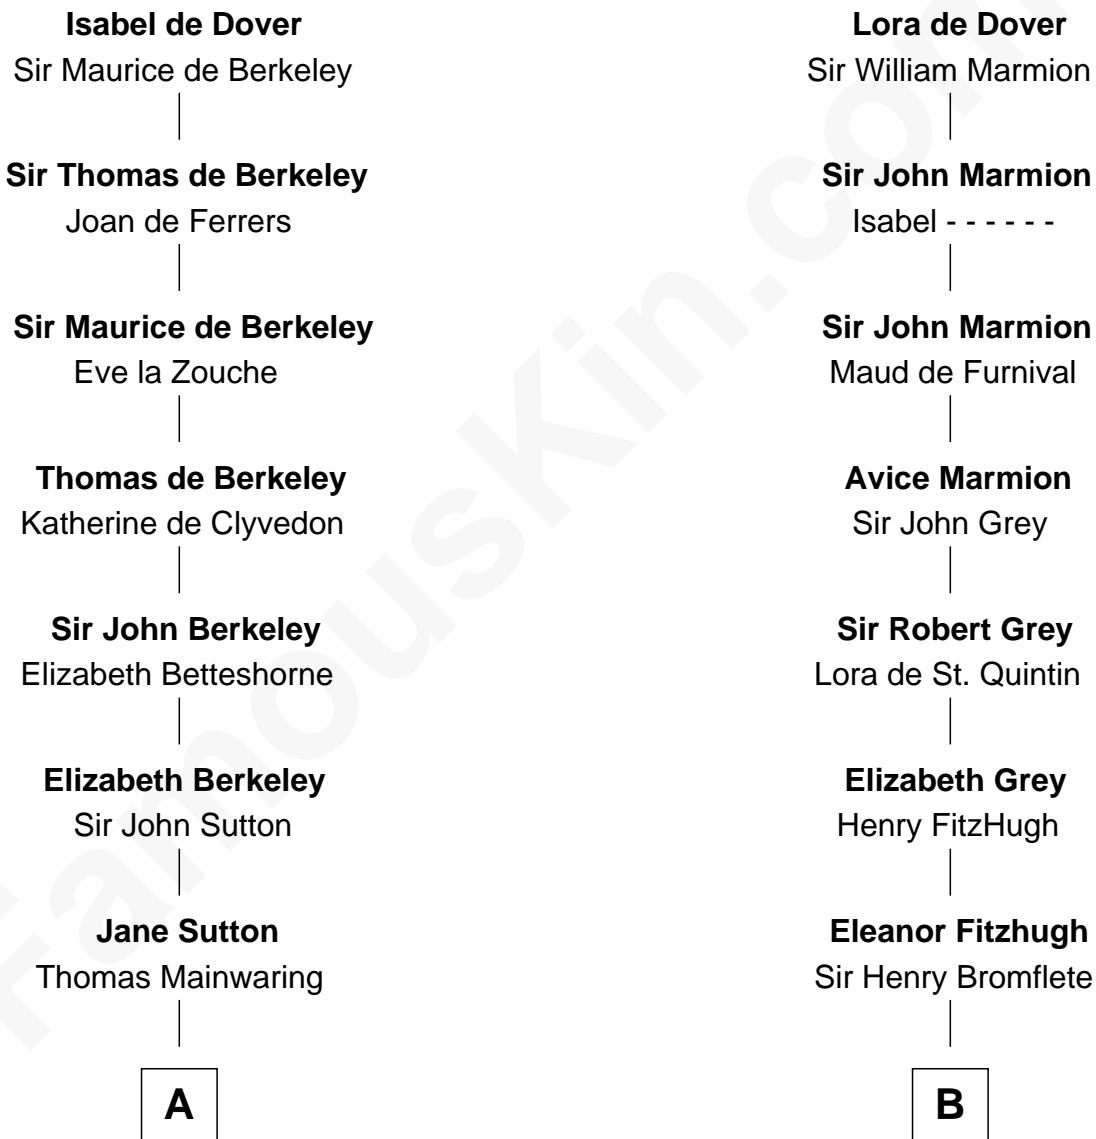

FamousKin.com Relationship Chart of

John Foster Dulles

52nd U.S. Secretary of State

18th cousin 2 times removed of

Fletcher Christian

Leader of the mutiny on the Bounty

Sir Richard FitzRoy

Rose de Dover