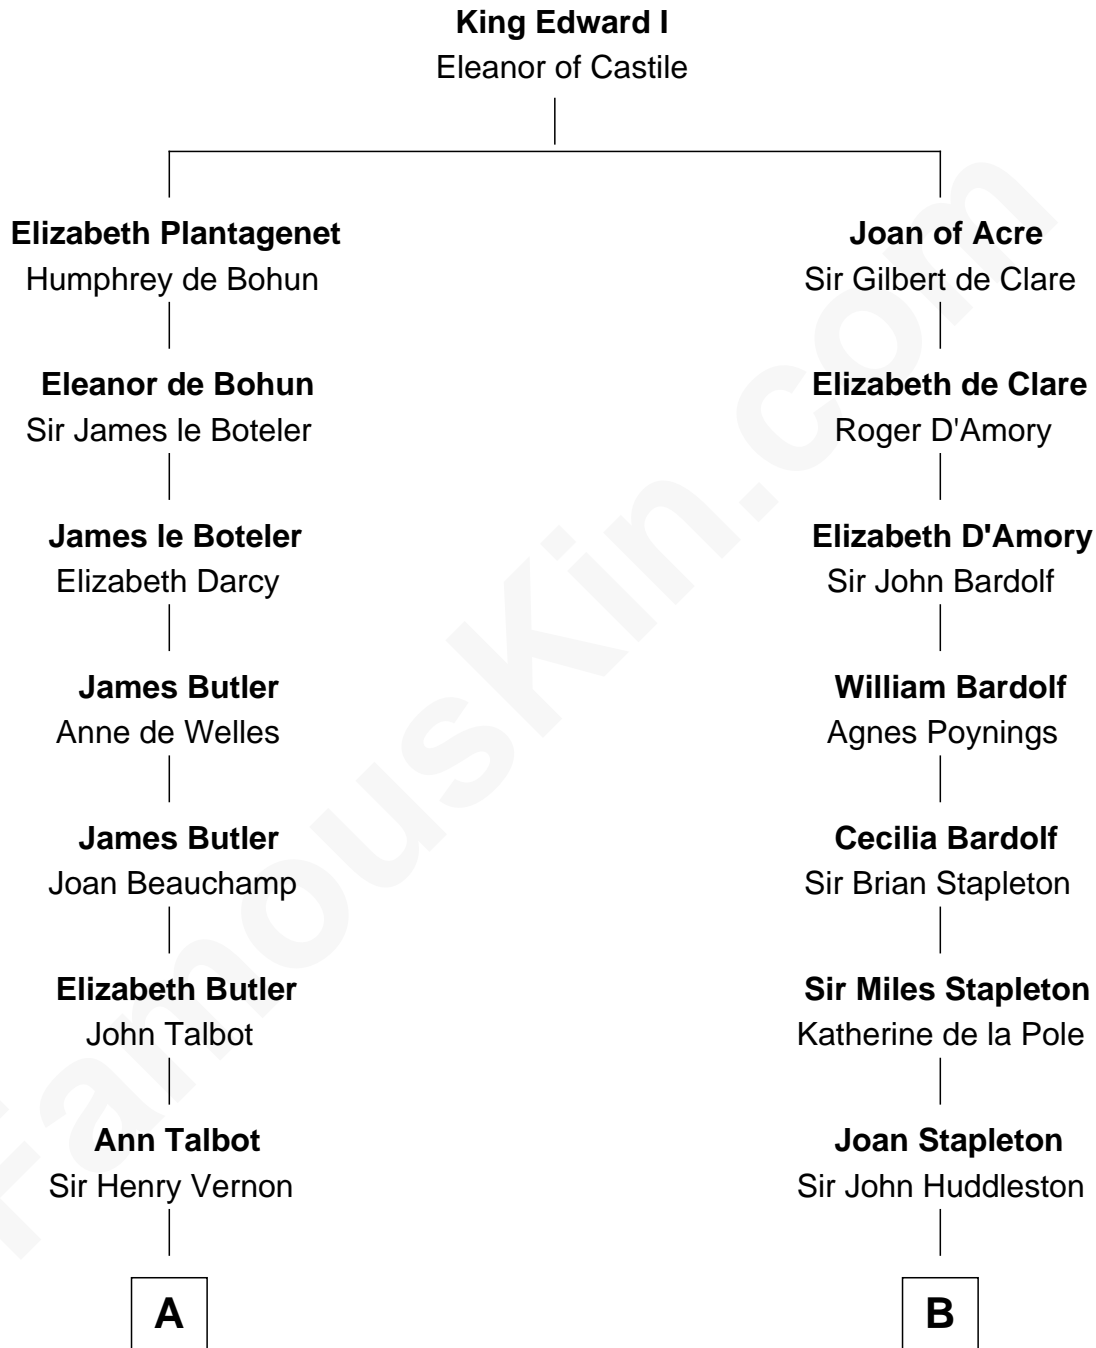

# FamousKin.com Relationship Chart of

**John Foster Dulles**

*52nd U.S. Secretary of State*

**16th cousin 5 times removed of**

**Fletcher Christian**

*Leader of the mutiny on the Bounty*

**C**

**Joanna Leffingwell**

Charles Lathrop

**Harriet Wadsworth Lathrop**

Rev. Miron Winslow

**Harriet Lathrop Winslow**

Rev. John Welsh Dulles

**Allen Macy Dulles**

Edith Foster

**John Foster Dulles**

*52nd U.S. Secretary of State*

FamousKin.com