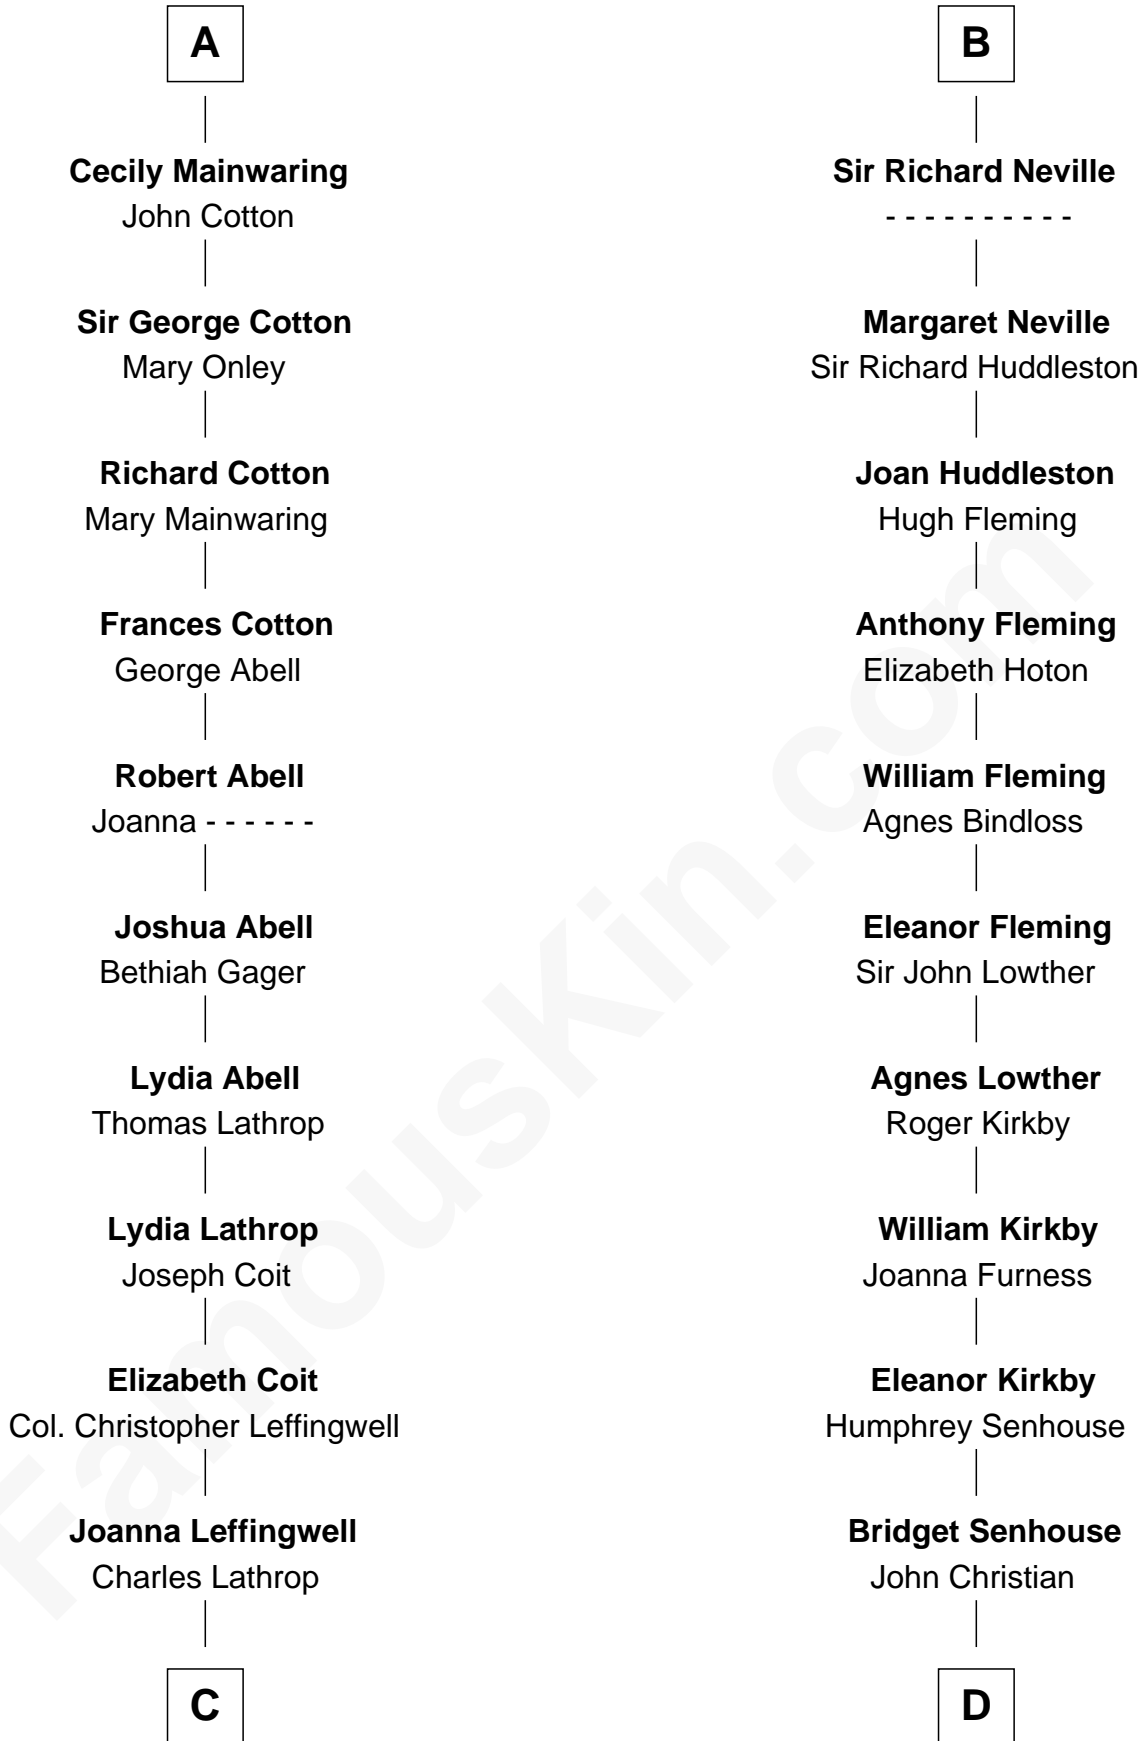

FamousKin.com Relationship Chart of

John Foster Dulles

52nd U.S. Secretary of State

18th cousin 2 times removed of

Fletcher Christian

Leader of the mutiny on the Bounty

William de Braiose

Eva Marshal

Eve de Braiose
Sir William de Cantilupe

Milicent de Cantilupe
Eudo la Zouche

Eve la Zouche
Sir Maurice de Berkeley

Thomas de Berkeley
Katherine de Clyvedon

Sir John Berkeley
Elizabeth Betteshorne

Elizabeth Berkeley
Sir John Sutton

Jane Sutton
Thomas Mainwaring

A

Maud de Braose
Roger Mortimer

Sir Edmund Mortimer
Margaret de Fiennes

Iseult de Mortimer
Sir Hugh I de Audley

Alice de Audley
Sir Ralph de Neville

Sir John de Neville
Maude de Percy

Sir Ralph Neville
Joan Beaufort

Sir Richard Neville
Alice Montagu

B

FamousKin.com