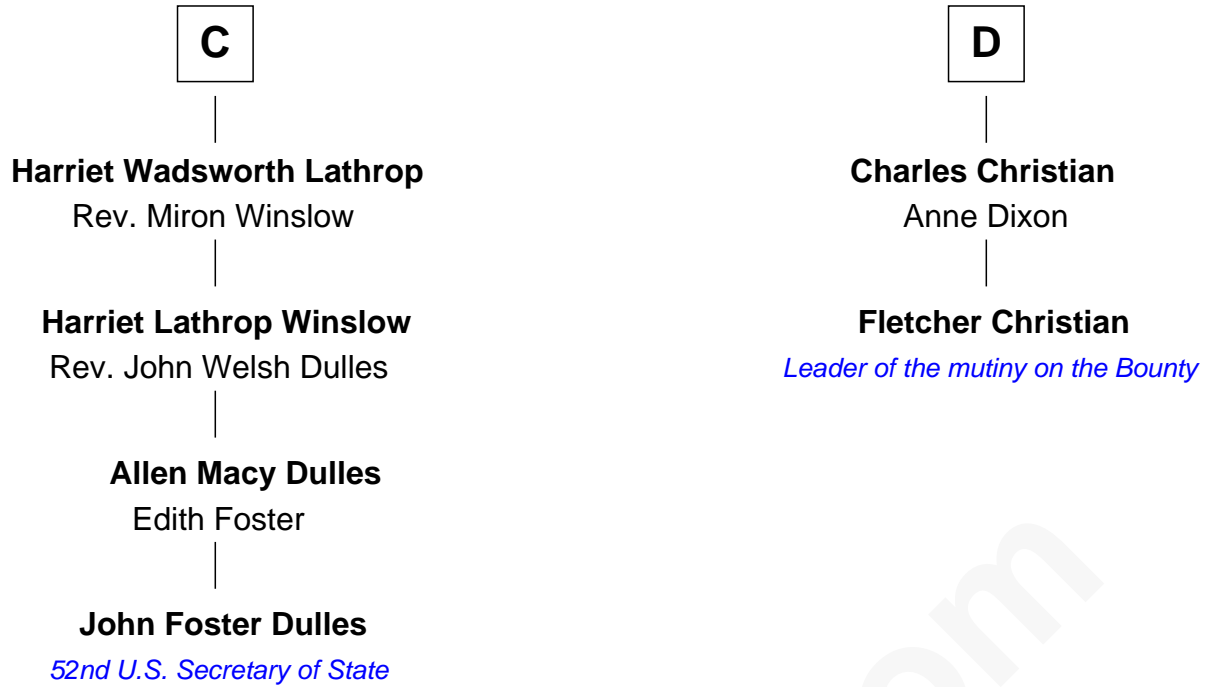

FamousKin.com Relationship Chart of

John Foster Dulles

52nd U.S. Secretary of State

18th cousin 2 times removed of

Fletcher Christian

Leader of the mutiny on the Bounty

William de Braiose

Eva Marshal

Eve de Braiose
Sir William de Cantilupe

Milicent de Cantilupe
Eudo la Zouche

Eve la Zouche
Sir Maurice de Berkeley

Thomas de Berkeley
Katherine de Clyvedon

Sir John Berkeley
Elizabeth Betteshorne

Elizabeth Berkeley
Sir John Sutton

Jane Sutton
Thomas Mainwaring

A

Maud de Braose
Roger Mortimer

Sir Edmund Mortimer
Margaret de Fiennes

Iseult de Mortimer
Sir Hugh I de Audley

Alice de Audley
Sir Ralph de Neville

Sir John de Neville
Maude de Percy

Sir Ralph Neville
Joan Beaufort

Sir Richard Neville
Alice Montagu

B

FamousKin.com