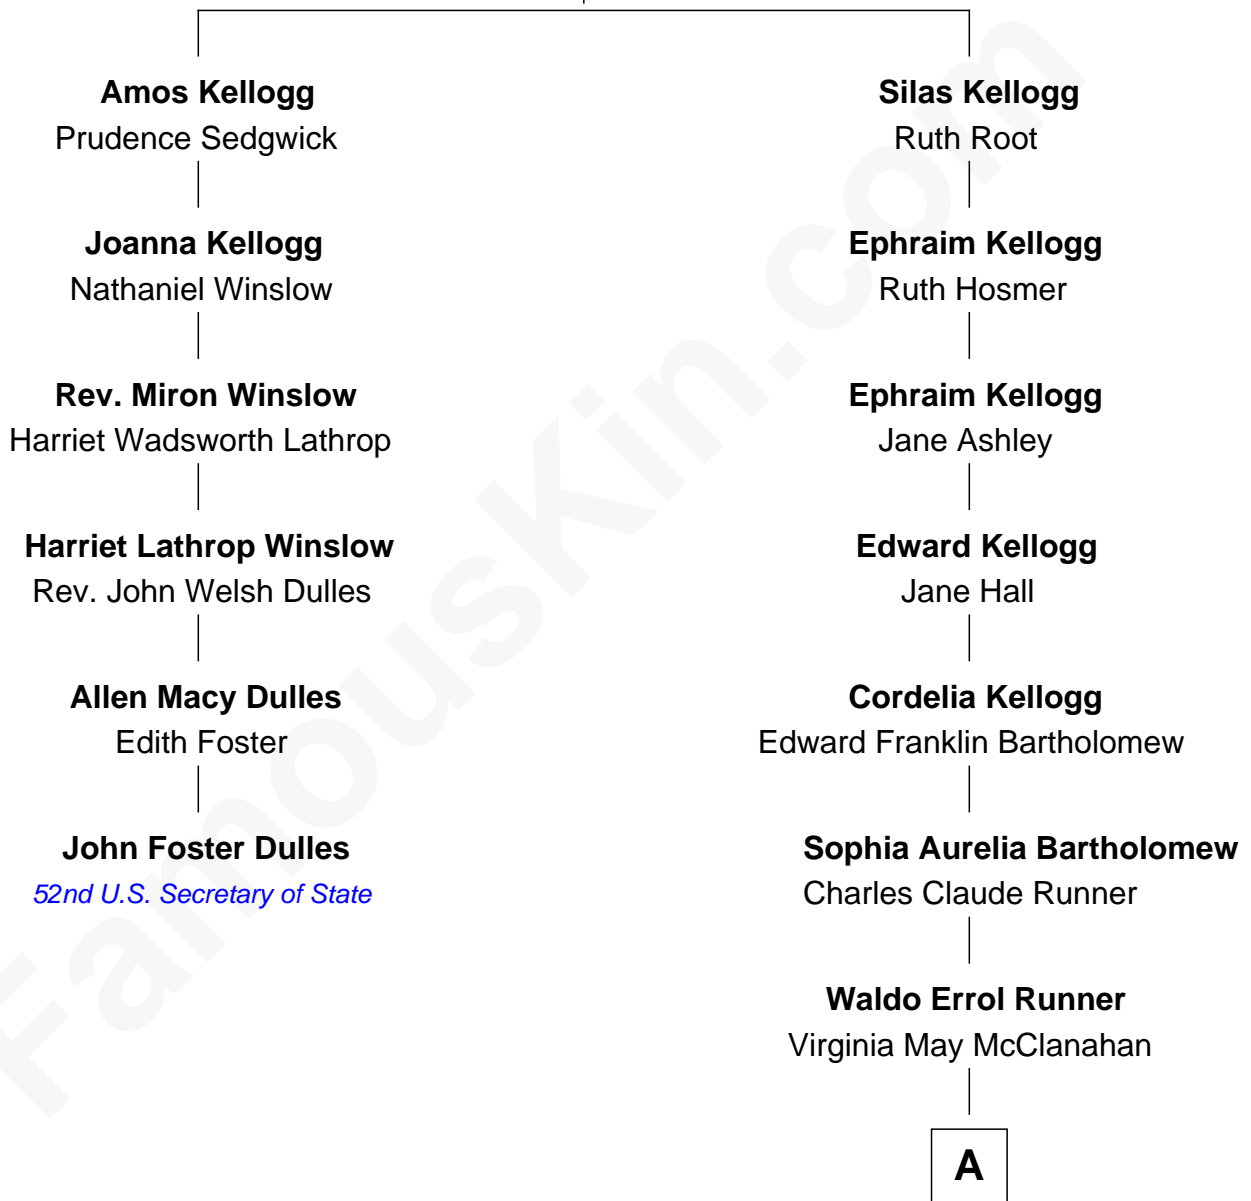

# FamousKin.com Relationship Chart of

**John Foster Dulles**

*52nd U.S. Secretary of State*

5th cousin 3 times removed of

**Clint Eastwood**

*TV & Film Actor and Director*

**Stephen Kellogg**

Lydia Belden

**A**

|  
**Margaret Ruth Runner**

Clinton Eastwood

|  
**Clint Eastwood**

*TV & Film Actor and Director*

FamousKin.com