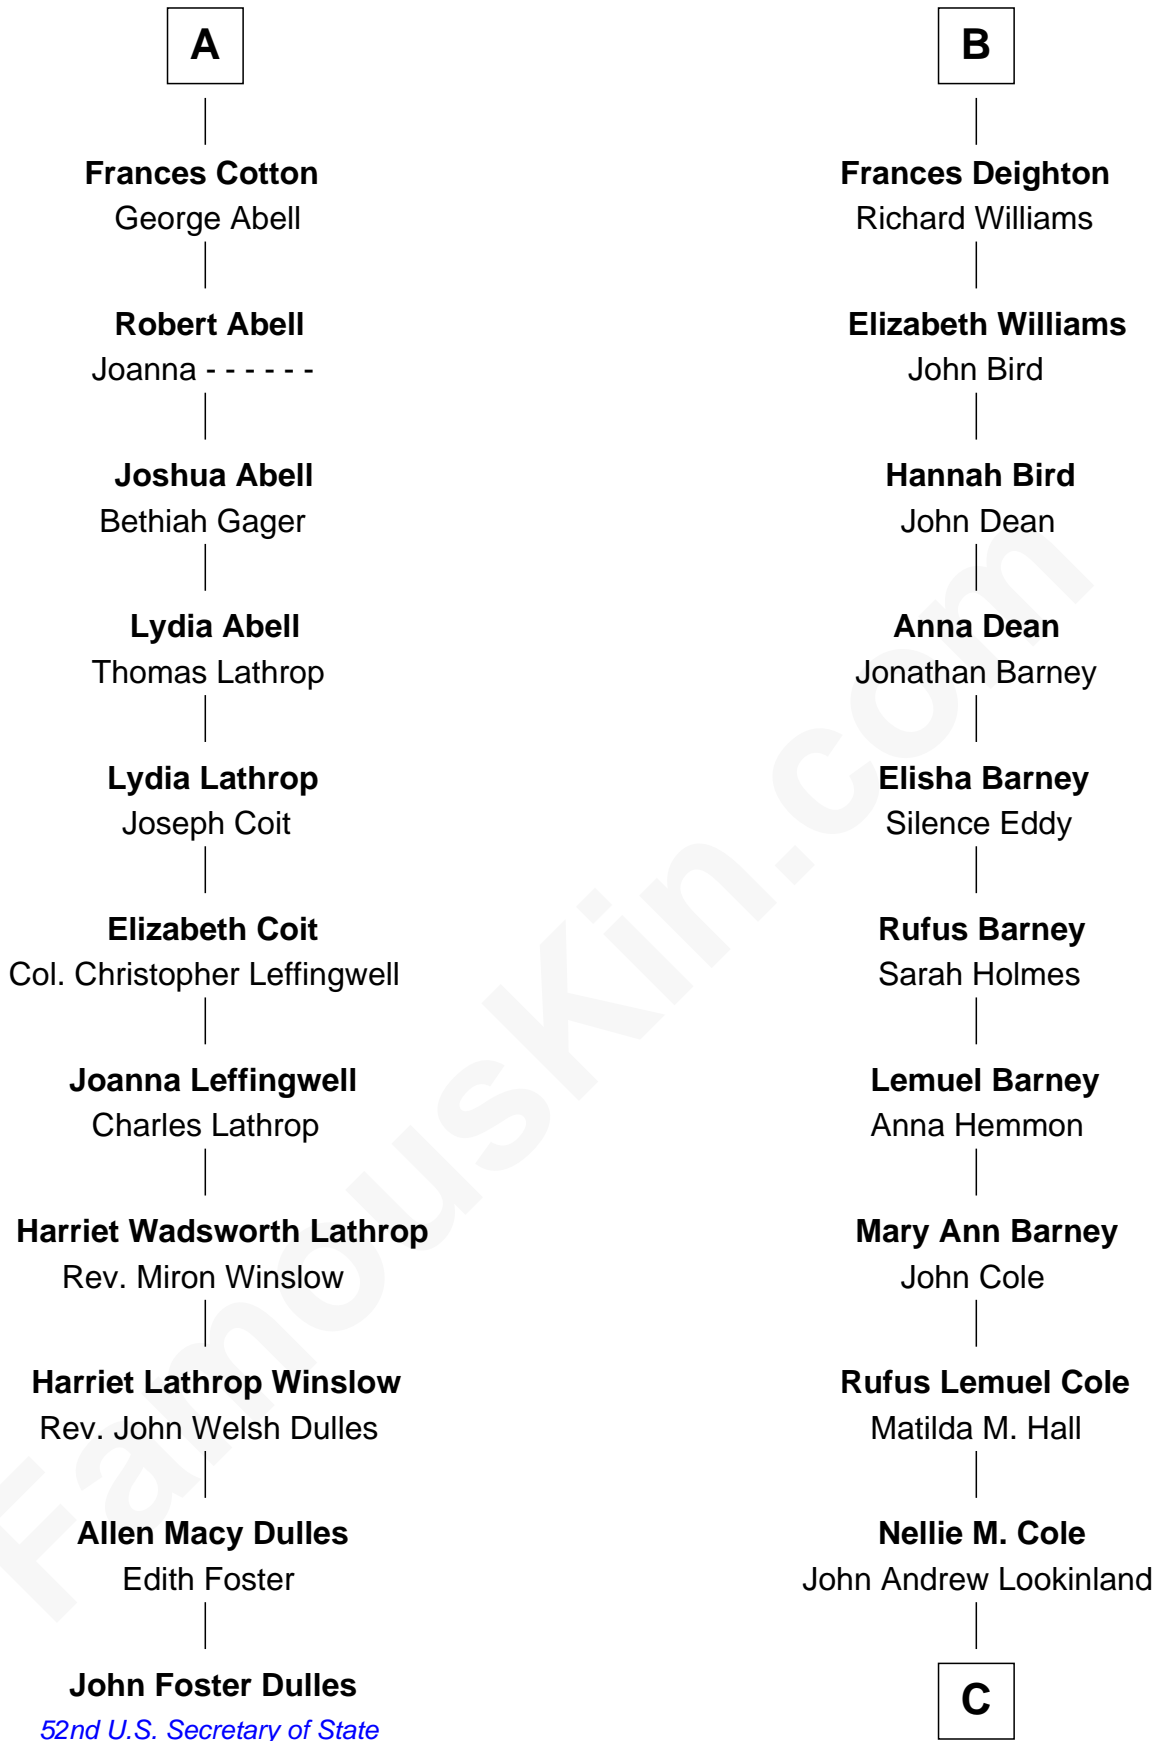

# FamousKin.com Relationship Chart of

**John Foster Dulles**

*52nd U.S. Secretary of State*

17th cousin 2 times removed of

**Michael Lookinland**

*TV Actor*

**Sir Edmund Ferrers**

Ellen Roche

**C**

—  
**Orrin Paul Lookinland**

Madeline Tait

—  
**Paul Russell Lookinland**

Karen Ruth McKinney

—  
**Michael Lookinland**

*TV Actor*

FamousKin.com