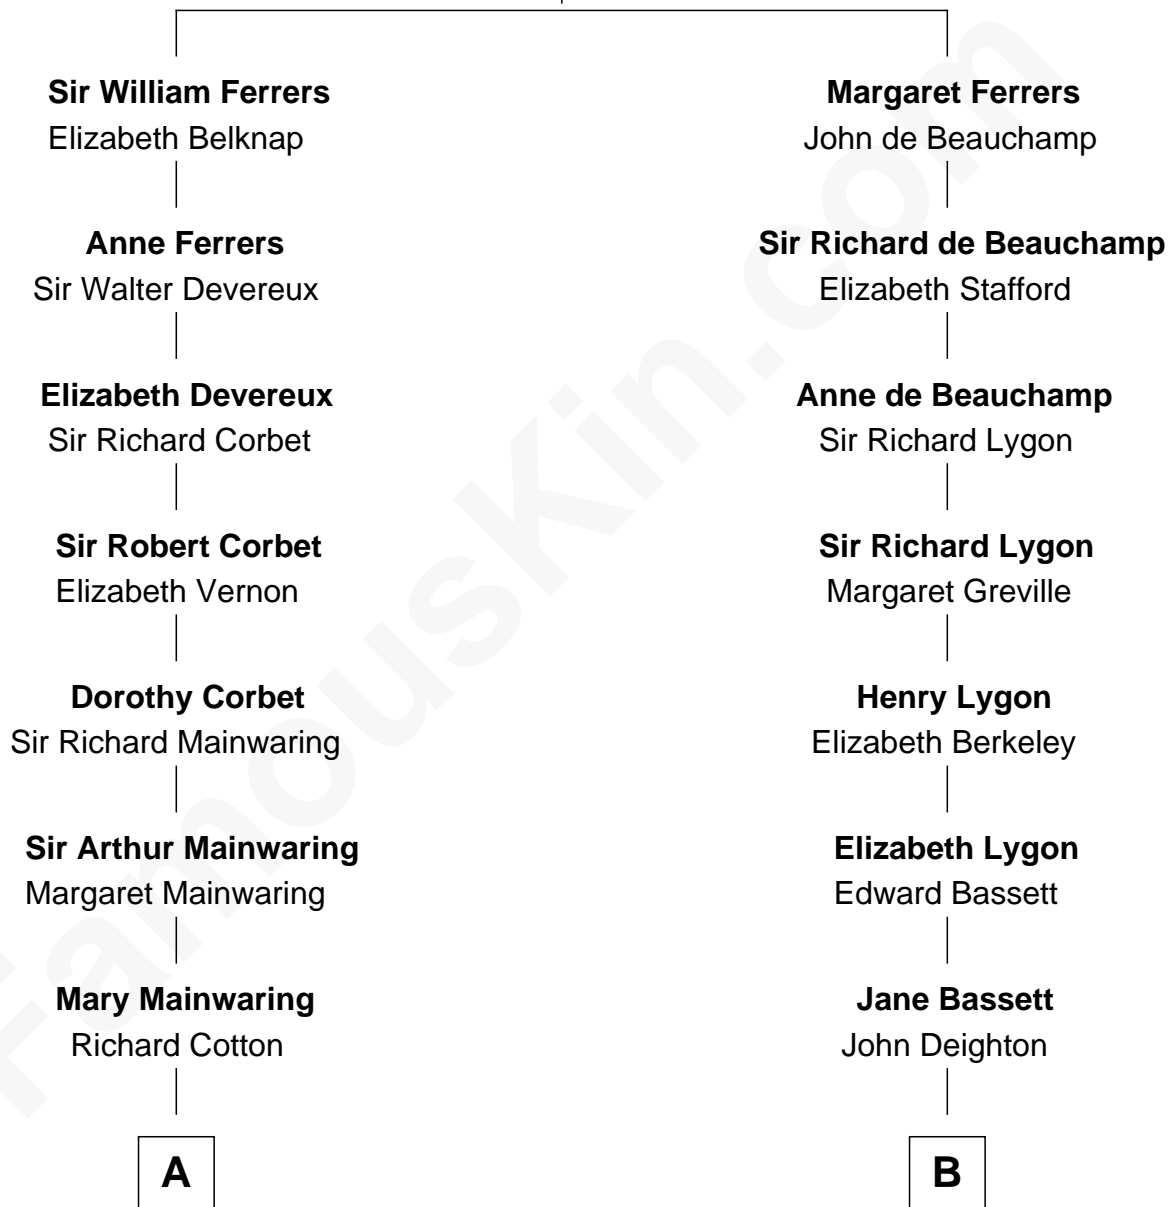

# FamousKin.com Relationship Chart of

**John Foster Dulles**

*52nd U.S. Secretary of State*

17th cousin 2 times removed of

**Michael Lookinland**

*TV Actor*

**Sir Edmund Ferrers**

Ellen Roche

**C**

—  
**Orrin Paul Lookinland**

Madeline Tait

—  
**Paul Russell Lookinland**

Karen Ruth McKinney

—  
**Michael Lookinland**

*TV Actor*

FamousKin.com