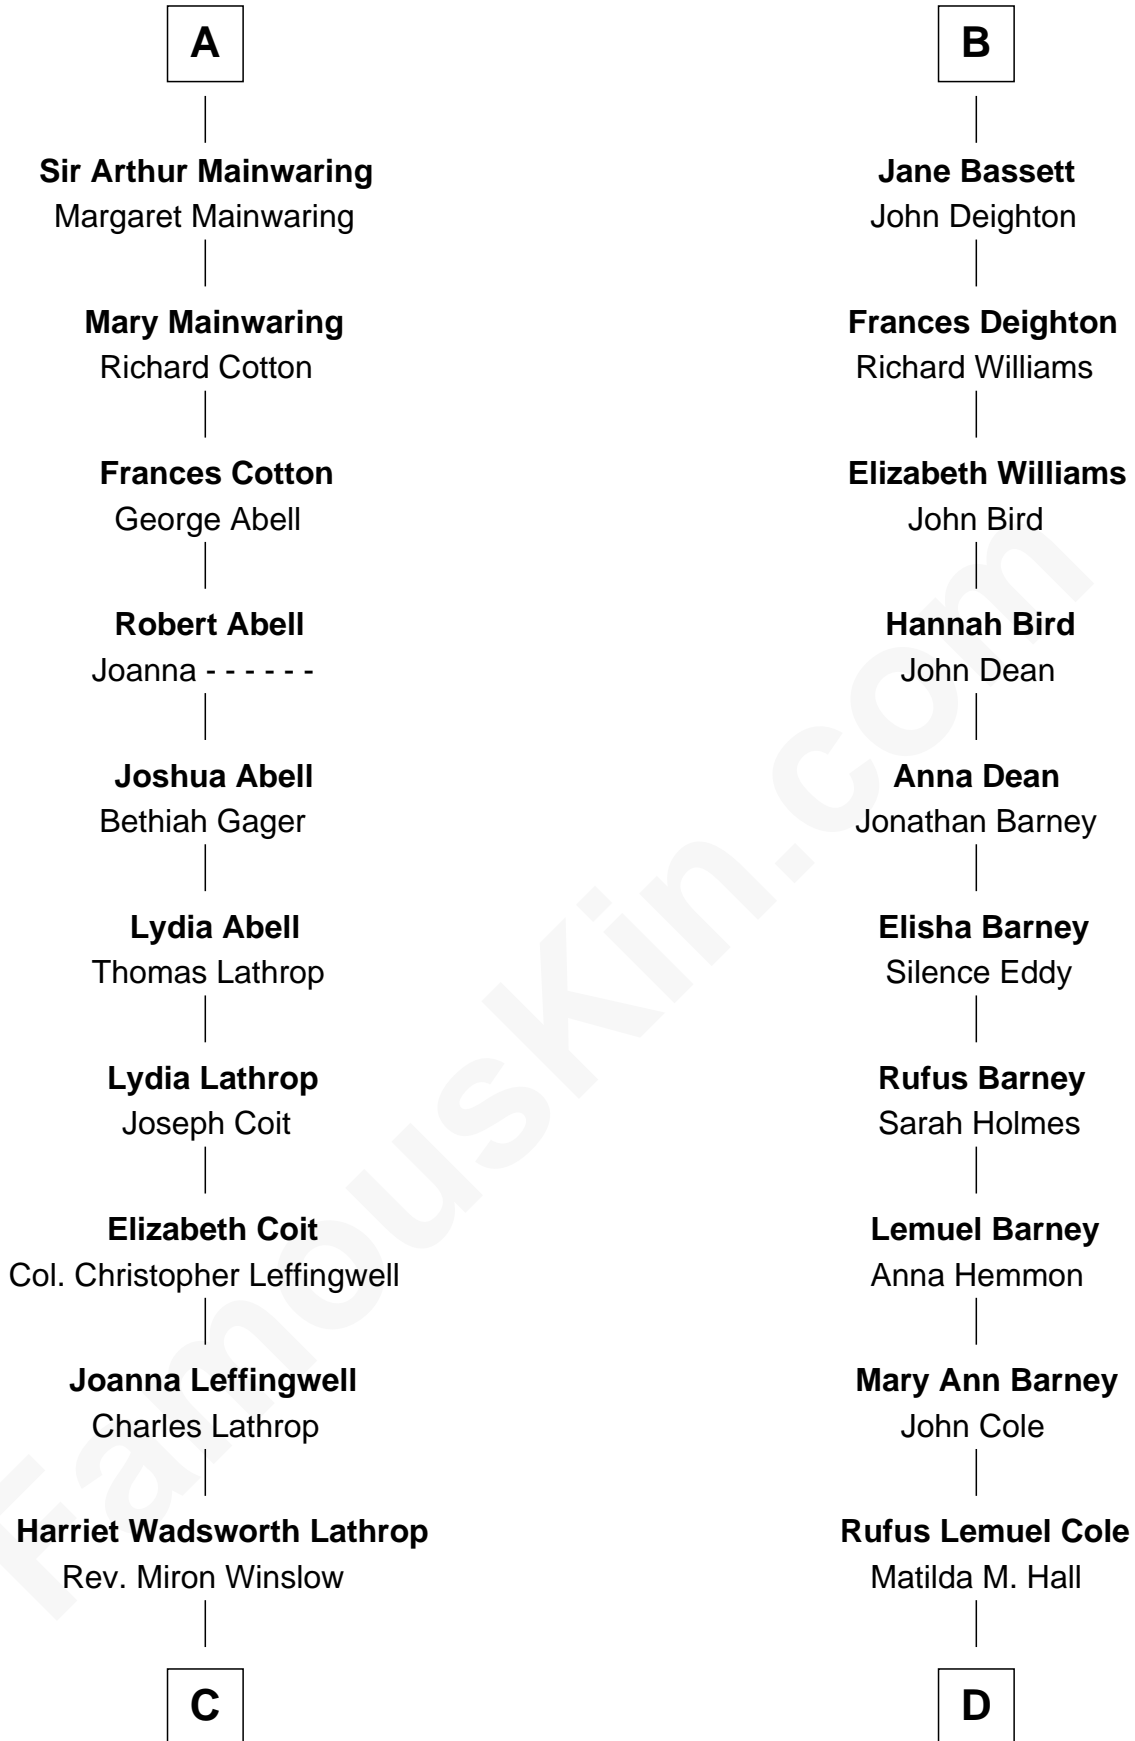

FamousKin.com Relationship Chart of

John Foster Dulles

52nd U.S. Secretary of State

19th cousin 1 time removed of

Michael Lookinland

TV Actor

C

Harriet Lathrop Winslow