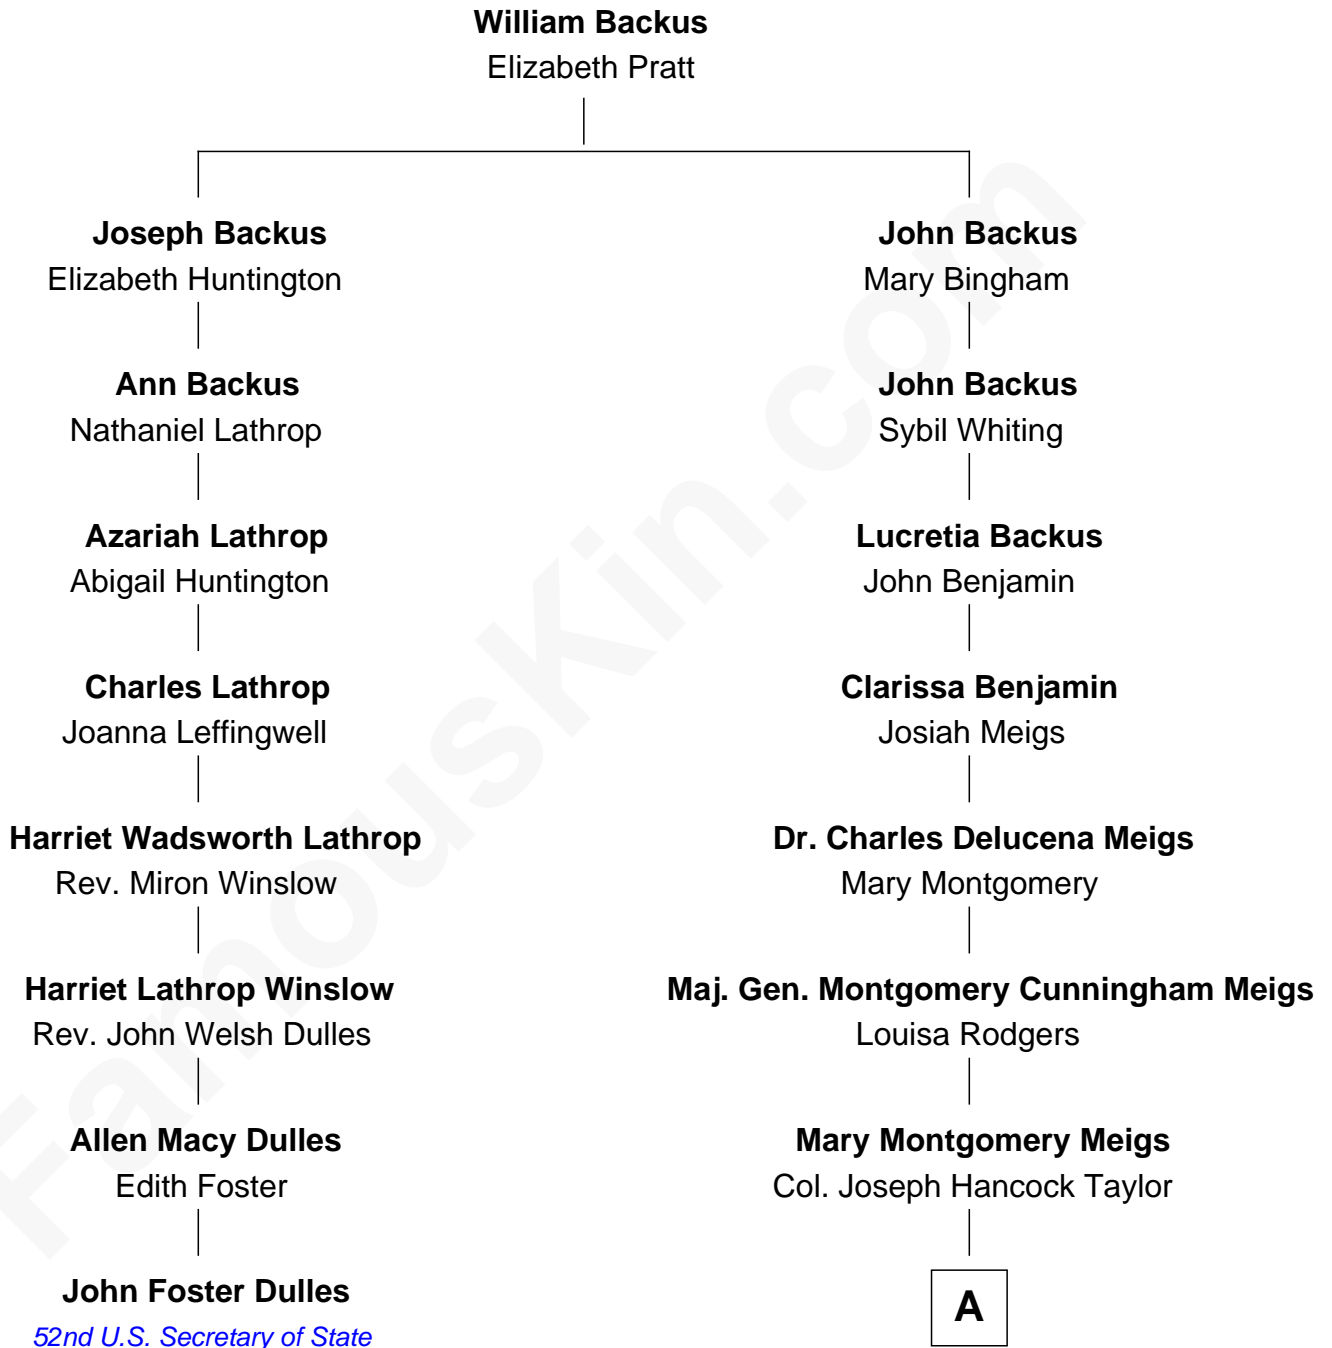

# FamousKin.com Relationship Chart of

**John Foster Dulles**

*52nd U.S. Secretary of State*

7th cousin 3 times removed of

**Parker Stevenson**

*TV and Movie Actor*

**A**

—  
**Evelyn Taylor**

Eli Kirk Price

—  
**Philip Price**

Sarah Meade Harrison

—  
**Sarah Meade Price**

Richard Stevenson Parker

—  
**Parker Stevenson**

*TV and Movie Actor*

FamousKin.com