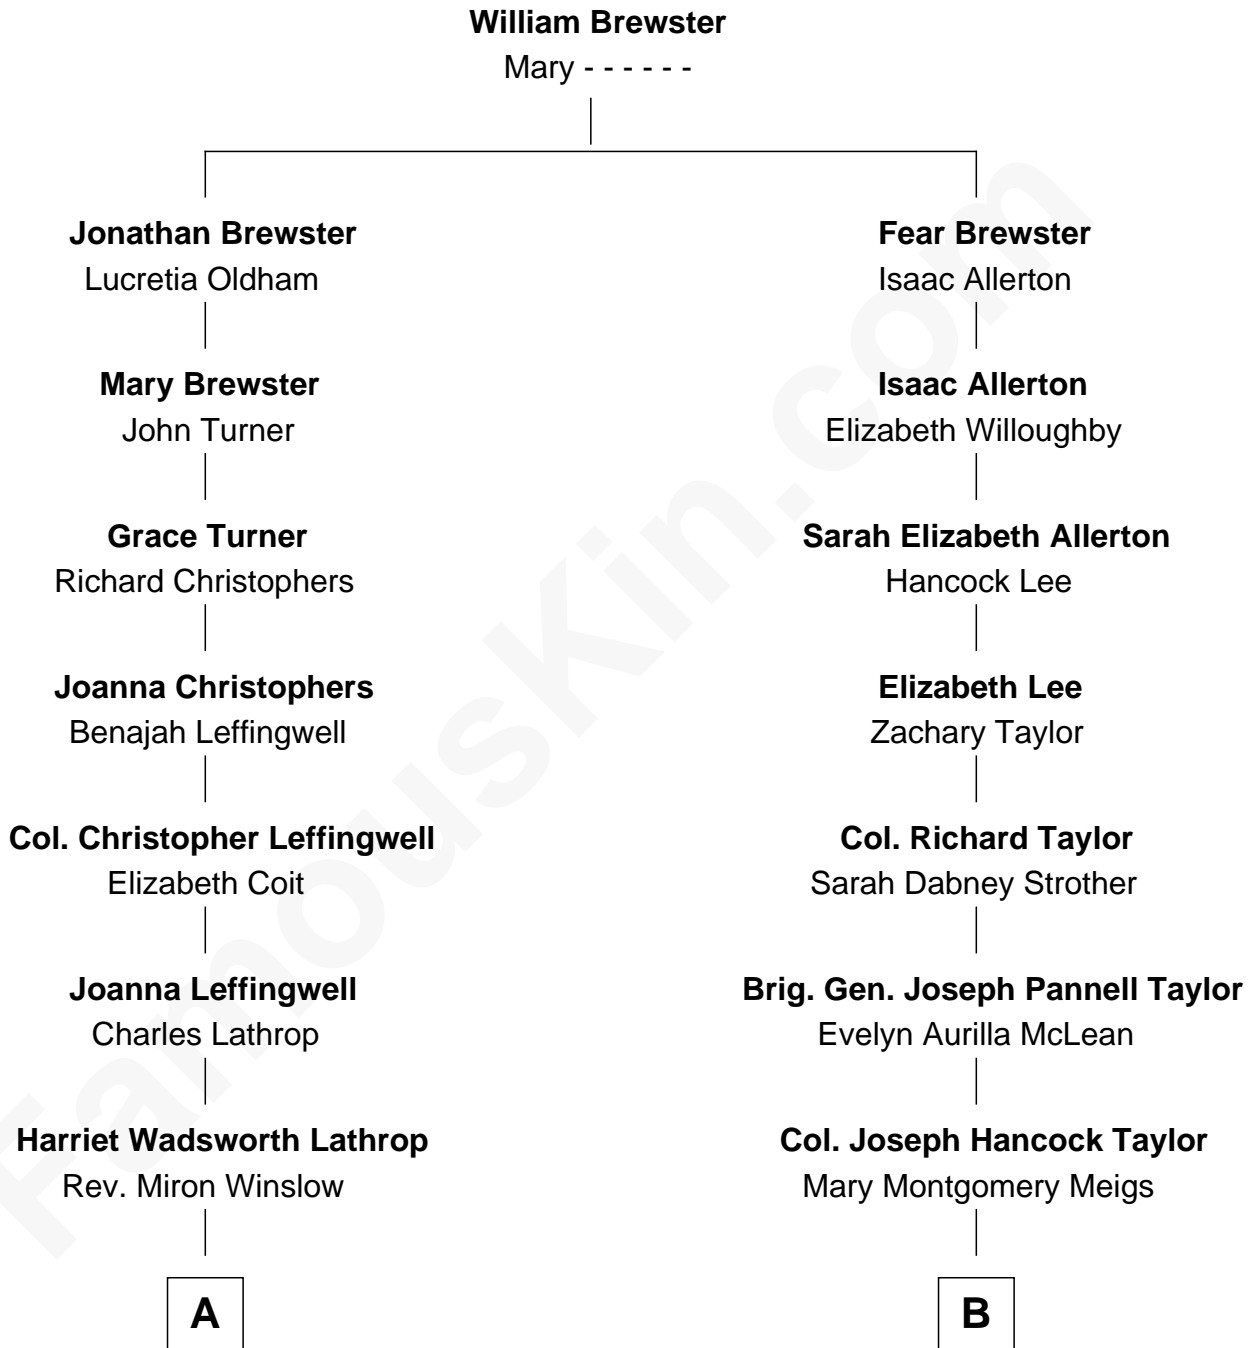

FamousKin.com Relationship Chart of

John Foster Dulles

52nd U.S. Secretary of State

9th cousin 1 time removed of

Parker Stevenson

TV and Movie Actor

A

Harriet Lathrop Winslow
Rev. John Welsh Dulles

Allen Macy Dulles
Edith Foster

John Foster Dulles
52nd U.S. Secretary of State

B

Evelyn Taylor
Eli Kirk Price

Philip Price
Sarah Meade Harrison

Sarah Meade Price
Richard Stevenson Parker

Parker Stevenson
TV and Movie Actor