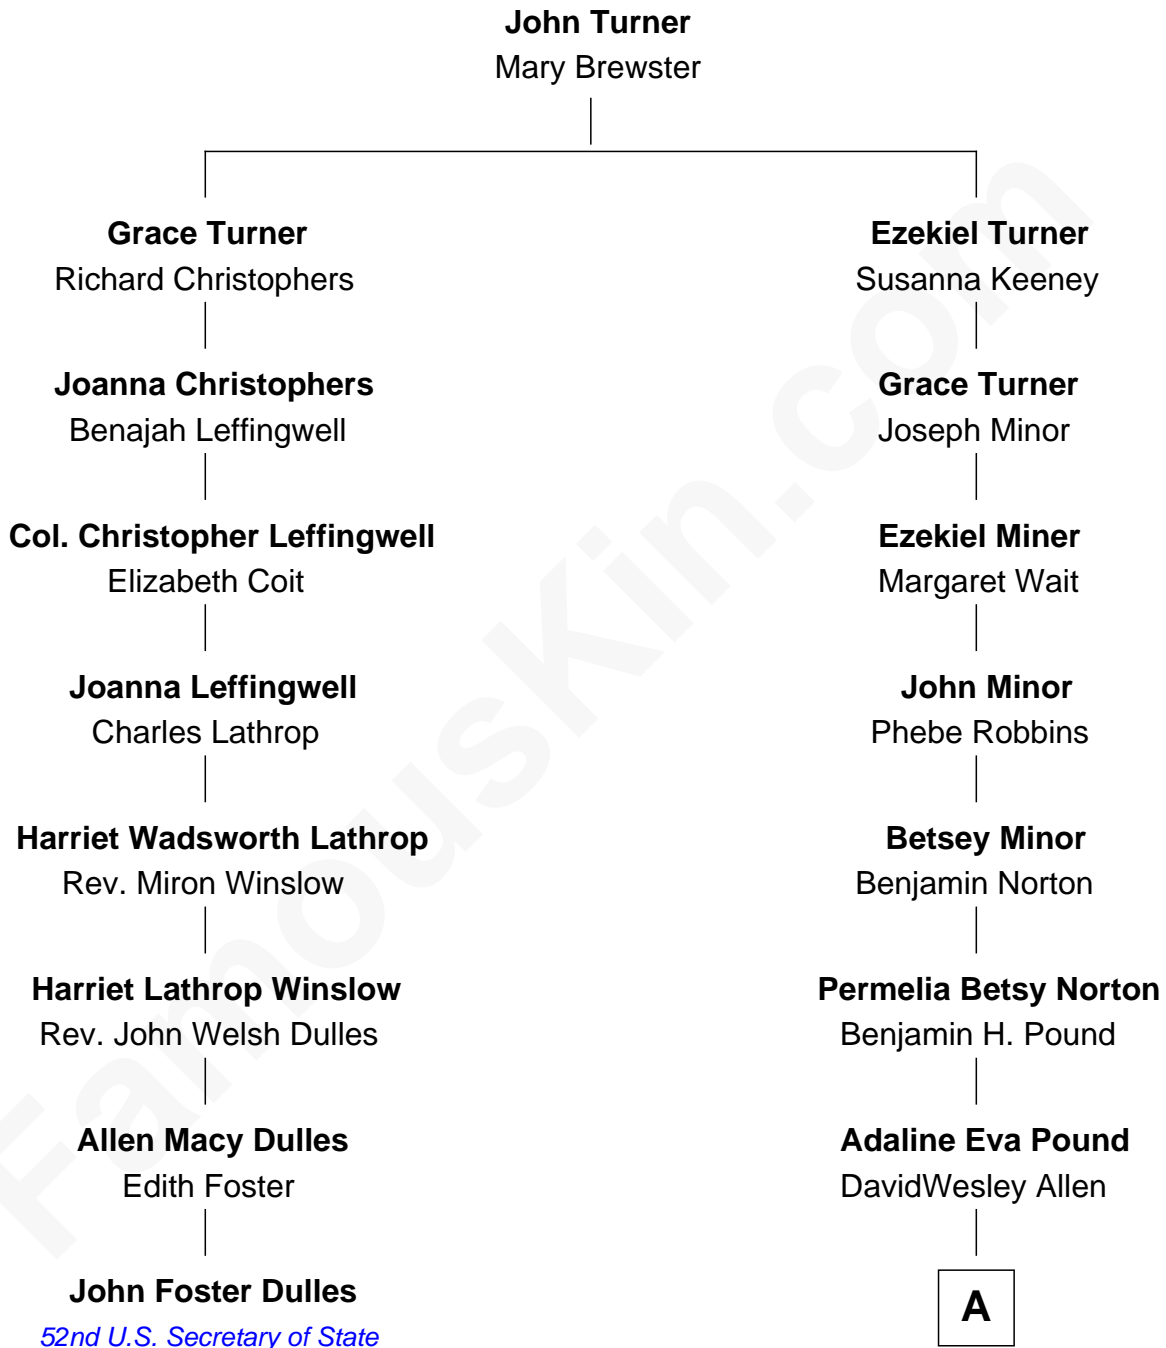

# FamousKin.com Relationship Chart of

**John Foster Dulles**

*52nd U.S. Secretary of State*

7th cousin 4 times removed of

**Taylor Lautner**

*TV and Movie Actor*

**A**

—  
**Olive F. Allen**

Frank James Nichols

—  
**Keith Francis Nichols**

Wanda J. Yount

—  
**Patricia Anne Nichols**

David Andrew Bos

—  
**Deborah C. Bos**

Daniel Joseph Lautner

—  
**Taylor Lautner**

*TV and Movie Actor*