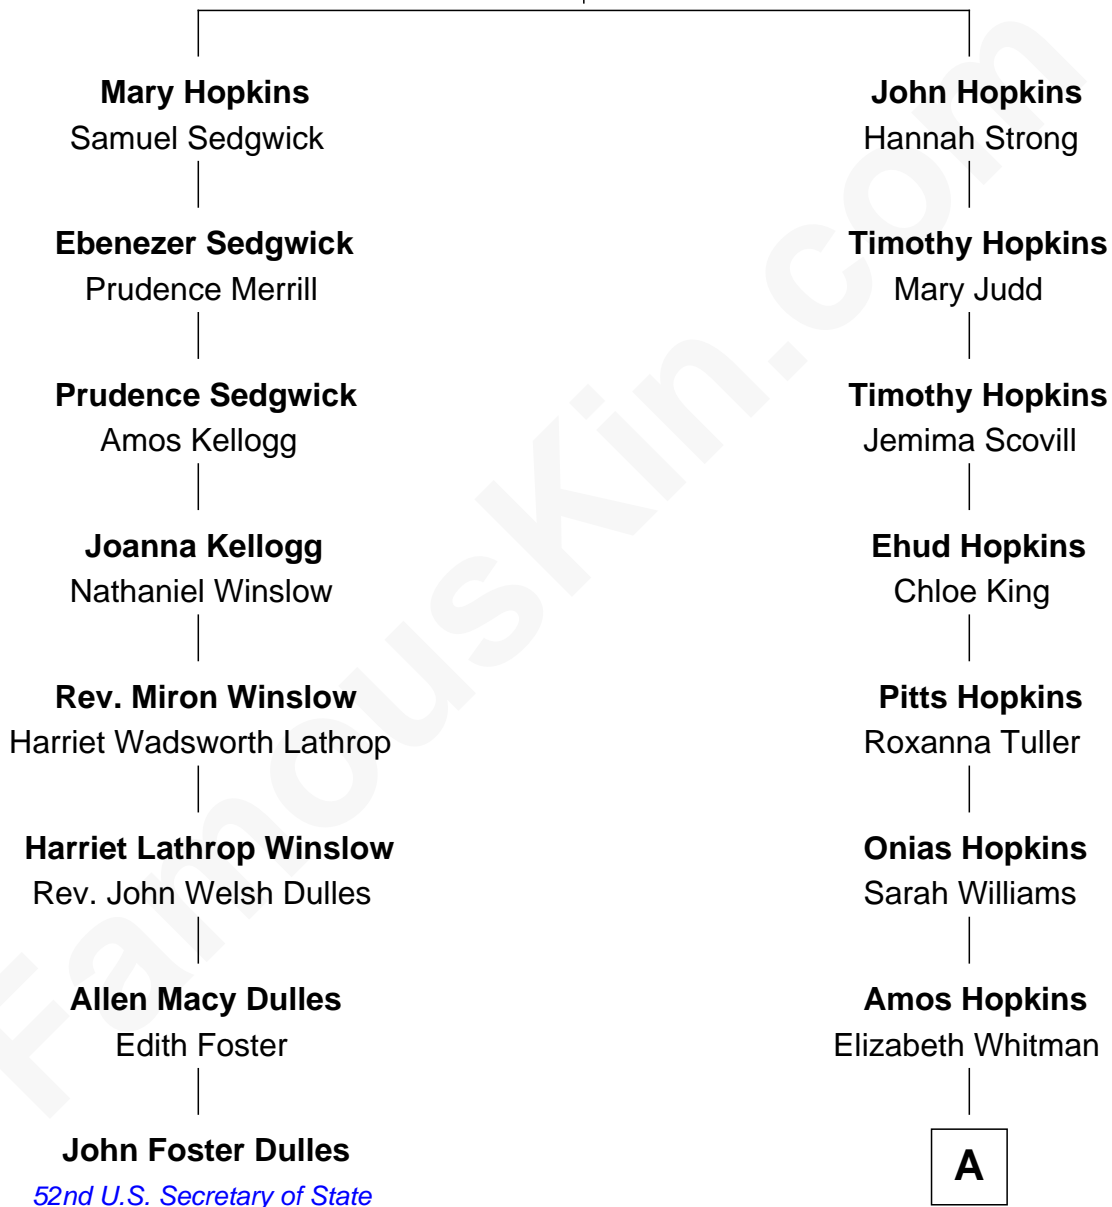

FamousKin.com Relationship Chart of

John Foster Dulles

52nd U.S. Secretary of State

7th cousin 5 times removed of

Taylor Lautner

TV and Movie Actor

Stephen Hopkins

Dorcas Bronson