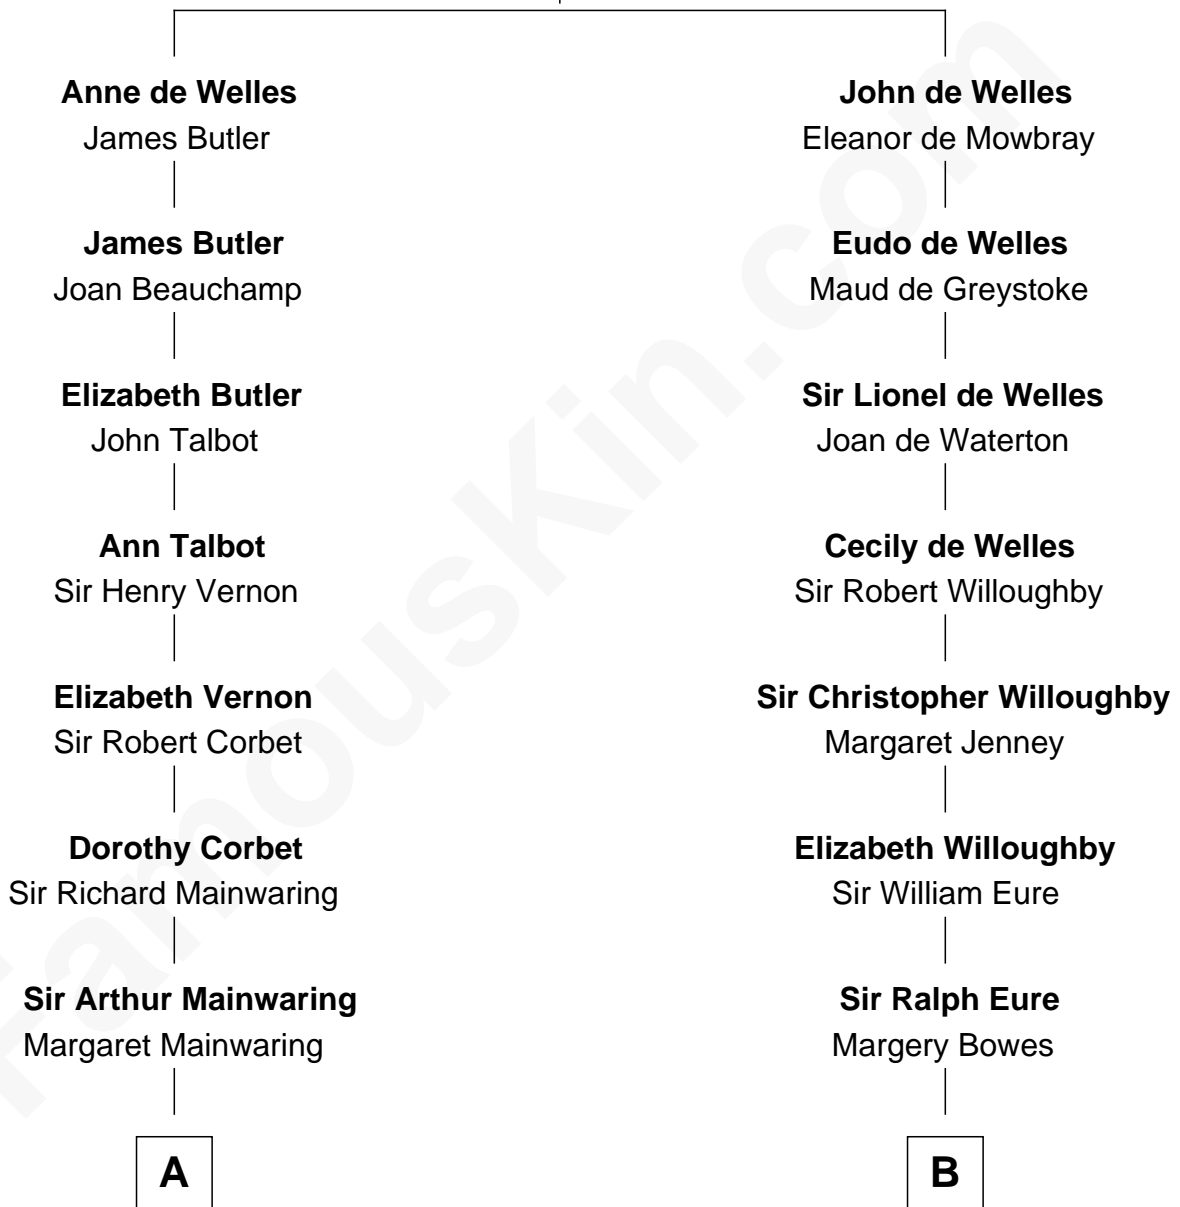

FamousKin.com Relationship Chart of

John Foster Dulles

52nd U.S. Secretary of State

18th cousin 2 times removed of

Zach Snyder

Filmmaker

John de Welles

Maud de Roos

C

Allen Macy Dulles

Edith Foster

John Foster Dulles

52nd U.S. Secretary of State

D

Jennie Minerva Danforth

John Batchelder Manley