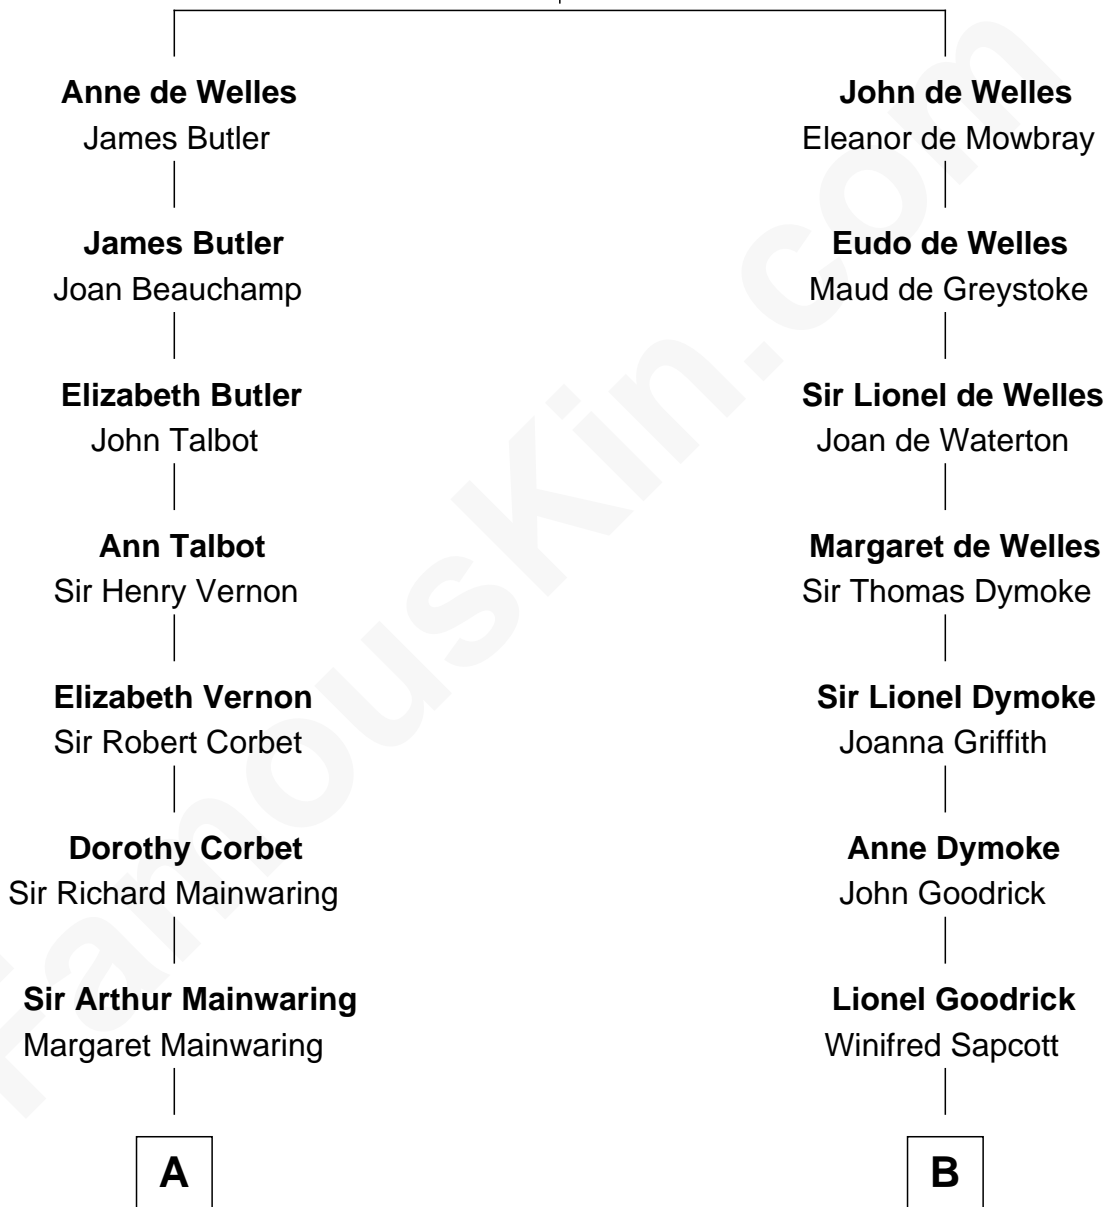

FamousKin.com Relationship Chart of

John Foster Dulles

52nd U.S. Secretary of State

17th cousin 1 time removed of

Robert Frost

Poet and Playwright

John de Welles

Maud de Roos

C

Allen Macy Dulles

Edith Foster

John Foster Dulles

52nd U.S. Secretary of State

FamousKin.com