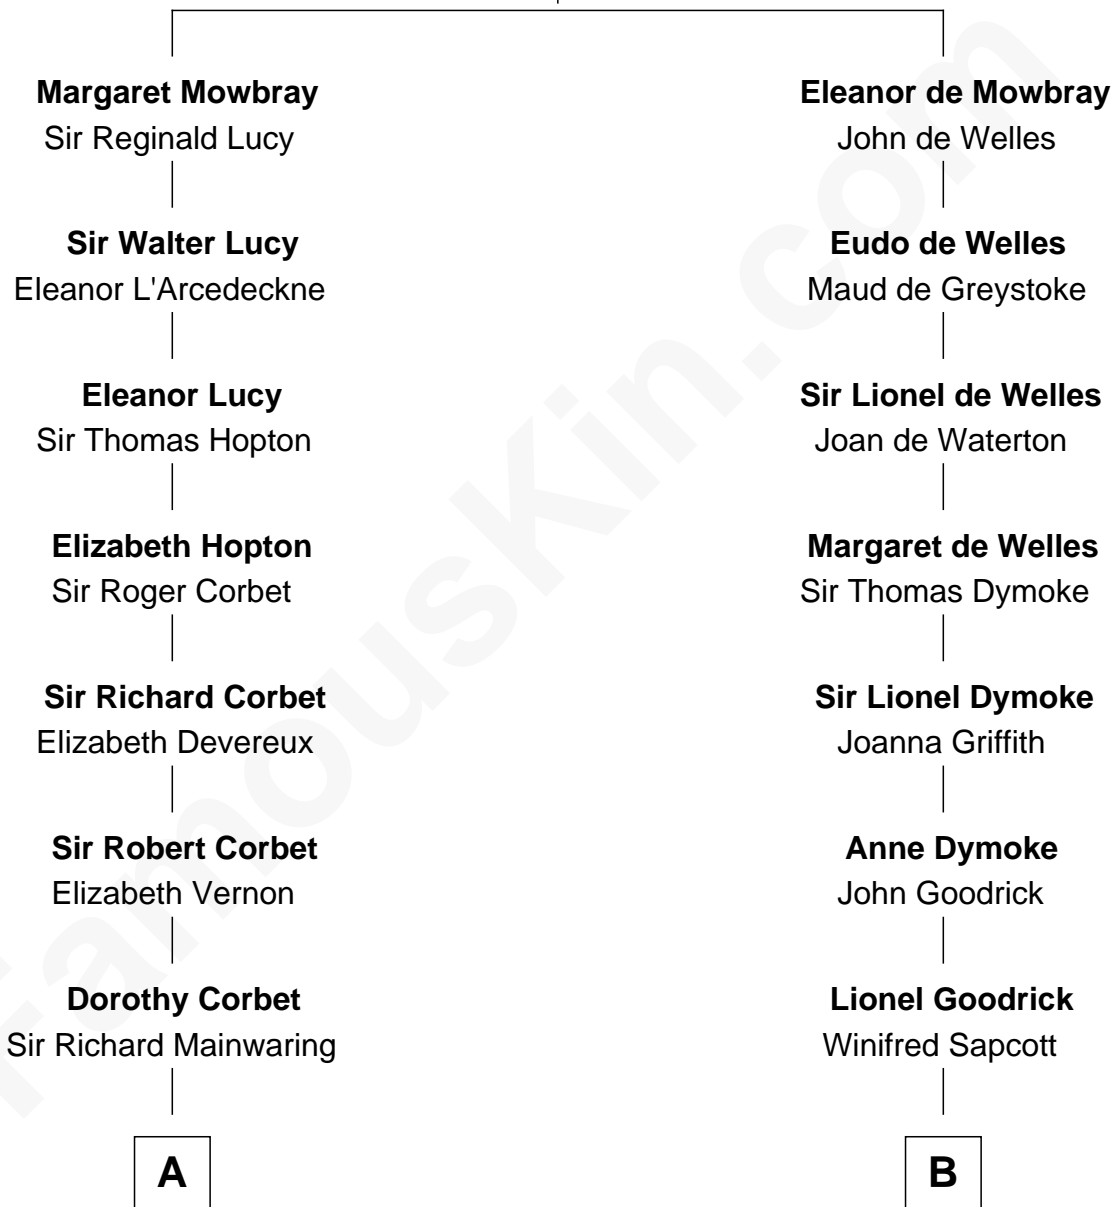

FamousKin.com Relationship Chart of

John Foster Dulles

52nd U.S. Secretary of State

17th cousin 2 times removed of

Robert Frost

Poet and Playwright

John de Mowbray
Elizabeth de Segrave

C

—
Harriet Lathrop Winslow

Rev. John Welsh Dulles

—
Allen Macy Dulles

Edith Foster

—
John Foster Dulles

52nd U.S. Secretary of State

FamousKin.com