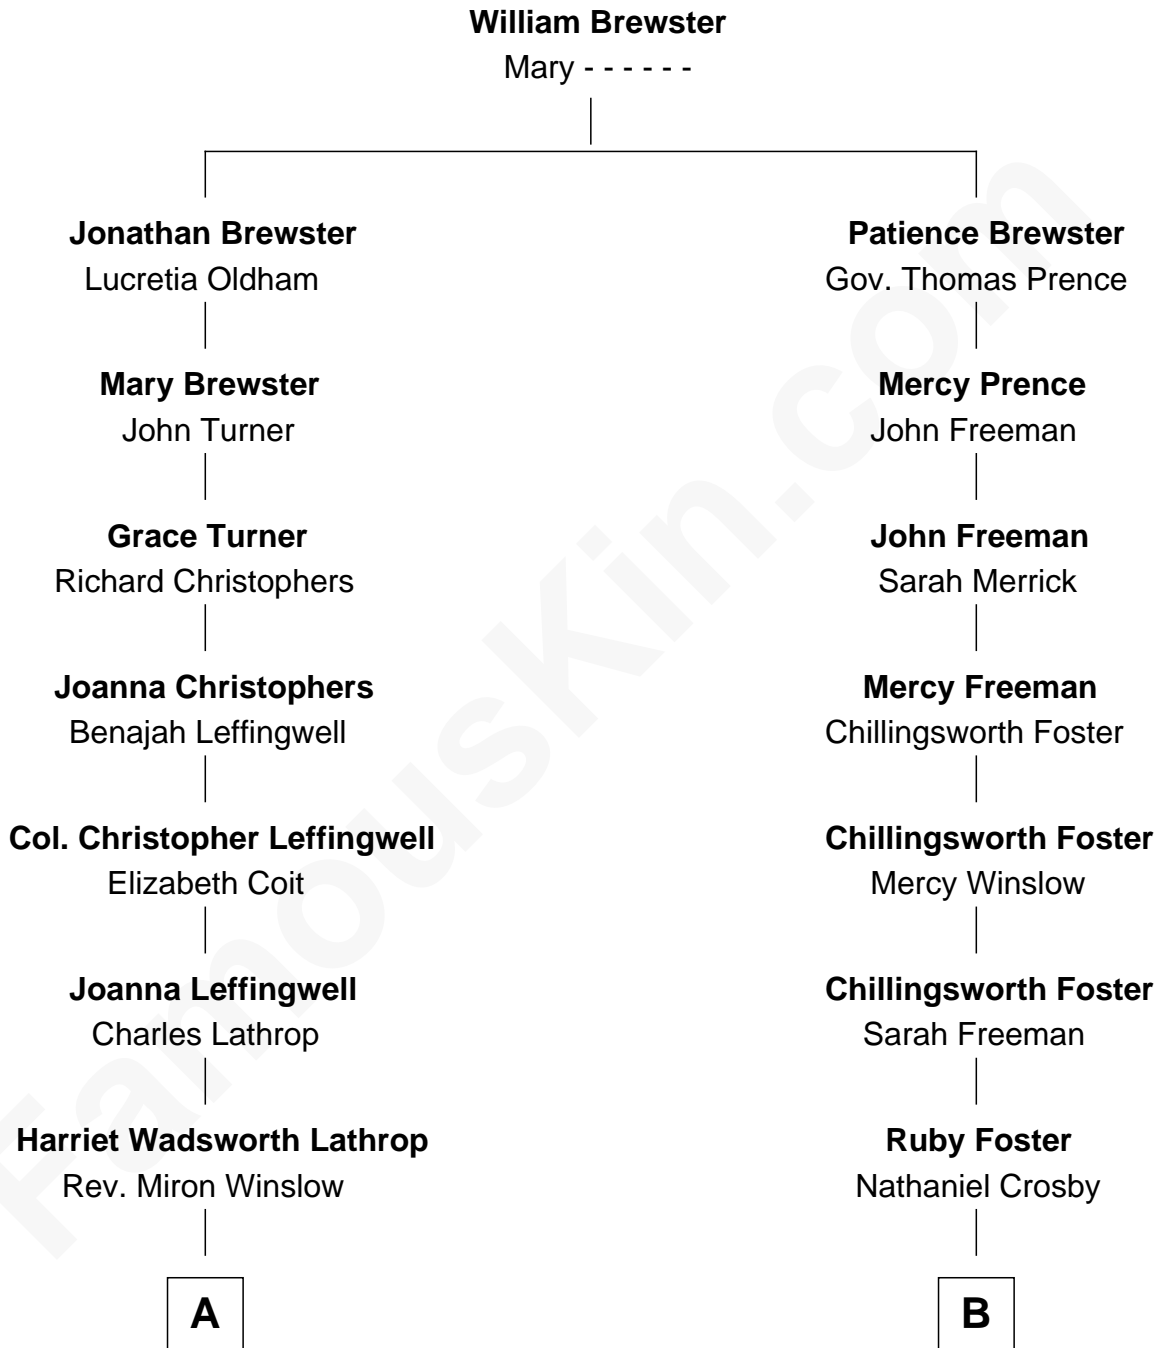

# FamousKin.com Relationship Chart of

**John Foster Dulles**

*52nd U.S. Secretary of State*

9th cousin 1 time removed of

**Bing Crosby**

*Singer and Movie Actor*

**A**

**Harriet Lathrop Winslow**  
Rev. John Welsh Dulles

**Allen Macy Dulles**  
Edith Foster

**John Foster Dulles**  
*52nd U.S. Secretary of State*

**B**

**Nathaniel Crosby**  
Mary Lincoln

**Nathaniel Crosby**  
Cordelia Jane Smith

**Harry Lincoln Crosby**  
Catherine Harrigan

**Bing Crosby**  
*Singer and Movie Actor*