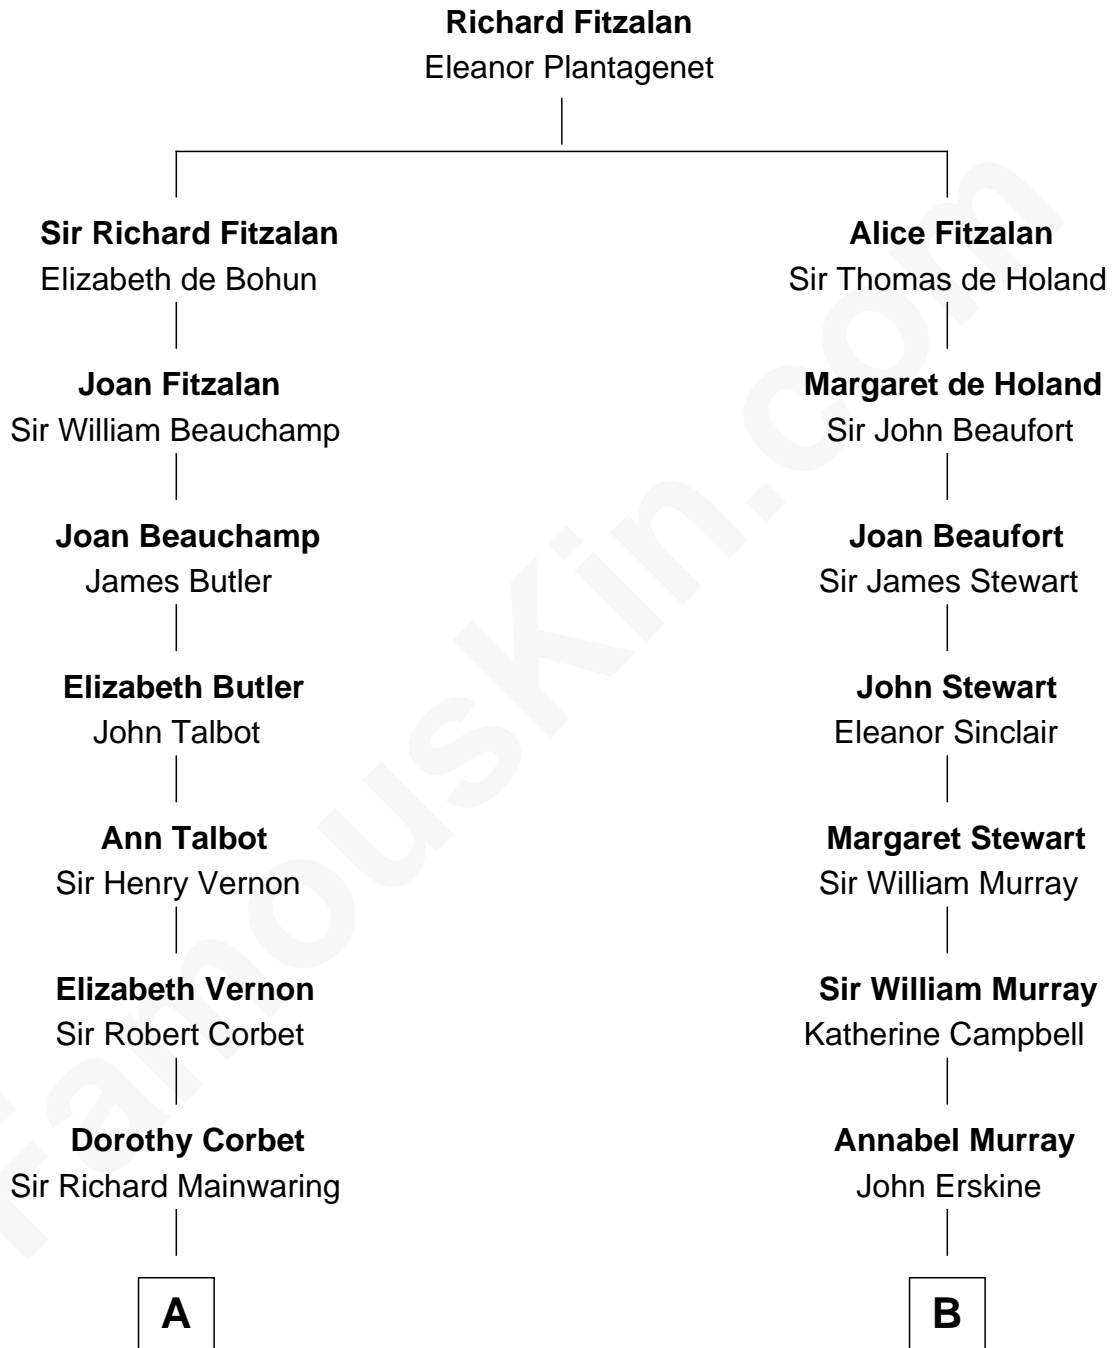

FamousKin.com Relationship Chart of

John Foster Dulles

52nd U.S. Secretary of State

11th cousin 8 times removed of

Major John Pitcairn

British Commander at Battle of Lexington

C

—
Harriet Lathrop Winslow

Rev. John Welsh Dulles

—
Allen Macy Dulles

Edith Foster

—
John Foster Dulles

52nd U.S. Secretary of State

FamousKin.com