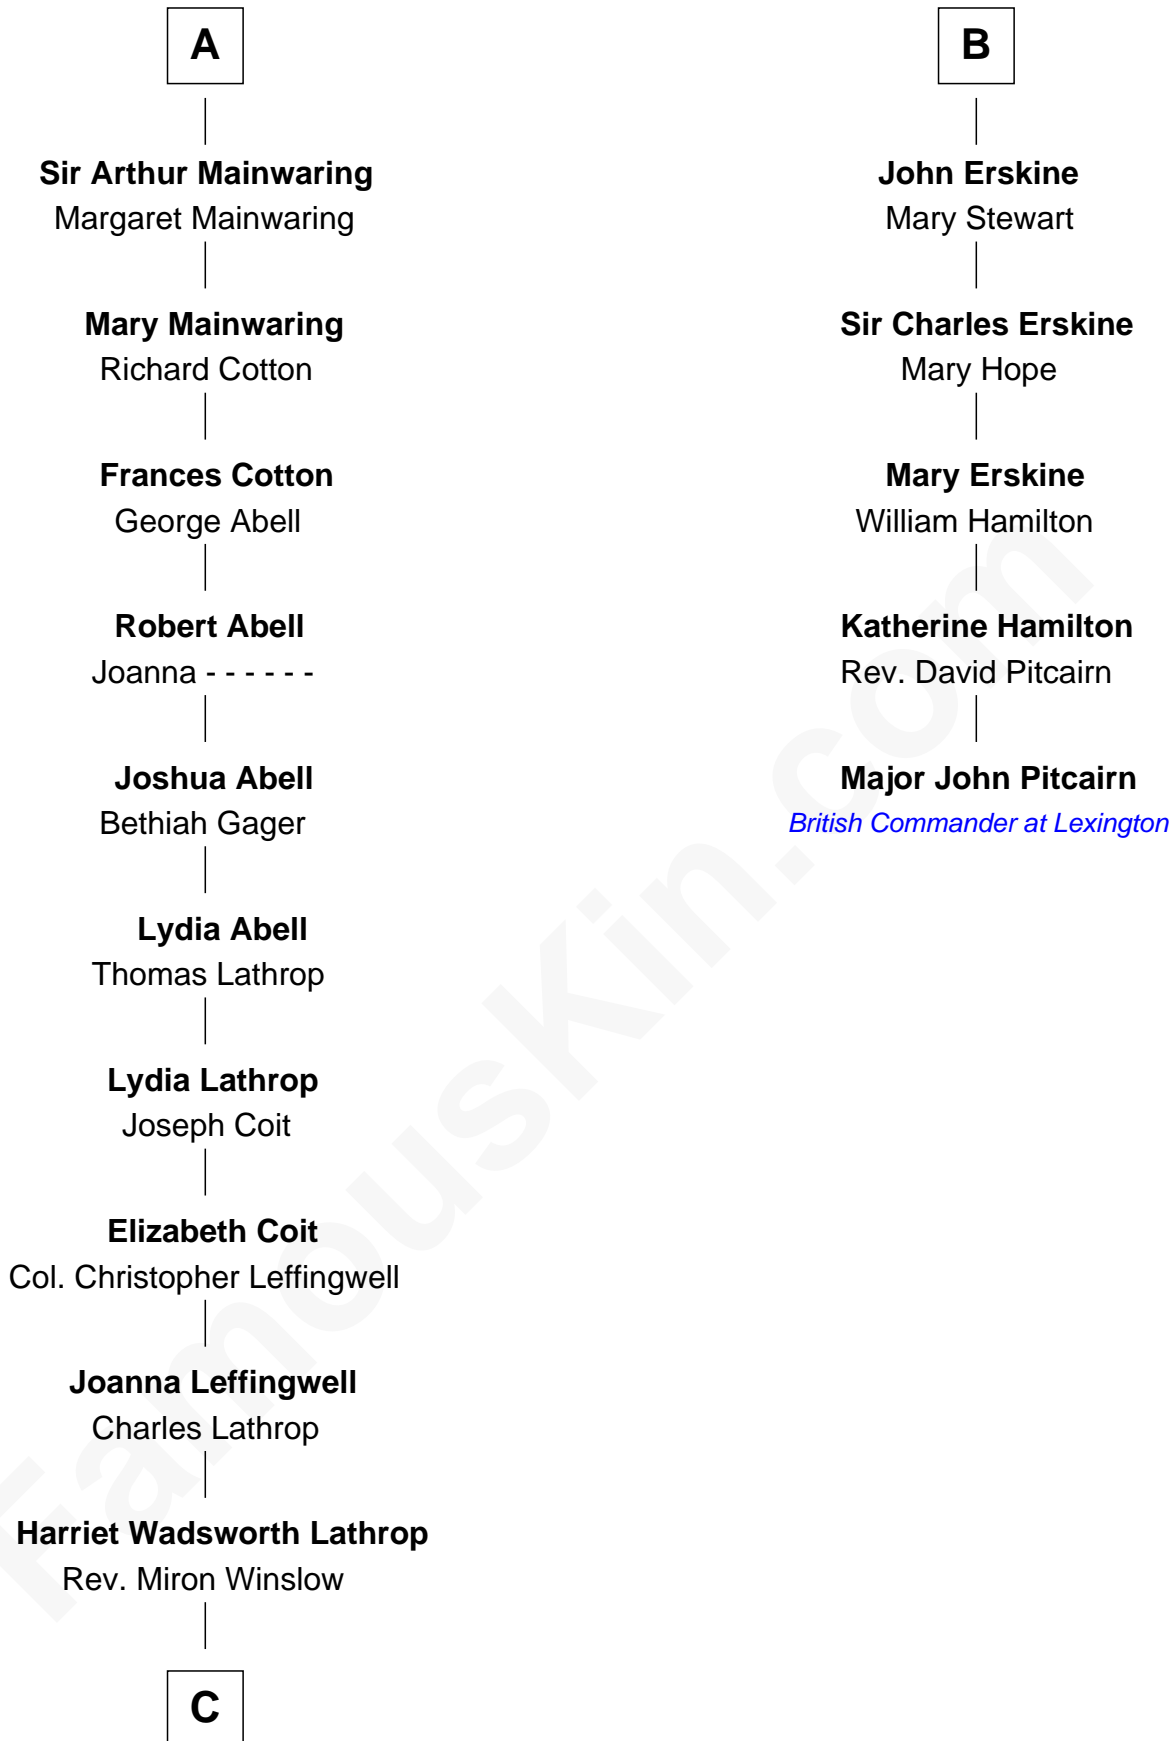

FamousKin.com Relationship Chart of

John Foster Dulles

52nd U.S. Secretary of State

11th cousin 8 times removed of

Major John Pitcairn

British Commander at Battle of Lexington

C

—
Harriet Lathrop Winslow

Rev. John Welsh Dulles

—
Allen Macy Dulles

Edith Foster

—
John Foster Dulles

52nd U.S. Secretary of State

FamousKin.com