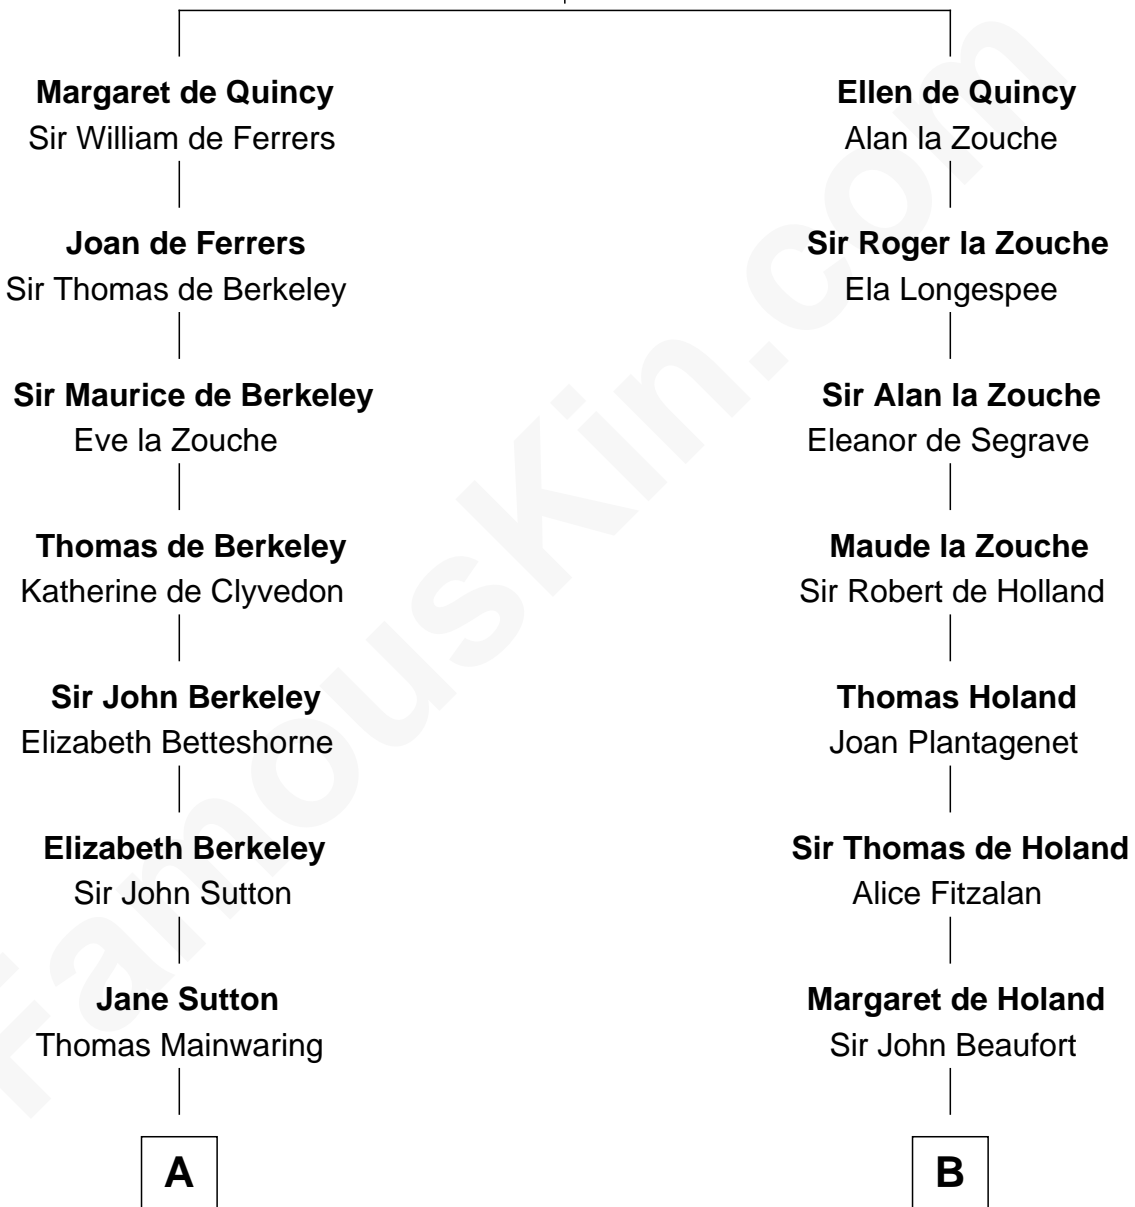

## Relationship Chart of

**John Foster Dulles**

*52nd U.S. Secretary of State*

20th cousin of

**Noel Coward**

*Playwright, Actor, and Songwriter*

**Sir Roger de Quincy**

Helen of Galloway