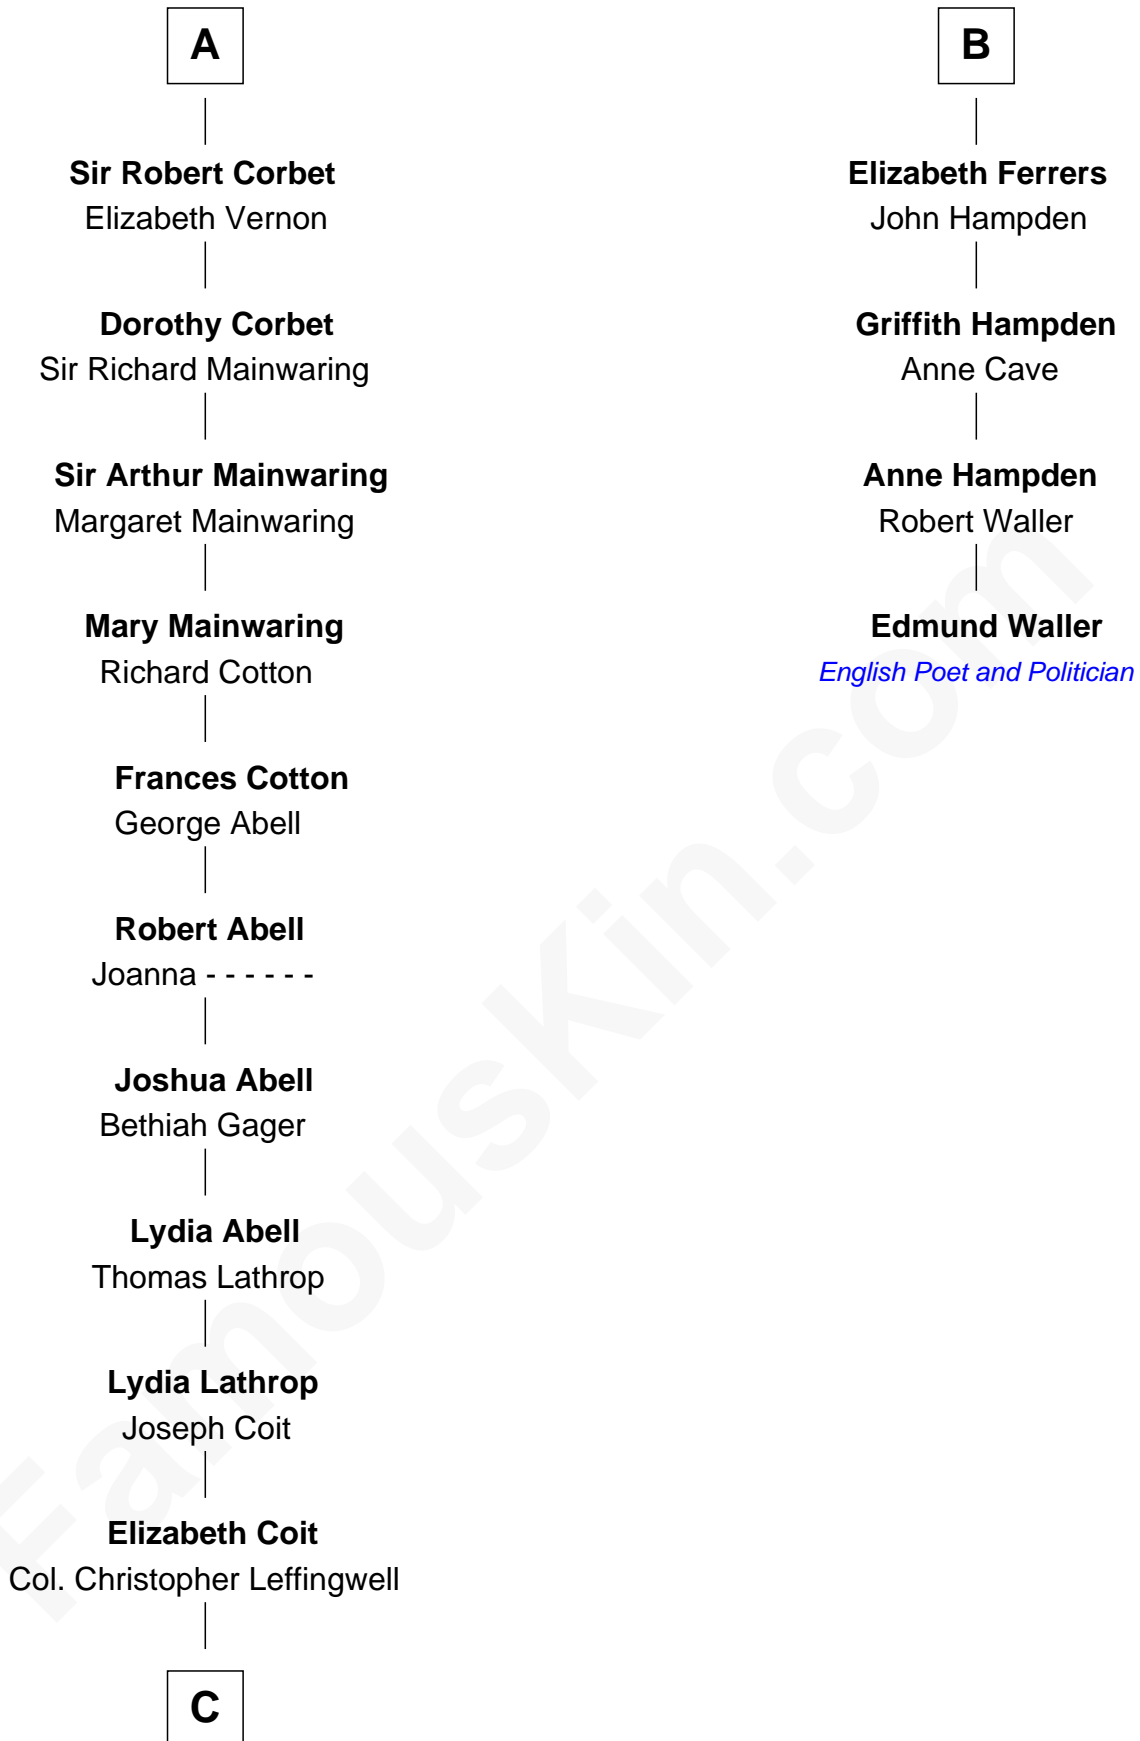

# FamousKin.com Relationship Chart of

**John Foster Dulles**

*52nd U.S. Secretary of State*

10th cousin 11 times removed of

**Edmund Waller**

*English Poet and Politician*

**Sir Thebaud de Verdun**

*with wife  
Maud Mortimer*

Elizabeth Bromwich

**Sir Walter Devereux**

Elizabeth Merbery

**Sir Walter Devereux**

Anne Ferrers

**Elizabeth Devereux**

Sir Richard Corbet

**A**

**Sir Thomas Ferrers**

Elizabeth Freville

**Sir Henry Ferrers**

Margaret Heckstall

**Sir Edward Ferrers**

Constance Brome

**B**

**C**

—  
**Joanna Leffingwell**

Charles Lathrop

—  
**Harriet Wadsworth Lathrop**

Rev. Miron Winslow

—  
**Harriet Lathrop Winslow**

Rev. John Welsh Dulles

—  
**Allen Macy Dulles**

Edith Foster